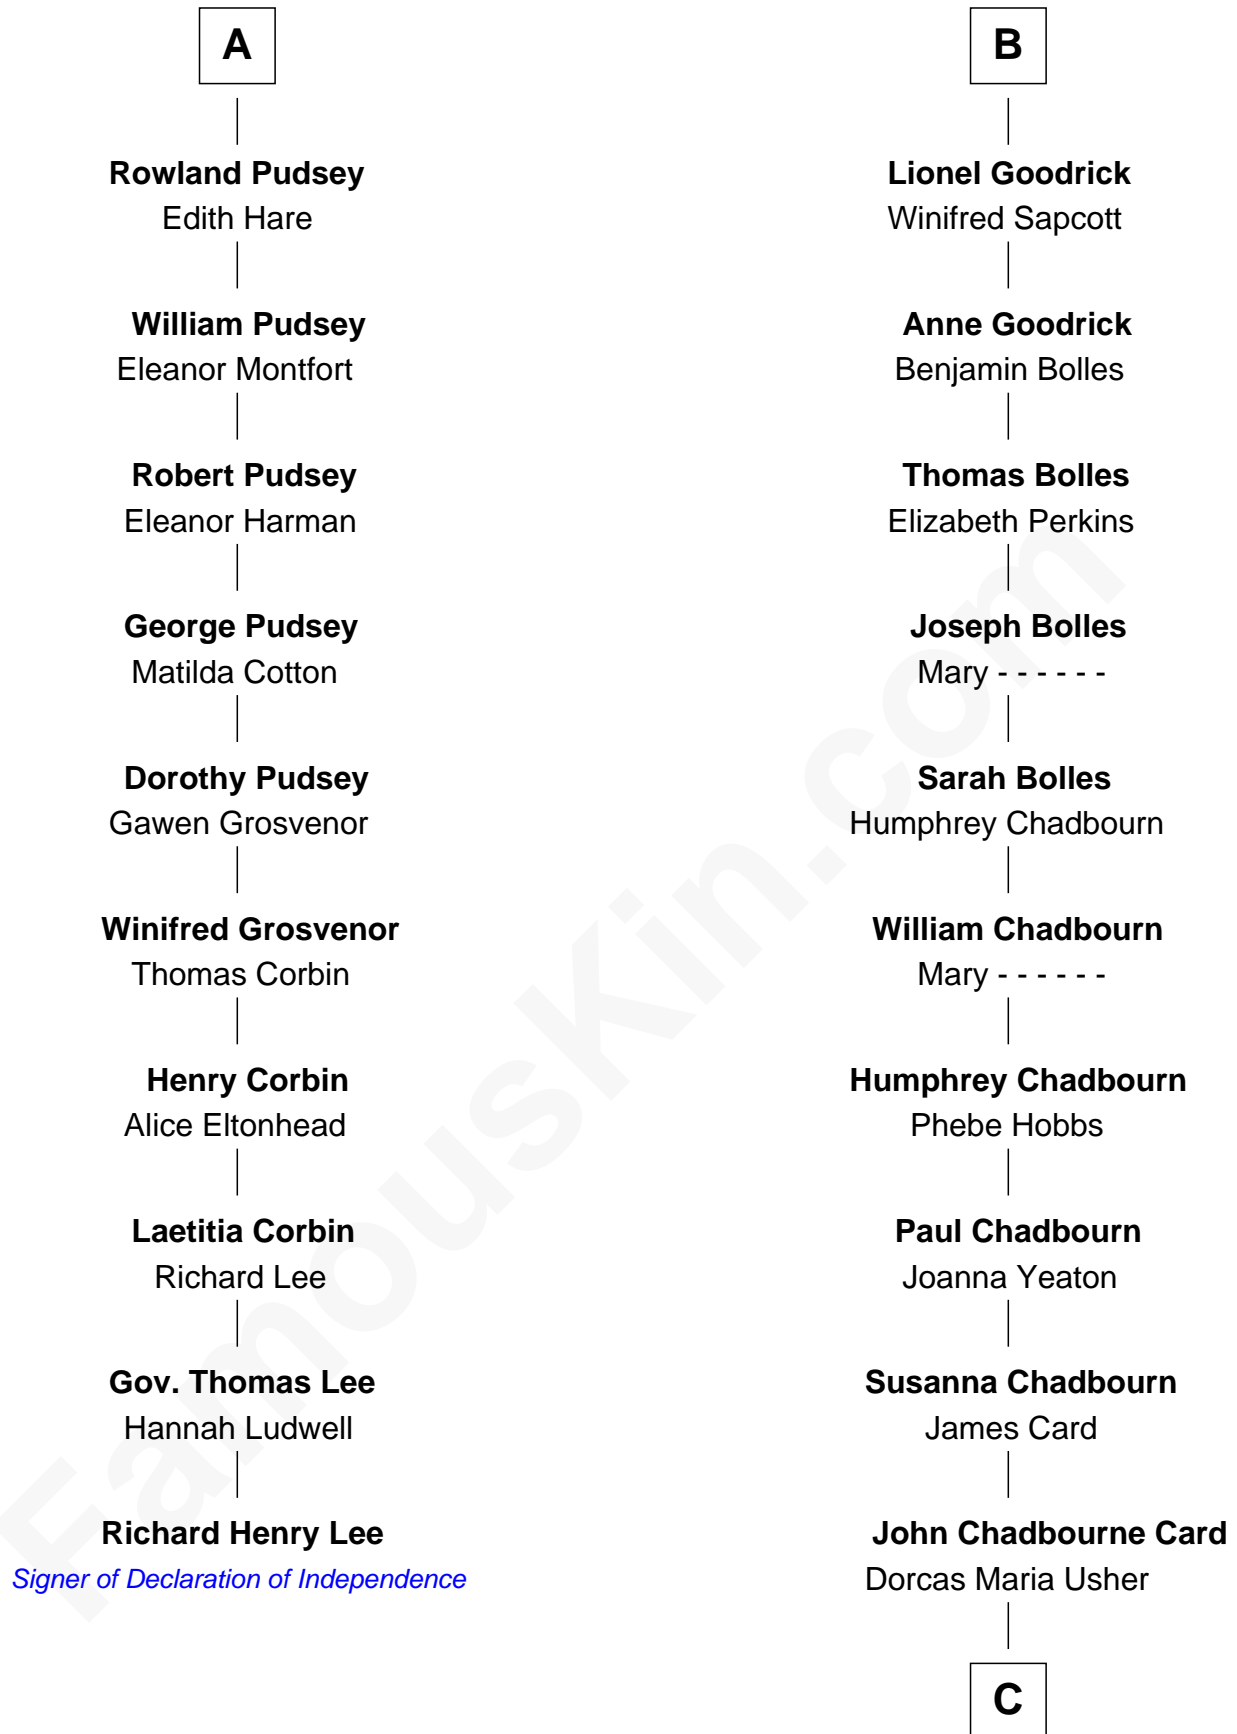

FamousKin.com

Relationship Chart of

Richard Henry Lee

Signer of the Declaration of Independence

16th cousin 4 times removed of

Andrew Card

21st White House Chief of Staff

Sir Geoffrey le Scrope

Ivetta de Ros

C

John Henry Card

Ella Ida Hill

John Henry Card

Elizabeth French Platts

Andrew Hill Card

Joyce Ann Whitaker