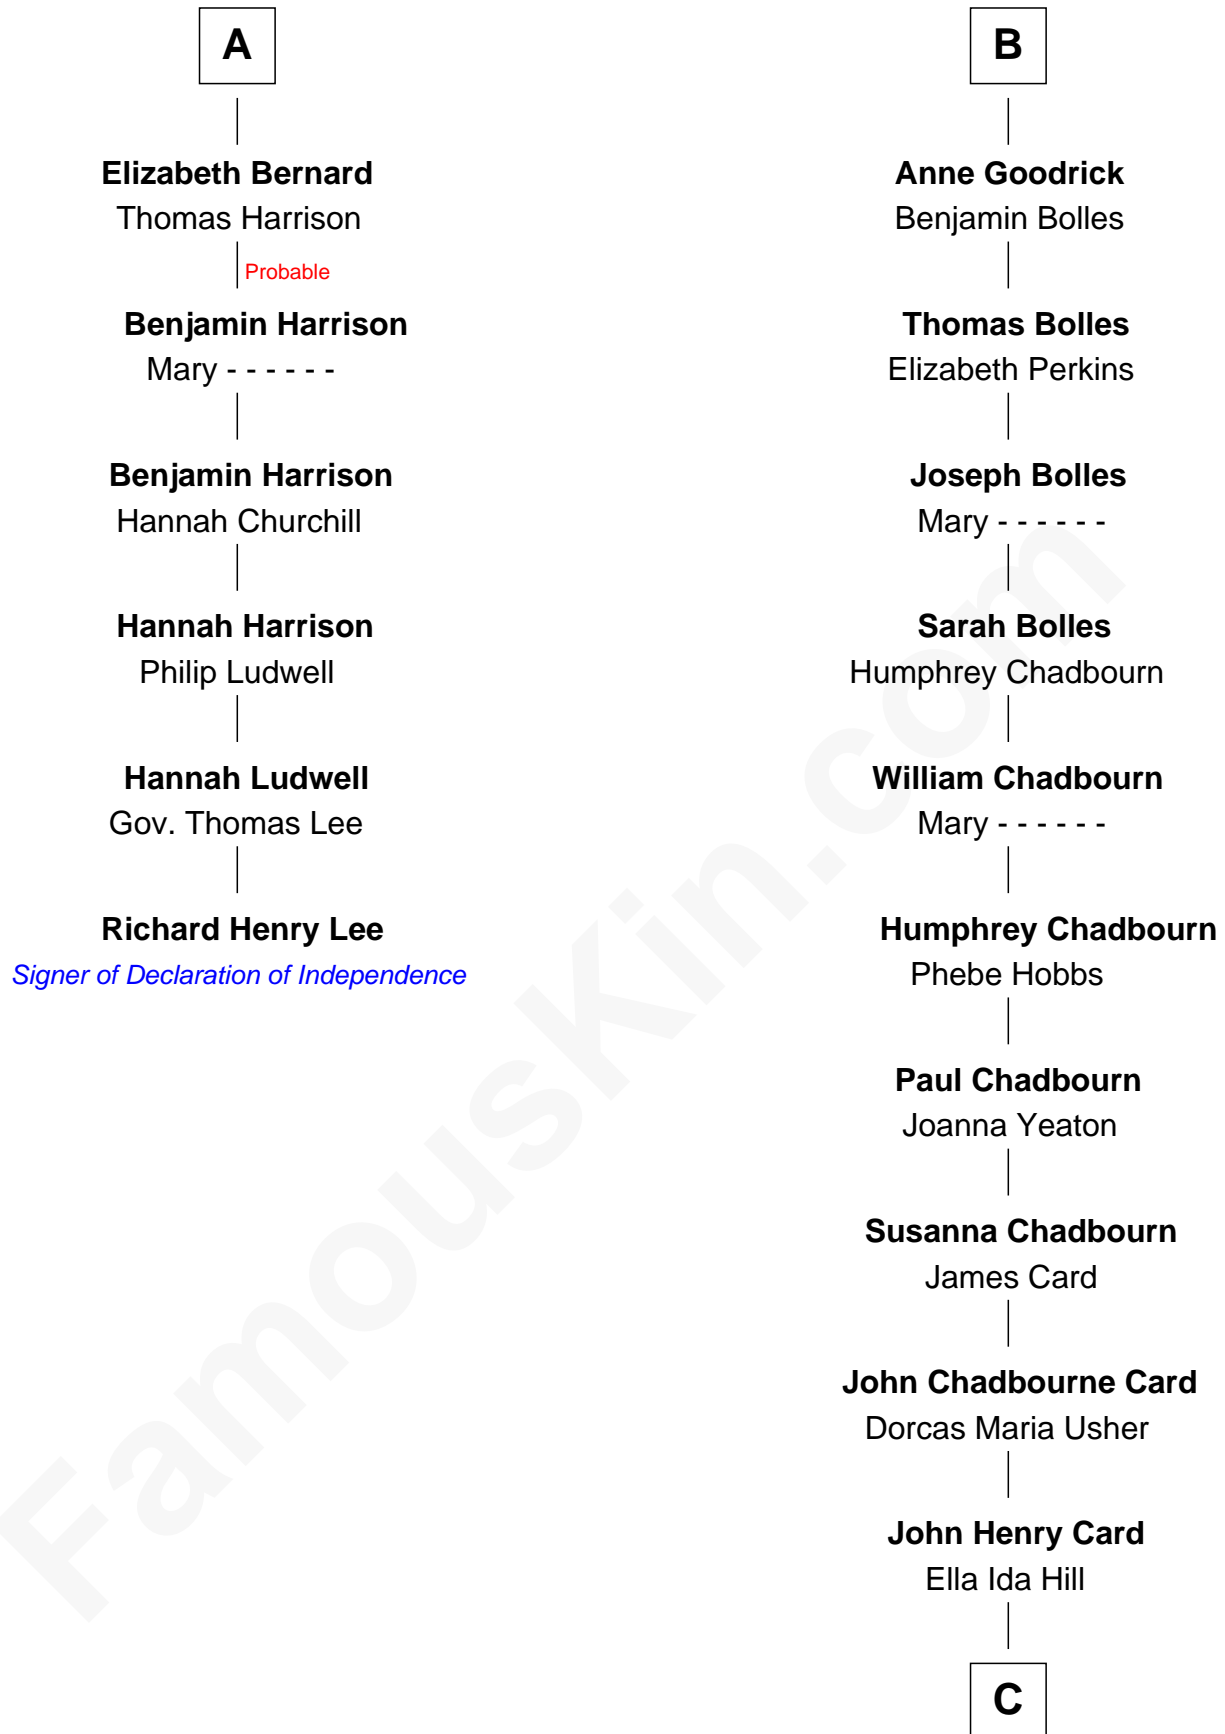

## Relationship Chart of

### Richard Henry Lee

*Signer of the Declaration of Independence*

12th cousin 7 times removed of

### Andrew Card

*21st White House Chief of Staff*

C

**John Henry Card**  
Elizabeth French Platts

**Andrew Hill Card**  
Joyce Ann Whitaker

**Andrew Card**  
*21st White House Chief of Staff*

FamousKin.com