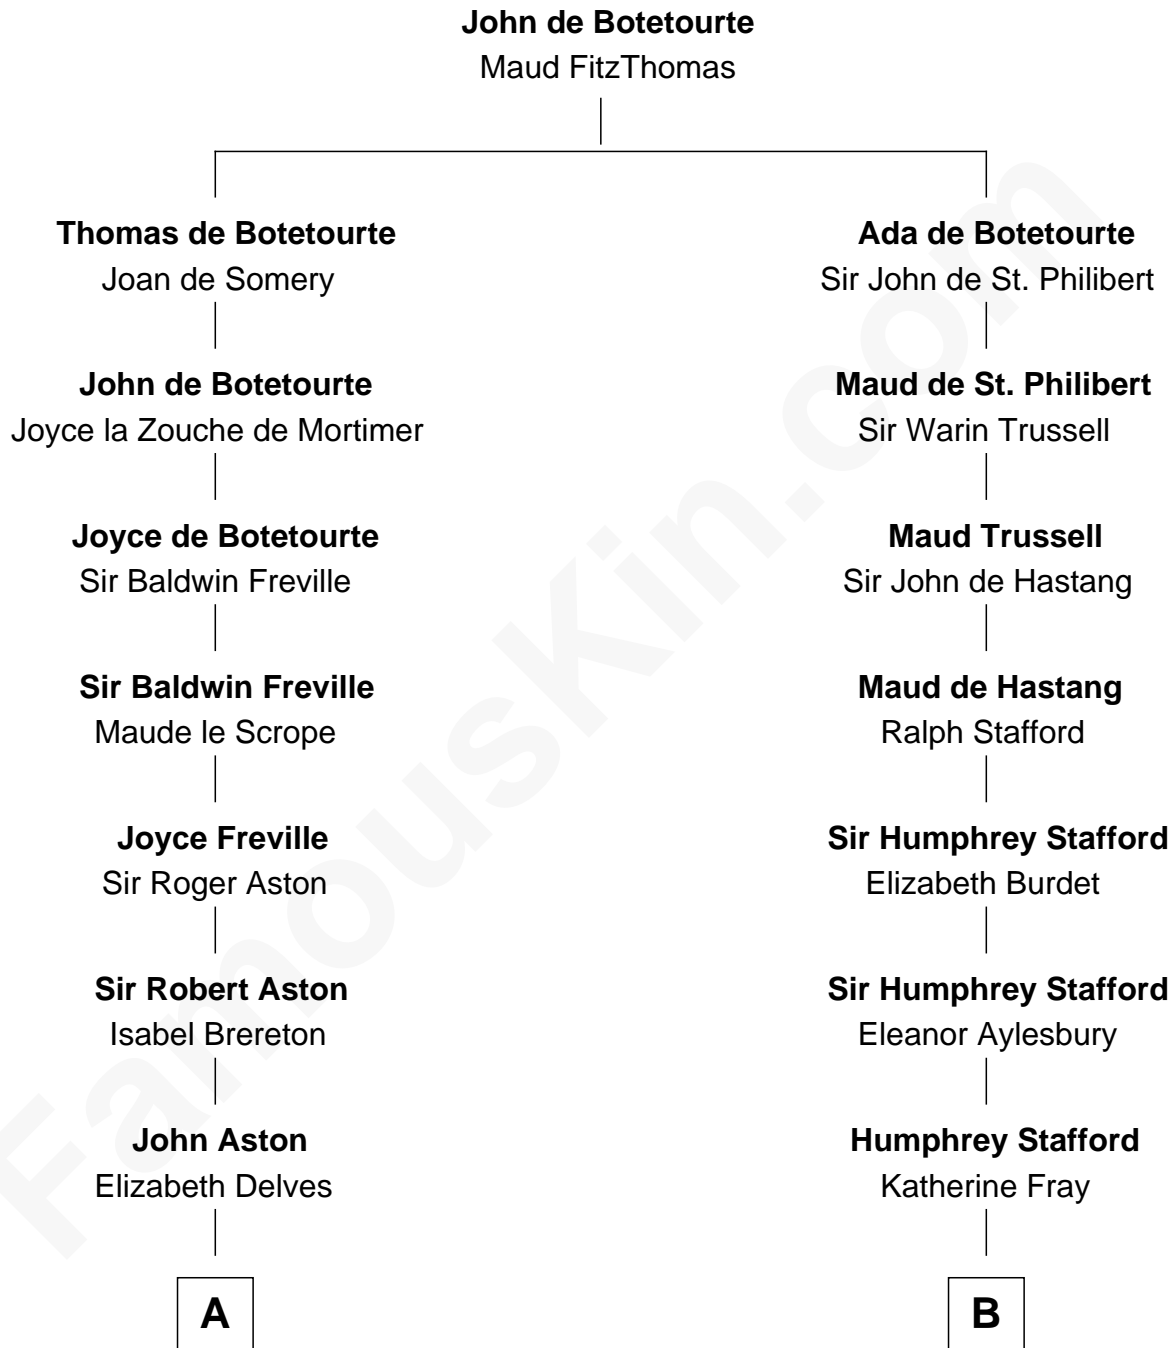

FamousKin.com

Relationship Chart of

Richard Henry Lee

Signer of the Declaration of Independence

15th cousin 2 times removed of

William Ellery

Signer of the Declaration of Independence

A

Margaret Aston
John Kinnersley

Isabel Kinnersley
John Bradshaw

Anne Bradshaw
John Fowke

Roger Fowke
Margery Morton

Joyce Fowke
Walter Grosvenor

Gawen Grosvenor
Dorothy Pudsey

Winifred Grosvenor
Thomas Corbin

Henry Corbin
Alice Eltonhead

Laetitia Corbin
Richard Lee

Gov. Thomas Lee
Hannah Ludwell

Richard Henry Lee

Signer of Declaration of Independence

B

Sir Humphrey Stafford
Margaret Fogge

Sir Humphrey Stafford
Margaret Tame