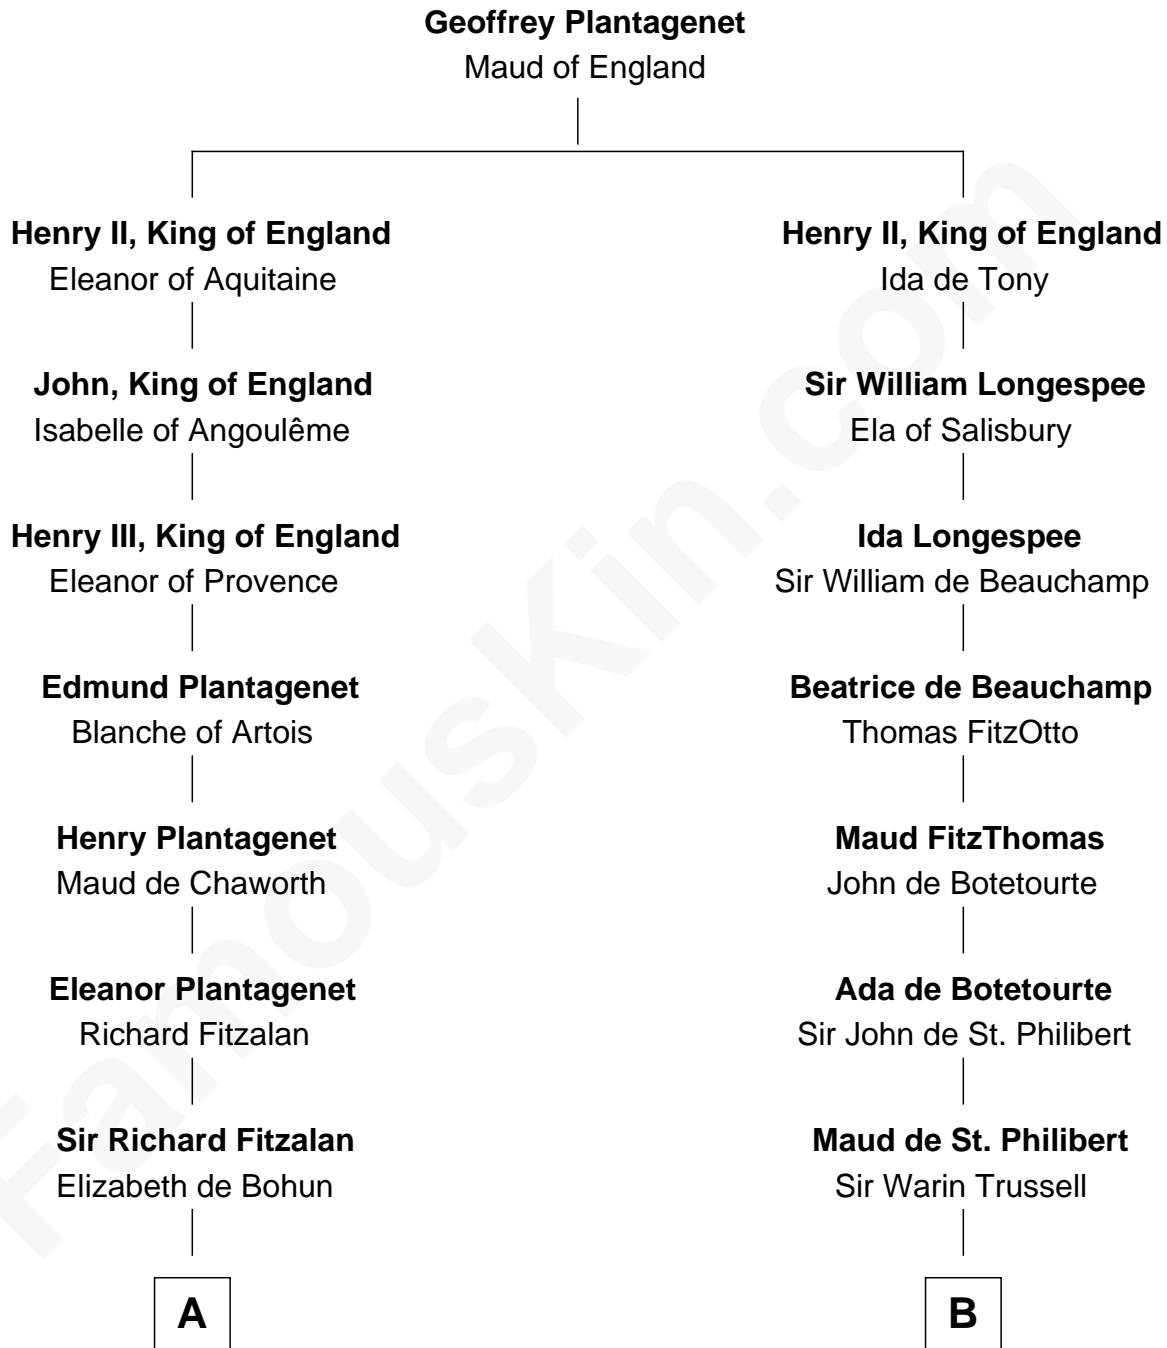

FamousKin.com

Relationship Chart of

Richard Henry Lee

Signer of the Declaration of Independence

18th cousin 2 times removed of

William Ellery

Signer of the Declaration of Independence

C

Gov. Thomas Lee

Hannah Ludwell

Richard Henry Lee

Signer of Declaration of Independence

D

Christopher Almy

Elizabeth Cornell

Col. Job Almy