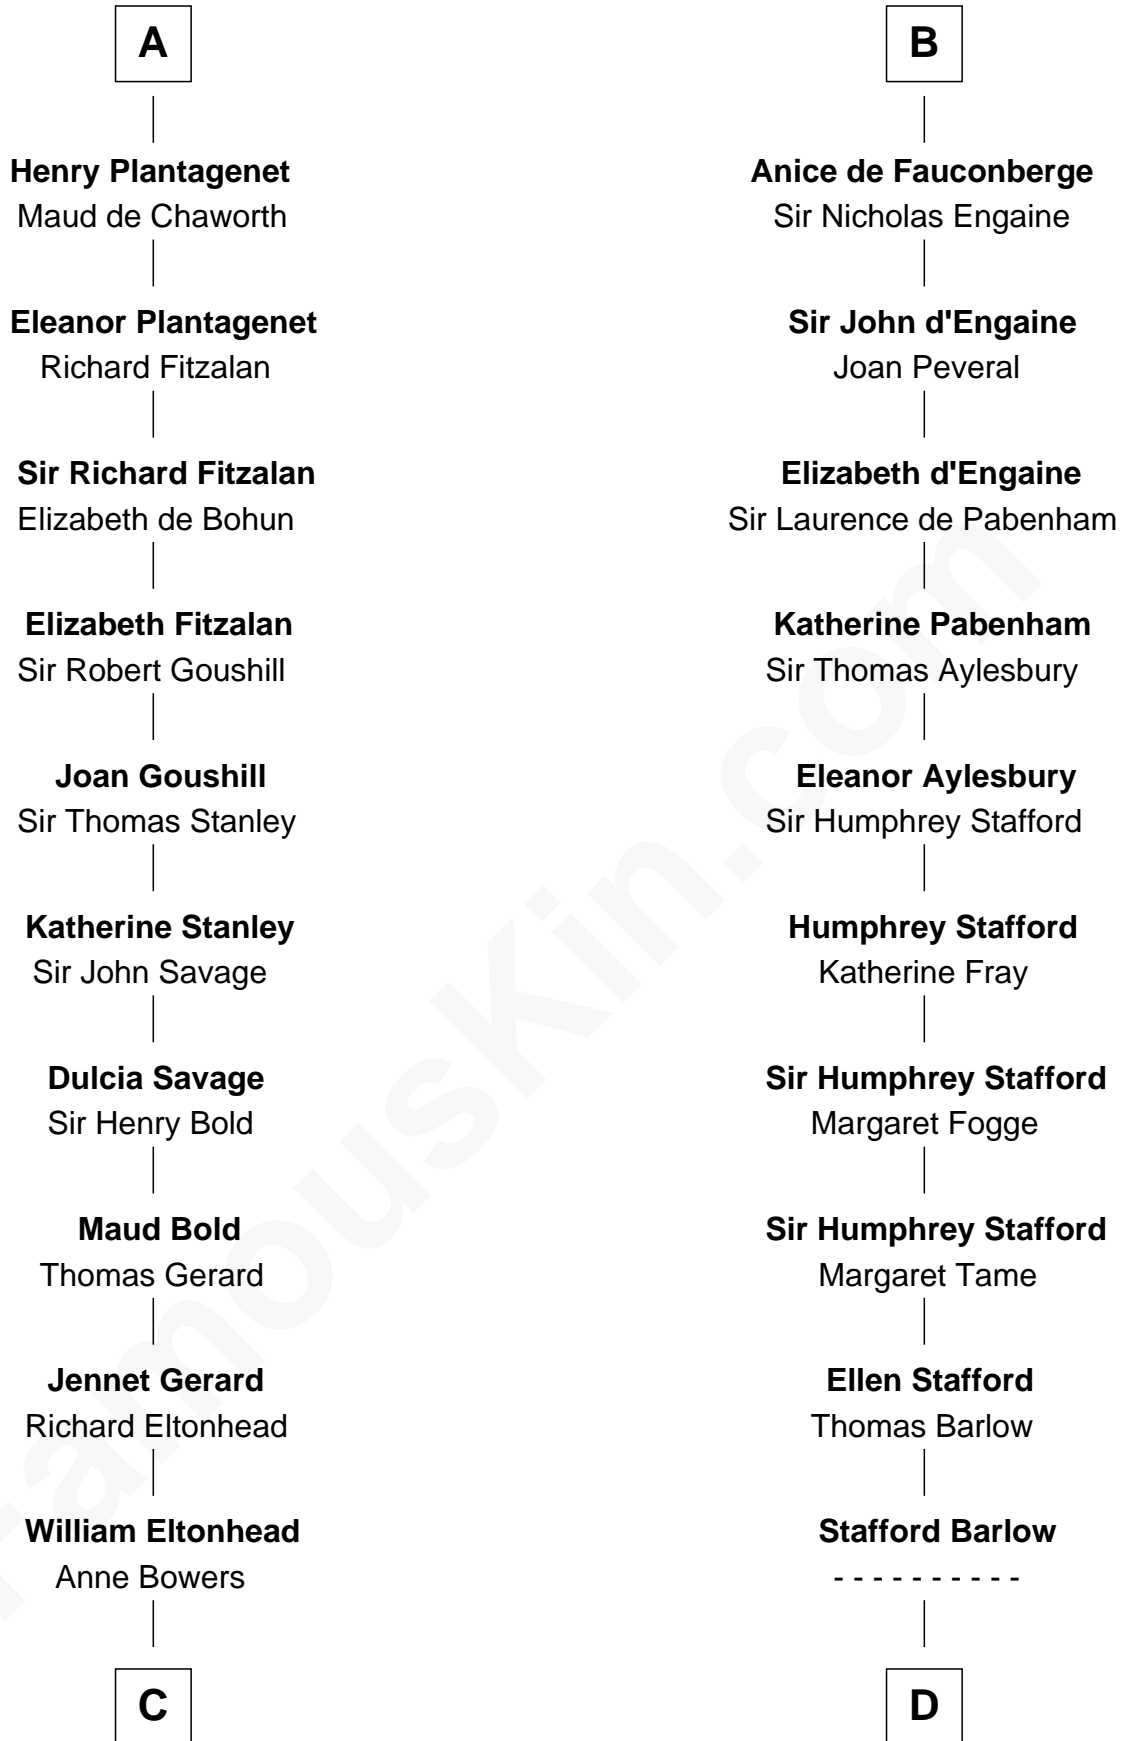

FamousKin.com

Relationship Chart of

Richard Henry Lee

Signer of the Declaration of Independence

21st cousin of

William Ellery

Signer of the Declaration of Independence

C

Richard Eltonhead

Anne Sutton

Alice Eltonhead

Henry Corbin

Laetitia Corbin

Richard Lee

Gov. Thomas Lee

Hannah Ludwell