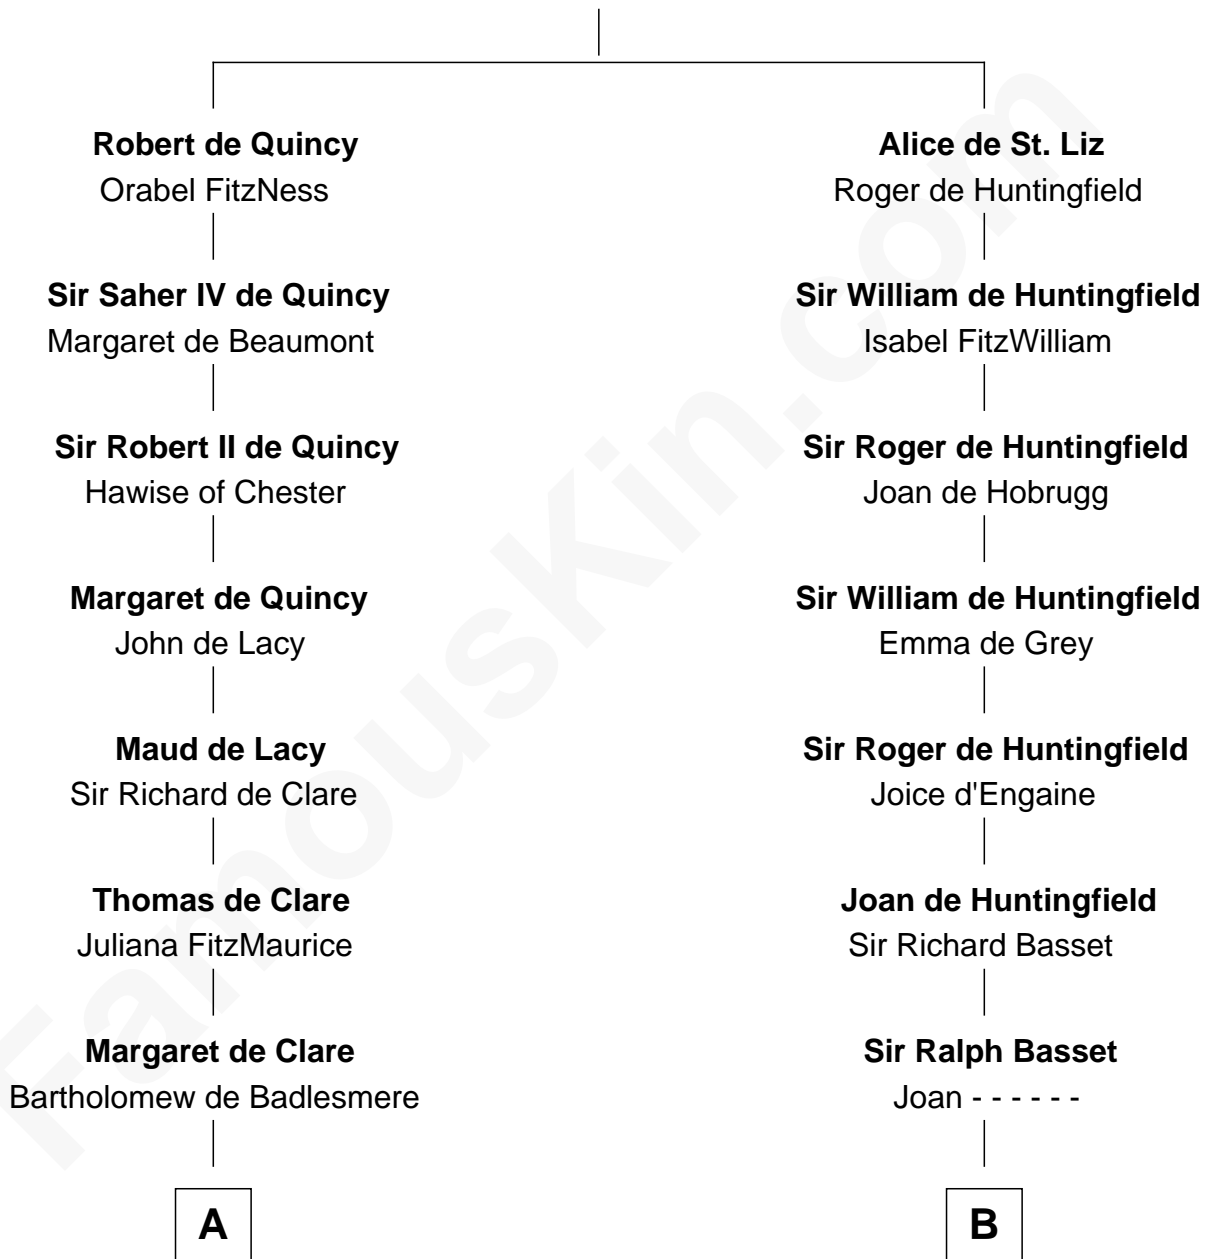

## Relationship Chart of

### Richard Henry Lee

*Signer of the Declaration of Independence*

20th cousin of

### William Ellery

*Signer of the Declaration of Independence*

#### Saher I de Quincy

Maud de St. Liz

**C**

**Alice Eltonhead**

Henry Corbin

**Laetitia Corbin**

Richard Lee

**Gov. Thomas Lee**