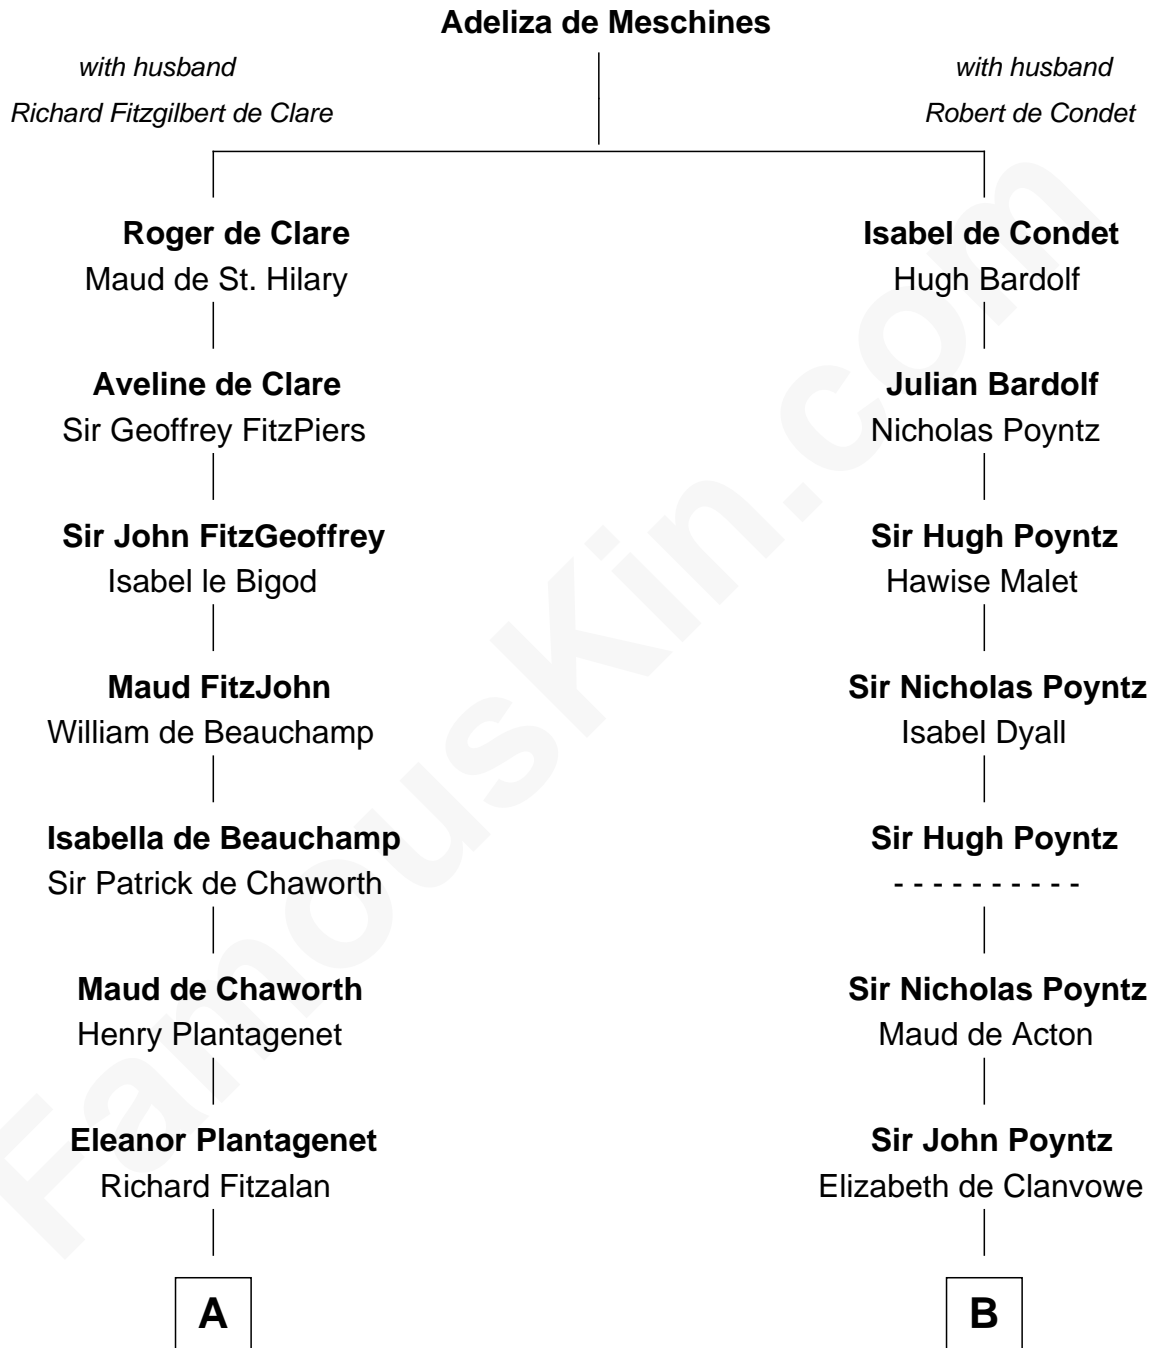

FamousKin.com

Relationship Chart of

Richard Henry Lee

Signer of the Declaration of Independence

19th cousin of

William Ellery

Signer of the Declaration of Independence

C

Laetitia Corbin

Richard Lee

Gov. Thomas Lee

Hannah Ludwell

Richard Henry Lee

Signer of Declaration of Independence

D

Col. Job Almy