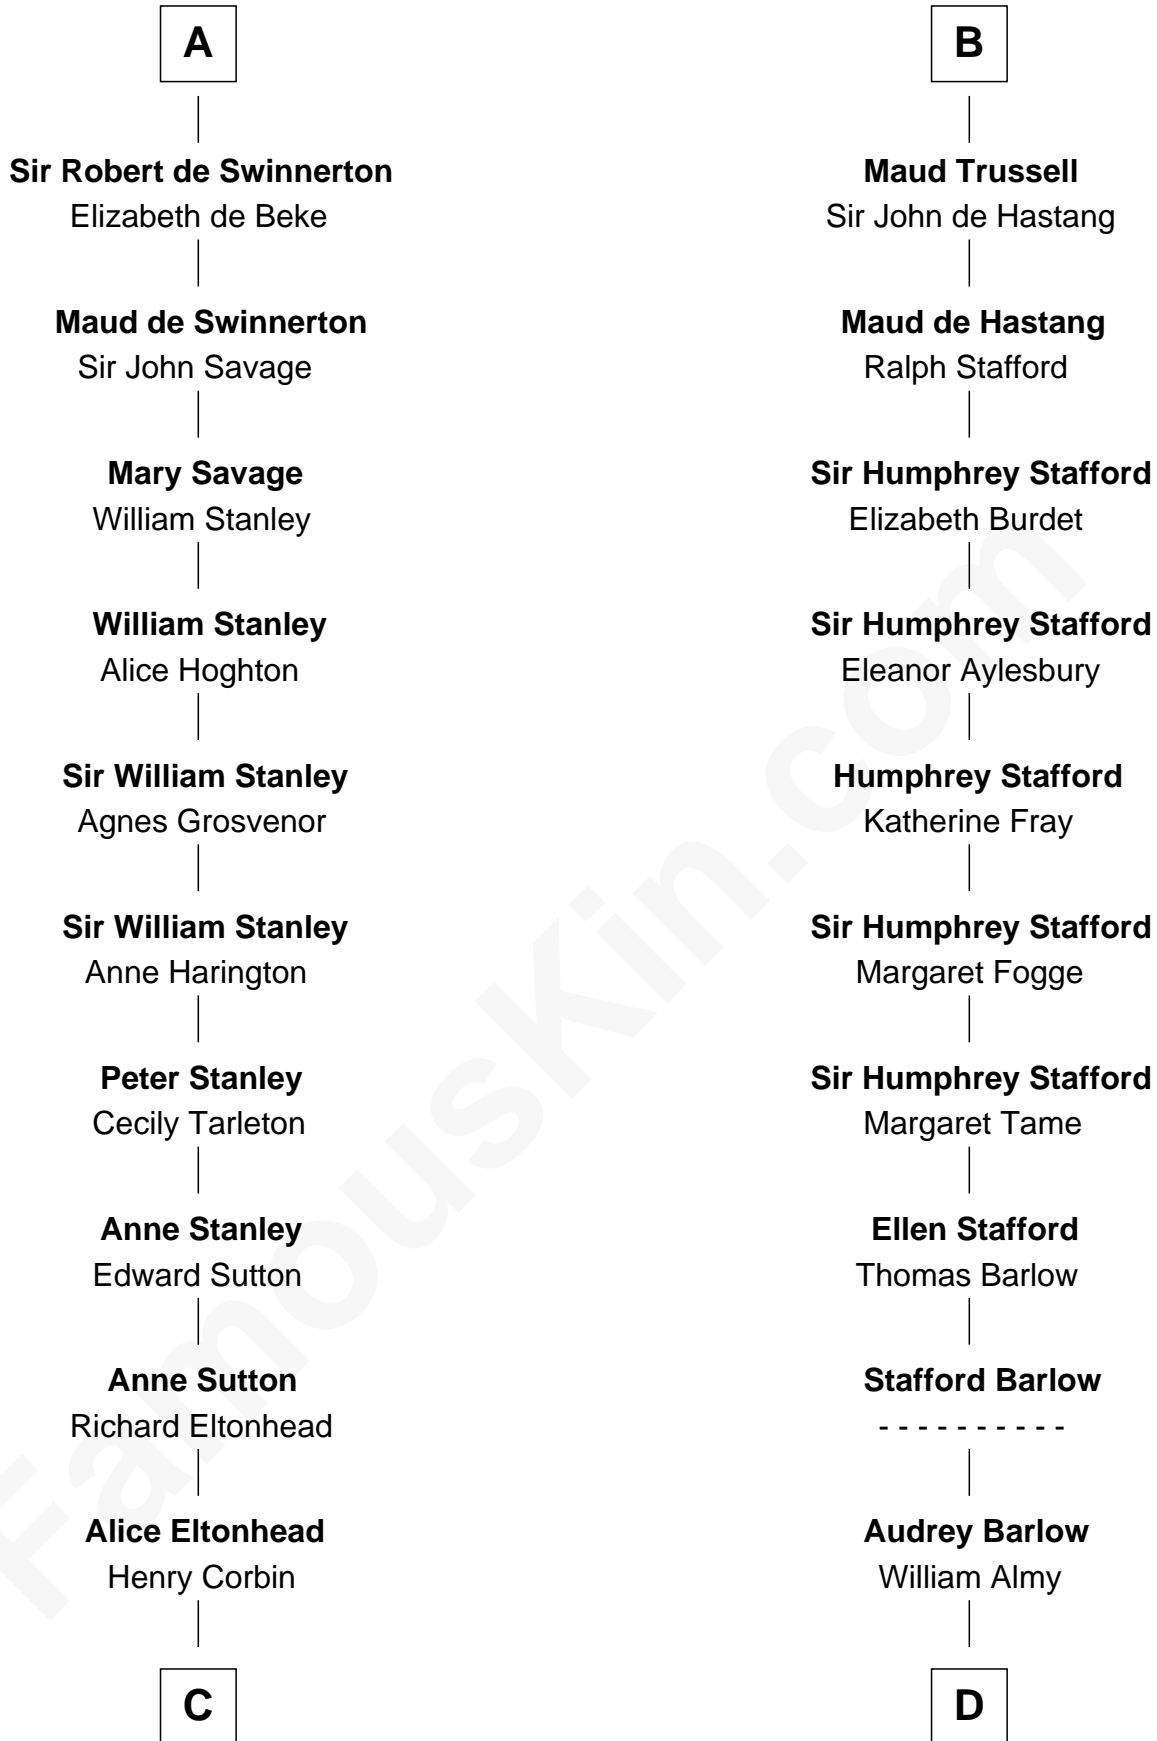

FamousKin.com

Relationship Chart of

Richard Henry Lee

Signer of the Declaration of Independence

19th cousin 1 time removed of

William Ellery

Signer of the Declaration of Independence

Robert III de Vitre

C

Laetitia Corbin

Richard Lee

Gov. Thomas Lee

Hannah Ludwell

Richard Henry Lee

Signer of Declaration of Independence

D