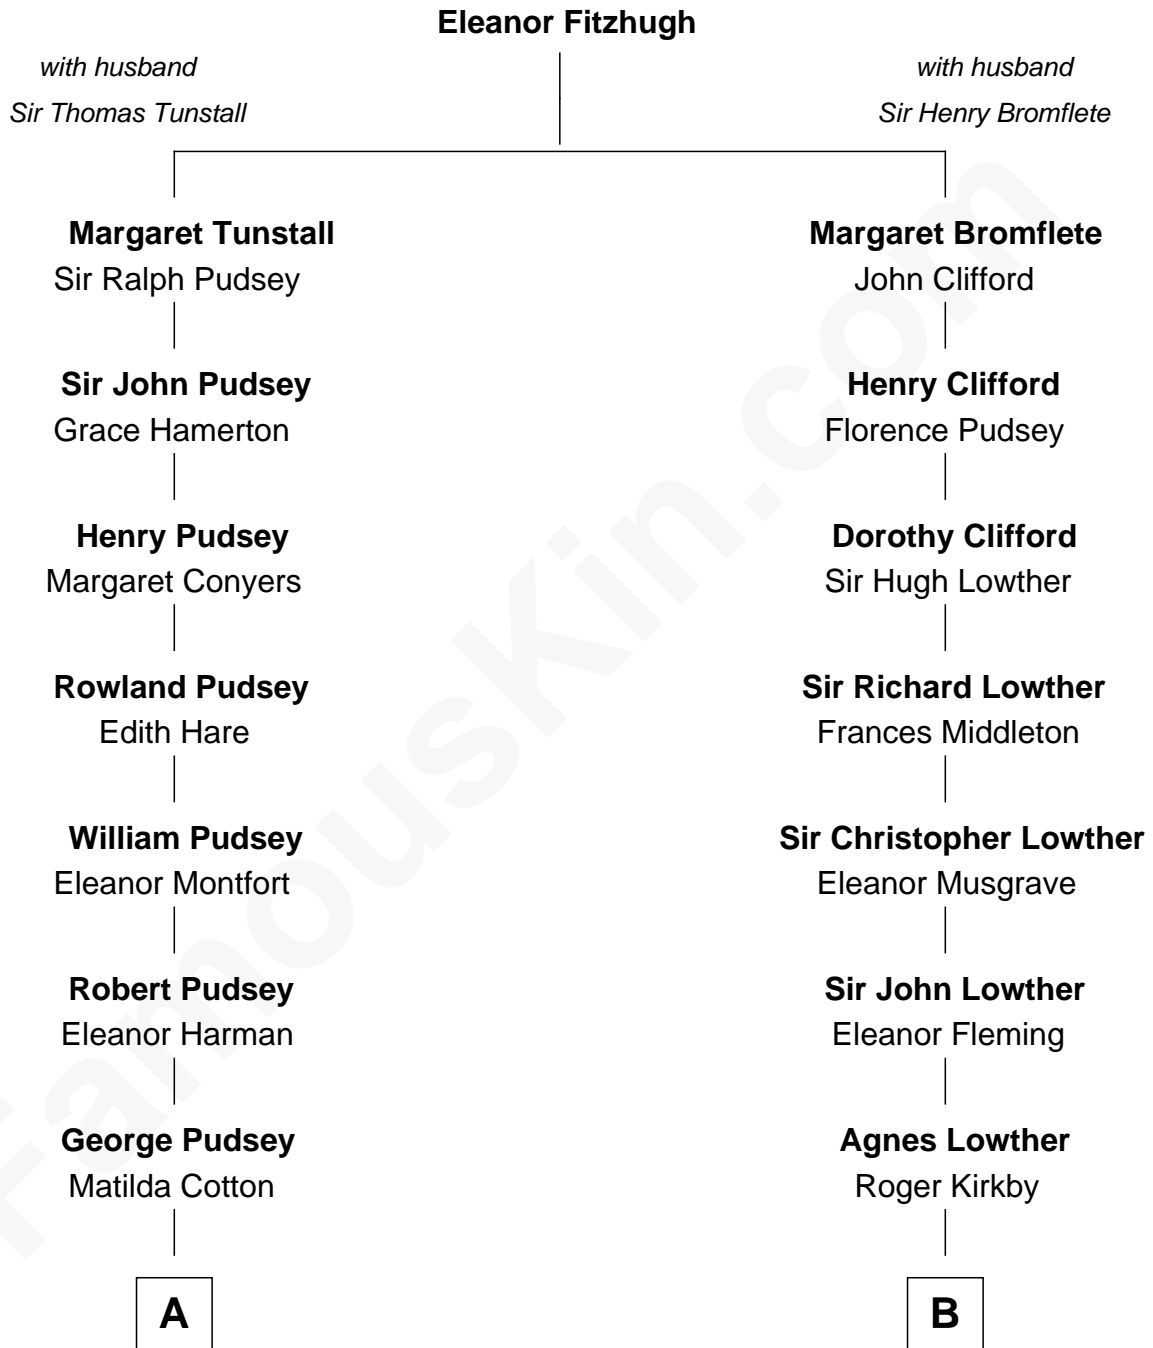

## Relationship Chart of

### Richard Henry Lee

*Signer of the Declaration of Independence*

11th cousin 1 time removed of

### Fletcher Christian

*Leader of the mutiny on the Bounty*

**A**

**Dorothy Pudsey**  
Gawen Grosvenor

**Winifred Grosvenor**  
Thomas Corbin

**Henry Corbin**  
Alice Eltonhead

**Laetitia Corbin**  
Richard Lee