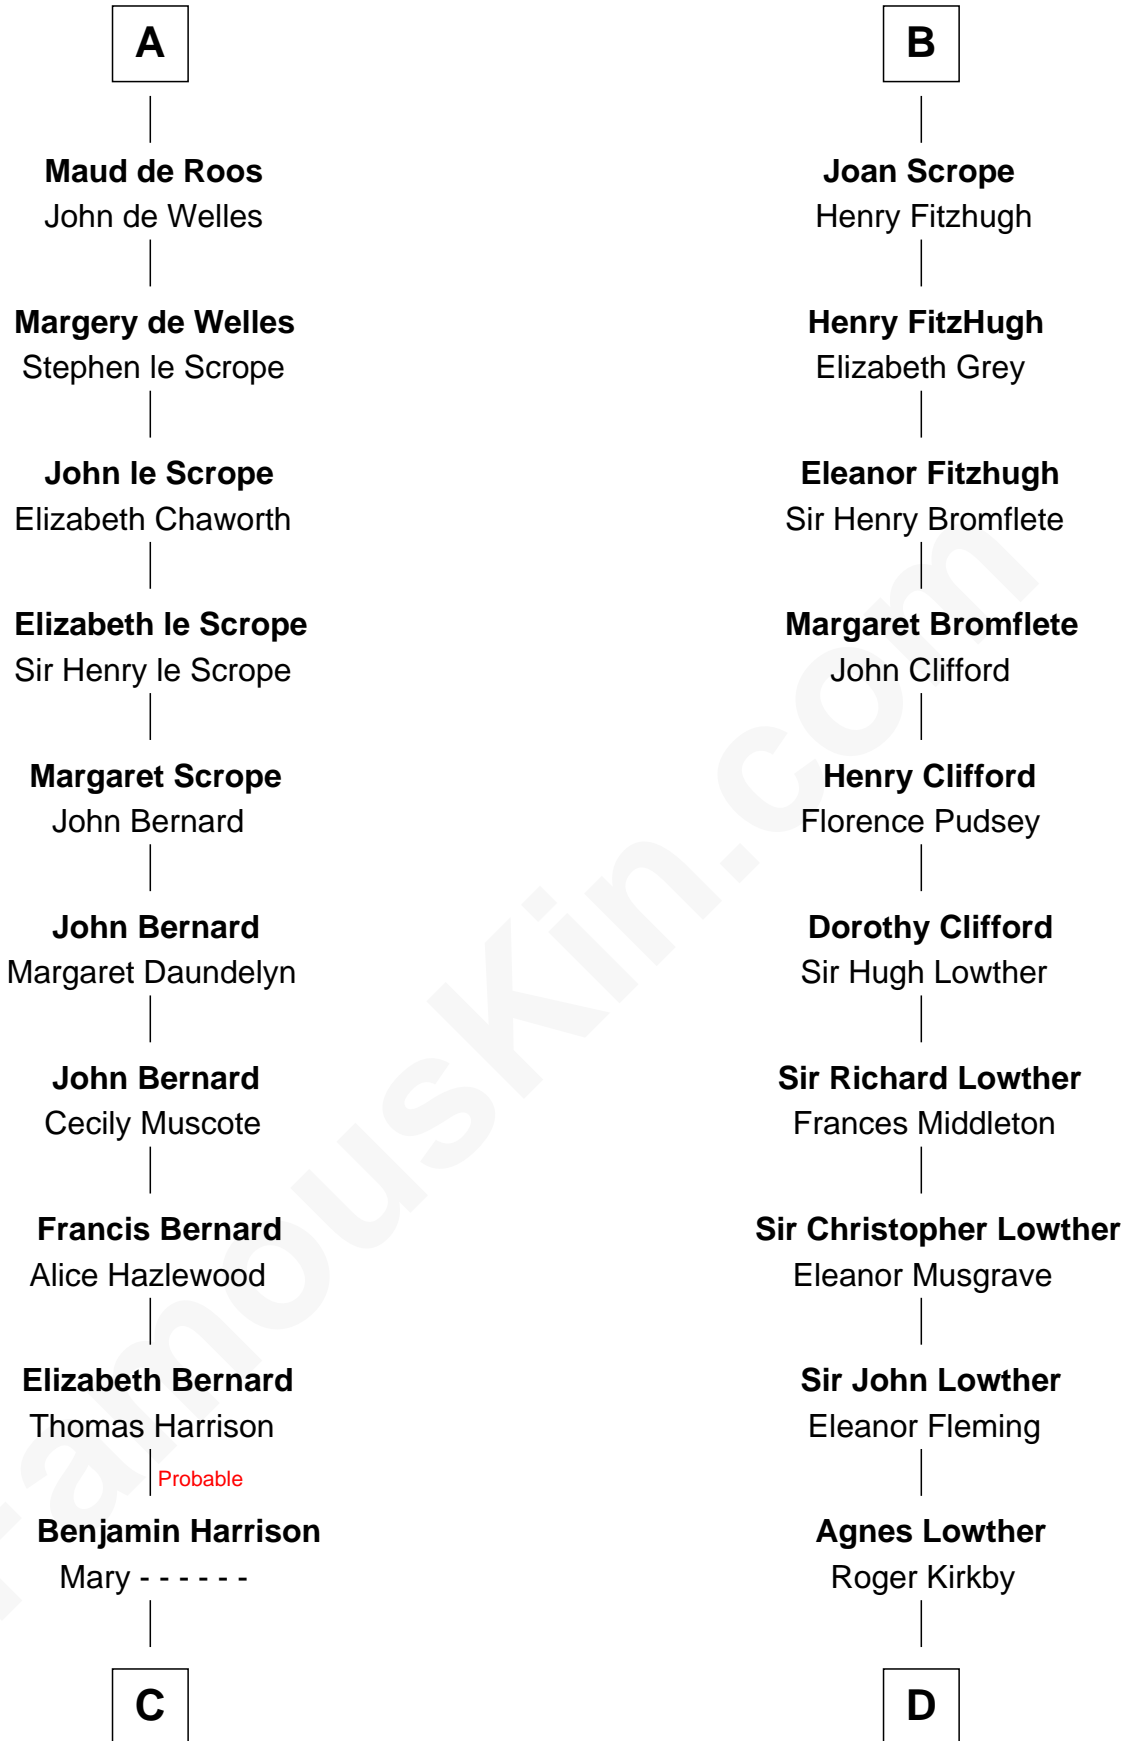

FamousKin.com

Relationship Chart of

Richard Henry Lee

Signer of the Declaration of Independence

20th cousin 1 time removed of

Fletcher Christian

Leader of the mutiny on the Bounty

C

Benjamin Harrison

Hannah Churchill

Hannah Harrison

Philip Ludwell

Hannah Ludwell

Gov. Thomas Lee

Richard Henry Lee

Signer of Declaration of Independence

Anne Dixon

Fletcher Christian

Leader of the mutiny on the Bounty