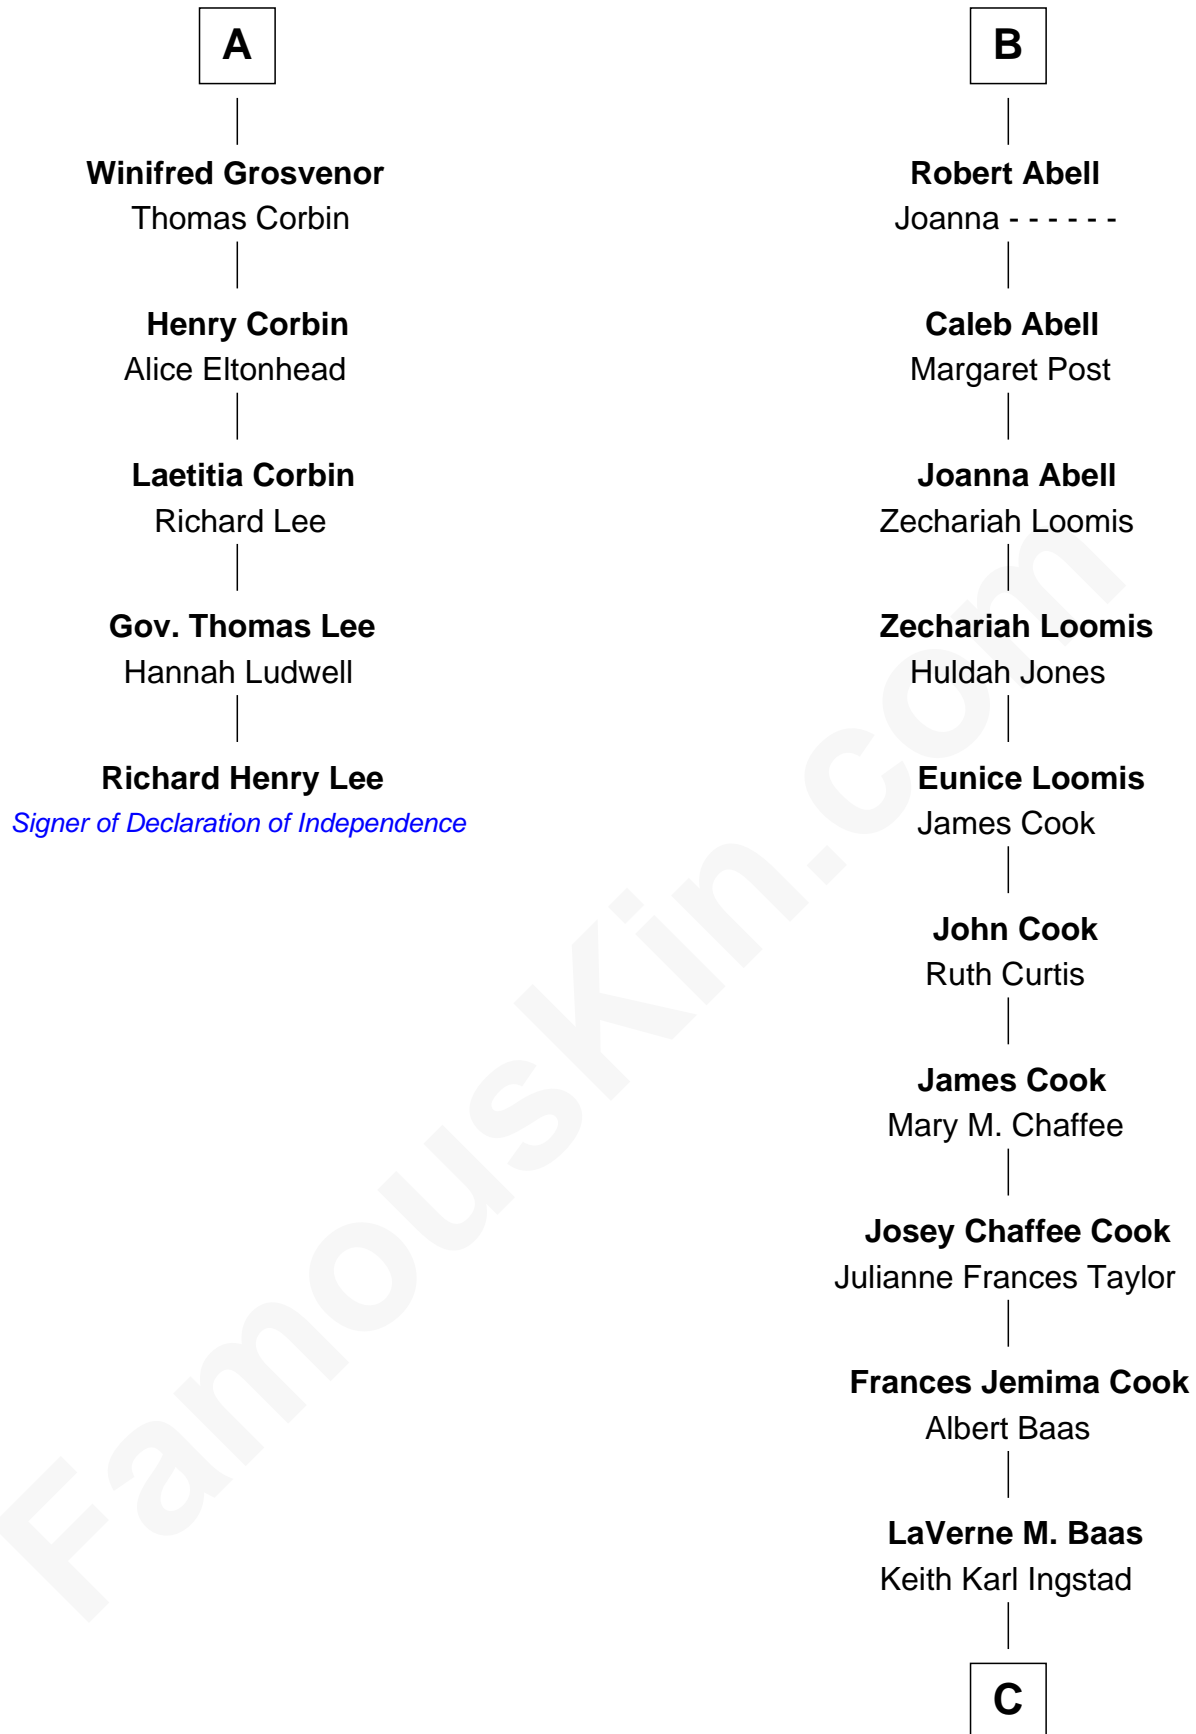

FamousKin.com

Relationship Chart of

Richard Henry Lee

Signer of the Declaration of Independence

11th cousin 7 times removed of

Amber Stevens West

TV and Movie Actress

Sir Robert Corbet

Margaret - - - - -

C

Terry Keith Ingstad
Beverly Jean Cunningham

Amber Stevens West
TV and Movie Actress

FamousKin.com