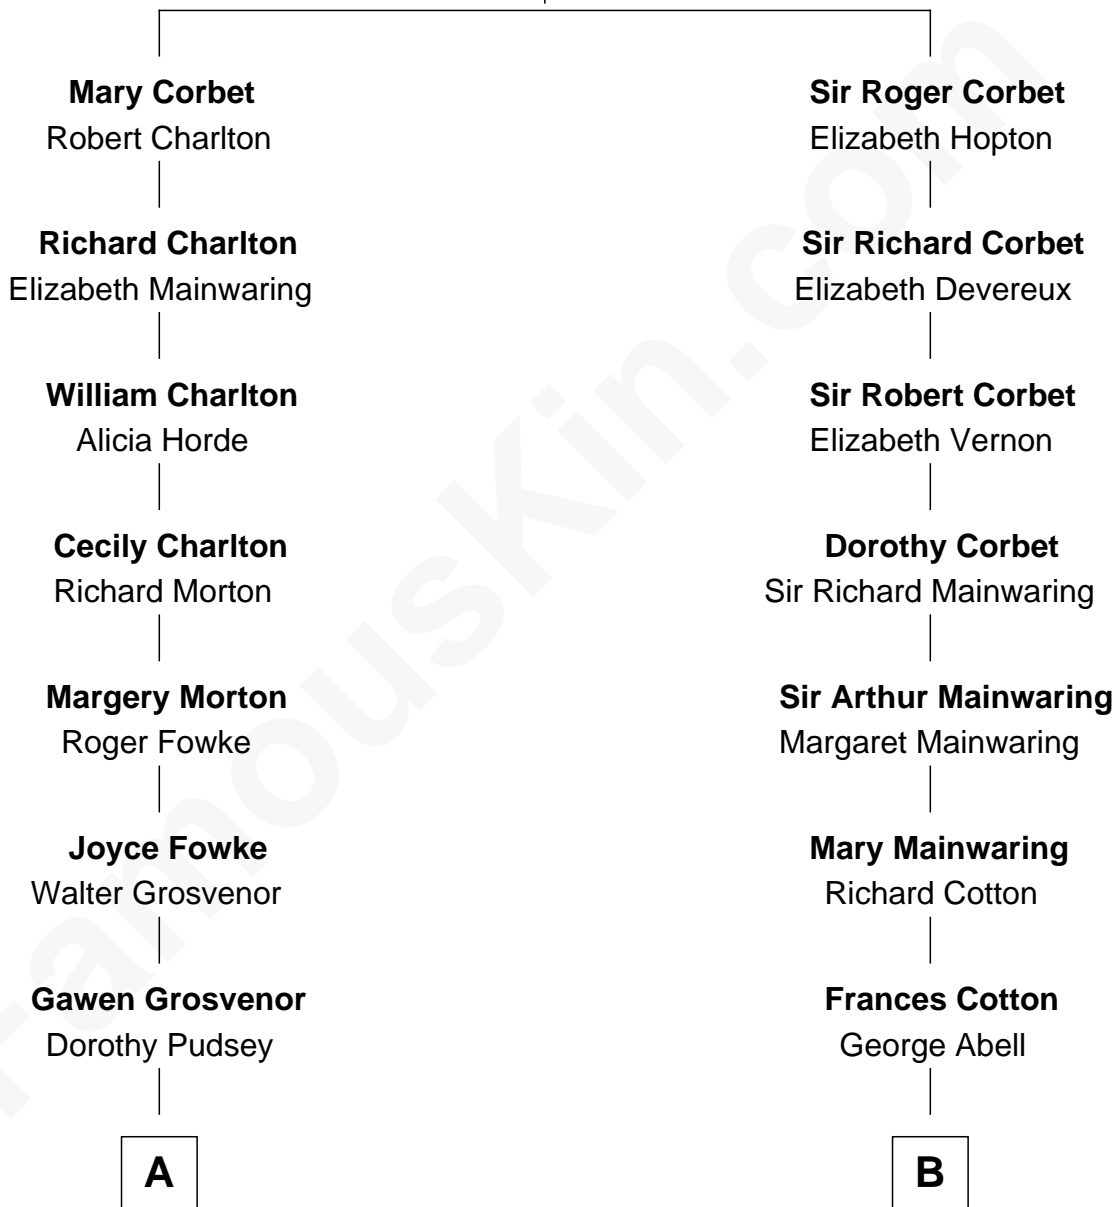

FamousKin.com

Relationship Chart of

Richard Henry Lee

Signer of the Declaration of Independence

11th cousin 7 times removed of

Amber Stevens West

TV and Movie Actress

Sir Robert Corbet

Margaret - - - - -

C

Terry Keith Ingstad
Beverly Jean Cunningham

Amber Stevens West
TV and Movie Actress

FamousKin.com