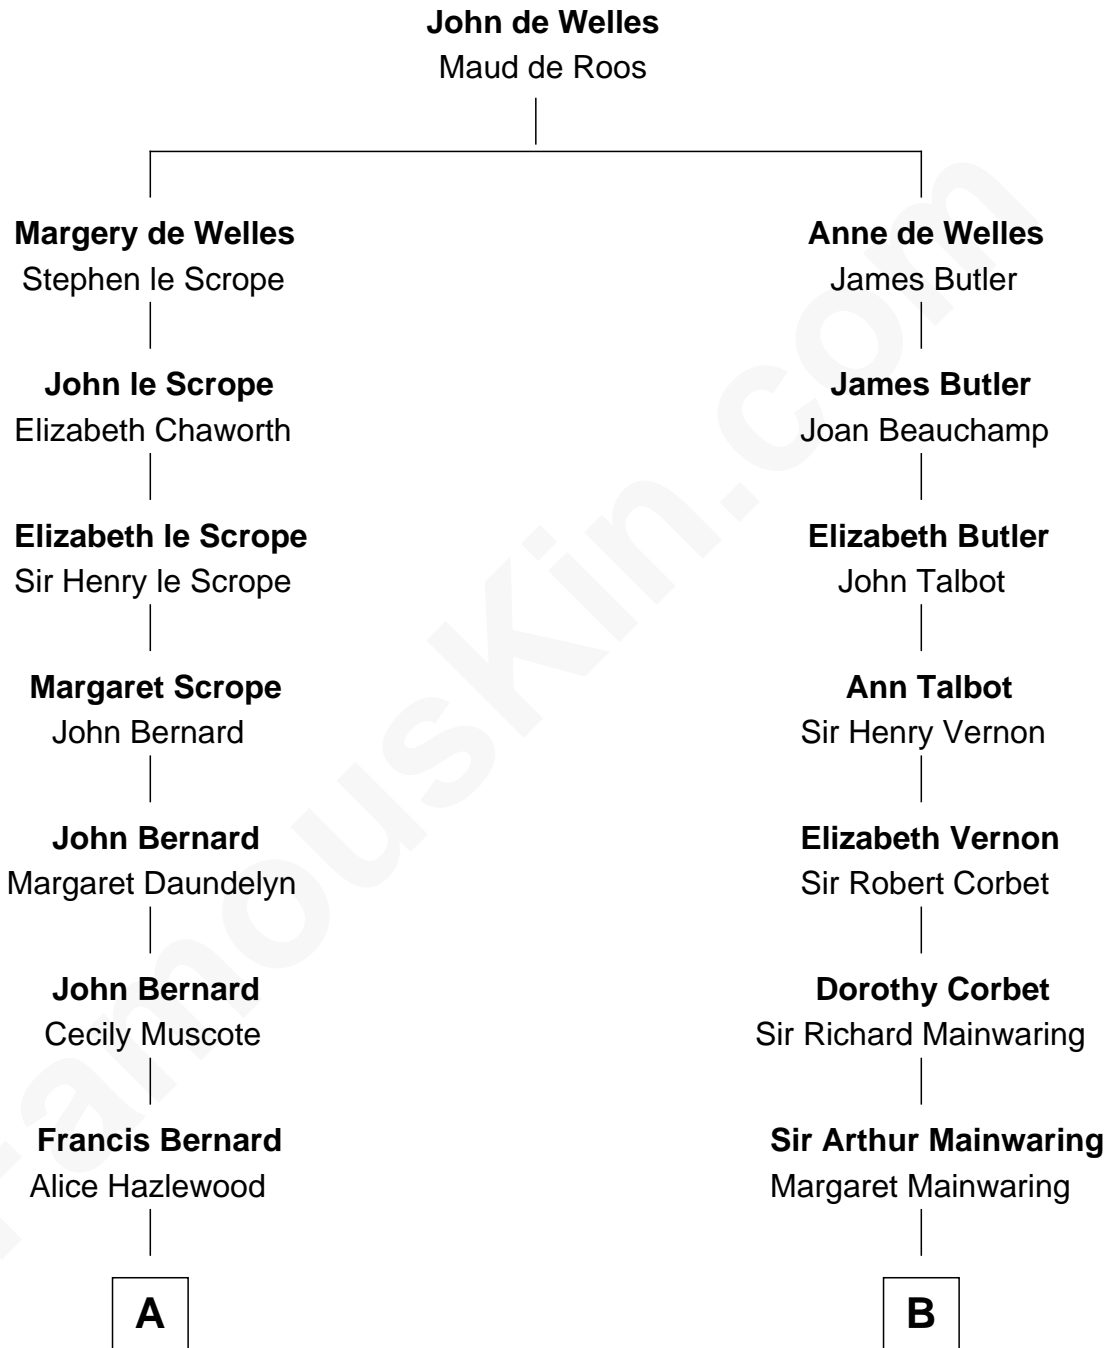

FamousKin.com

Relationship Chart of

Richard Henry Lee

Signer of the Declaration of Independence

12th cousin 8 times removed of

Amber Stevens West

TV and Movie Actress

C

Frances Jemima Cook

Albert Baas

LaVerne M. Baas

Keith Karl Ingstad

Terry Keith Ingstad

Beverly Jean Cunningham

Amber Stevens West

TV and Movie Actress