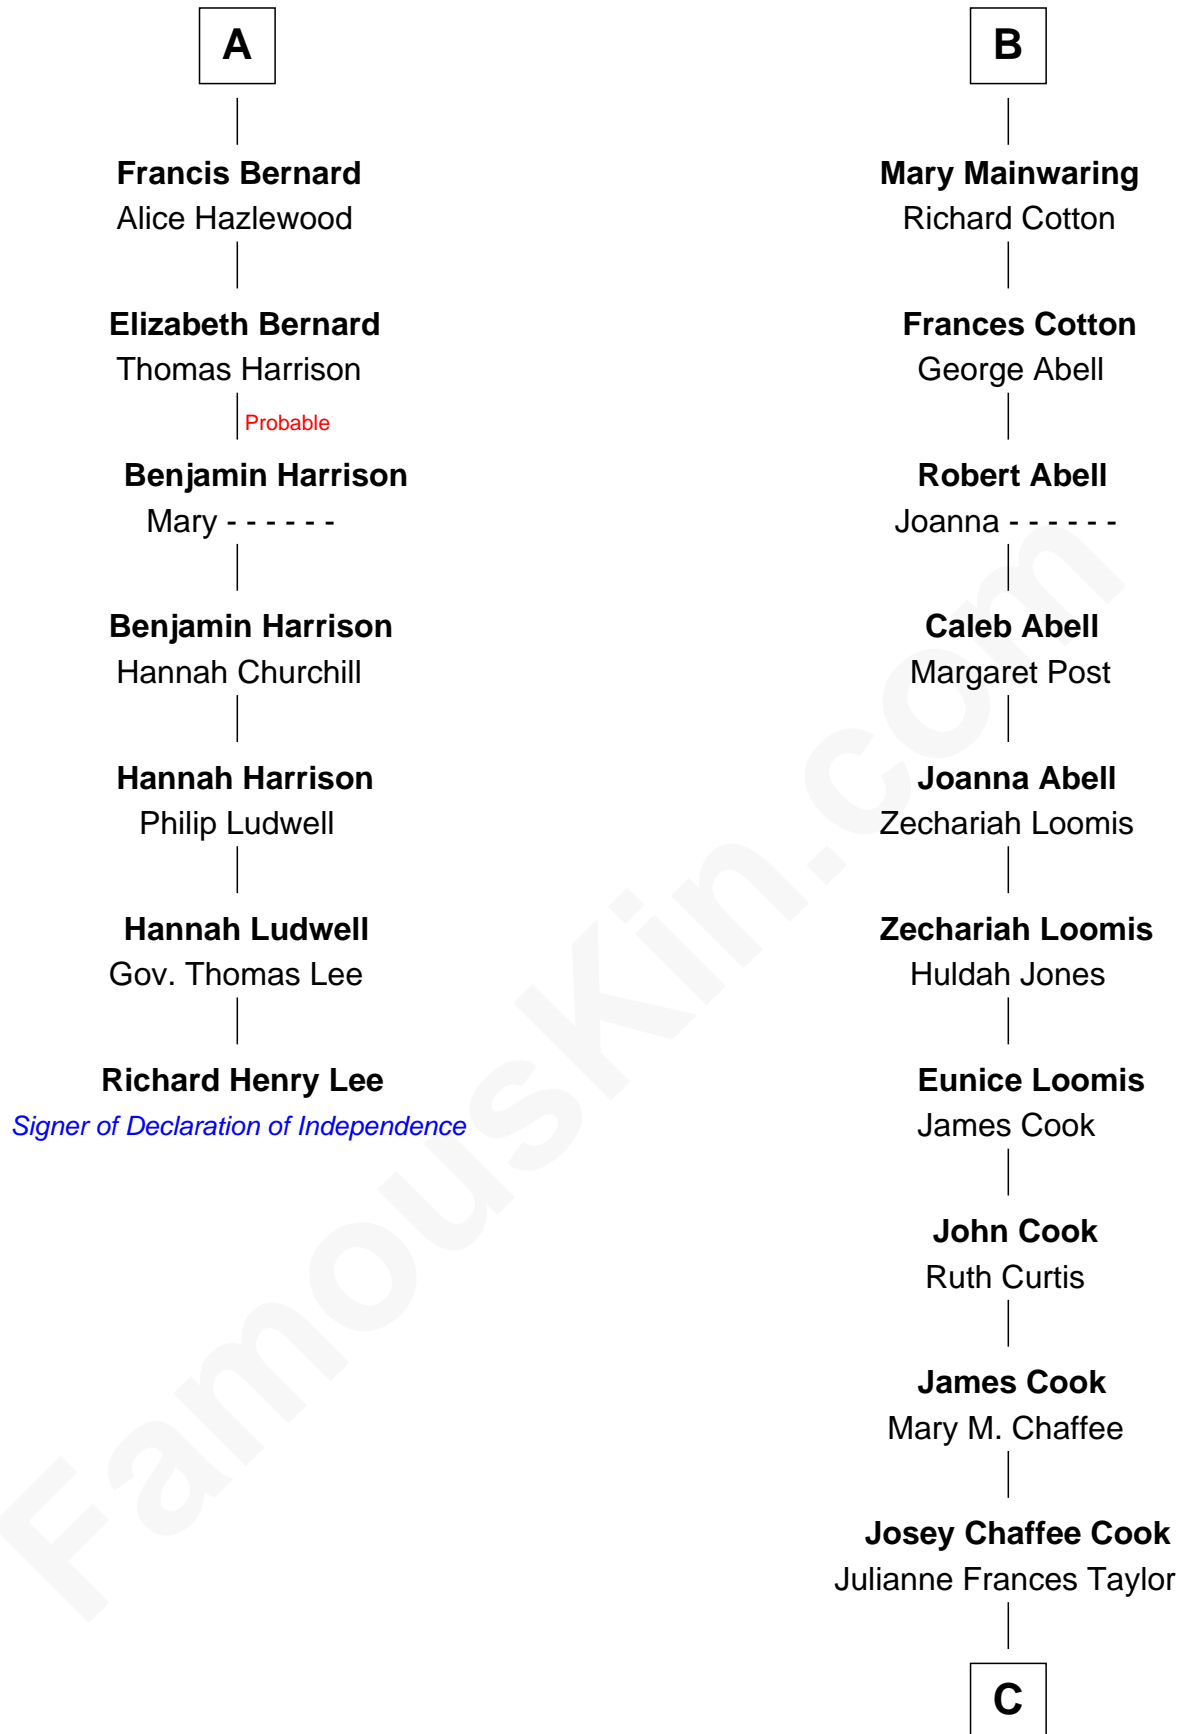

FamousKin.com

Relationship Chart of

Richard Henry Lee

Signer of the Declaration of Independence

13th cousin 6 times removed of

Shadoe Stevens

Radio Disc Jockey

Sir Thomas de Beauchamp

Katherine de Mortimer

Philippa de Beauchamp

Sir Hugh de Stafford

Margaret de Stafford

Sir Ralph Neville

Margaret de Neville

Sir Richard Scrope

Sir Henry le Scrope

Sir William Beauchamp

Joan Fitzalan

Joan Beauchamp

James Butler

Elizabeth Butler

John Talbot

Ann Talbot

Sir Henry Vernon

Elizabeth Vernon

Sir Robert Corbet

Dorothy Corbet

Sir Richard Mainwaring

Sir Arthur Mainwaring

Margaret Mainwaring

B

C