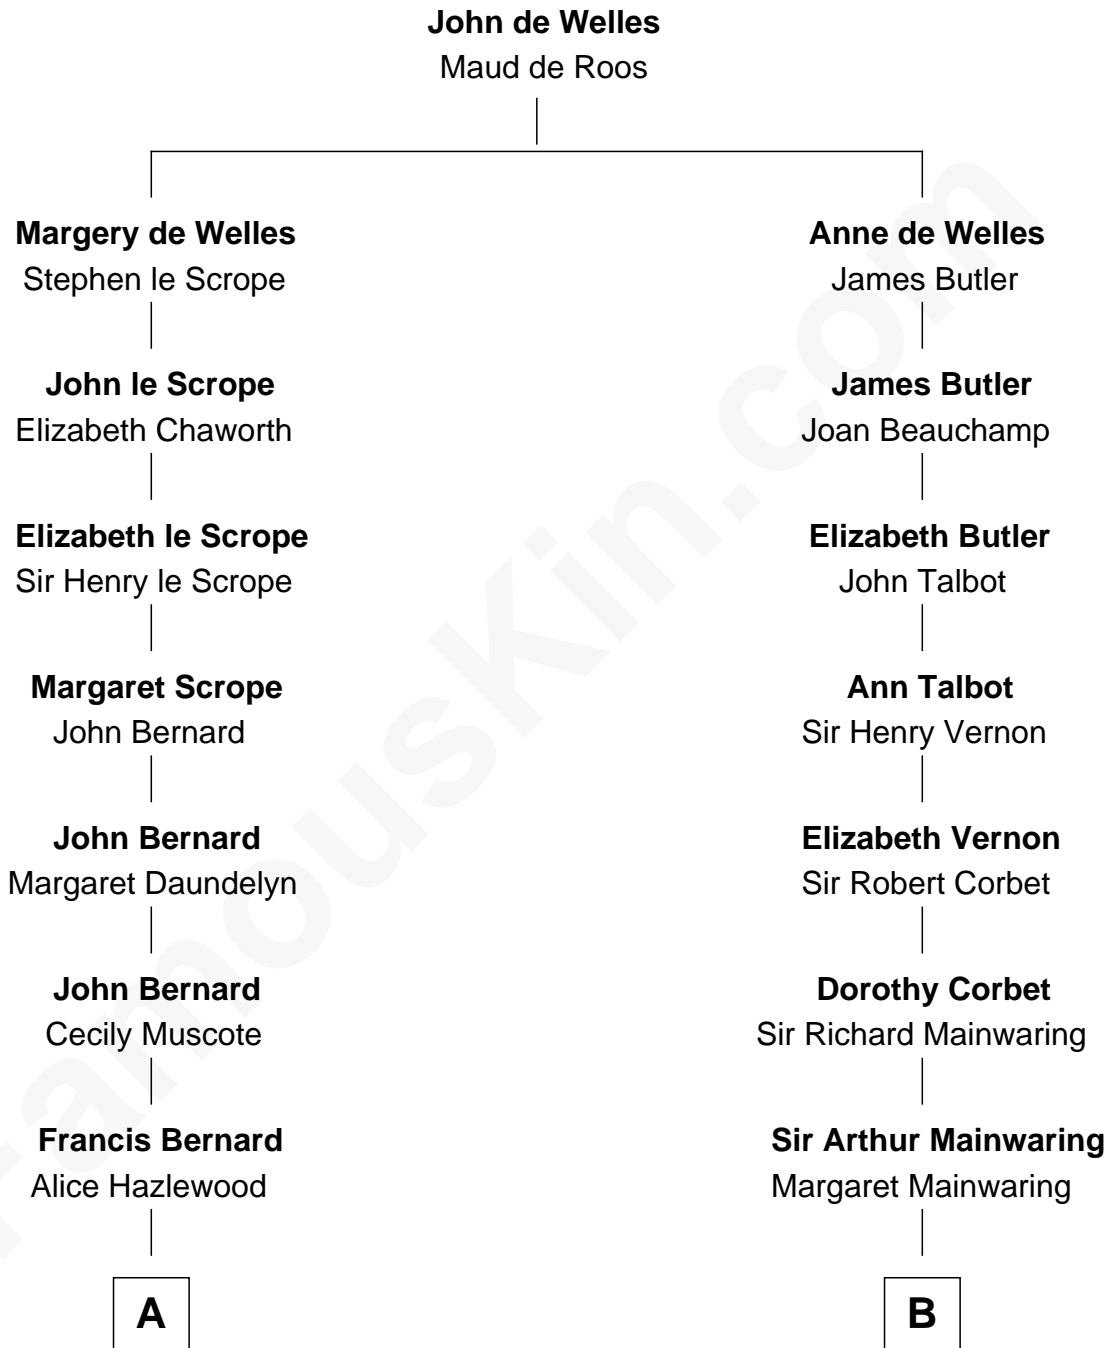

FamousKin.com

Relationship Chart of

Richard Henry Lee

Signer of the Declaration of Independence

12th cousin 7 times removed of

Shadoe Stevens

Radio Disc Jockey

C

Frances Jemima Cook

Albert Baas

LaVerne M. Baas

Keith Karl Ingstad

Shadoe Stevens

Radio Disc Jockey

FamousKin.com