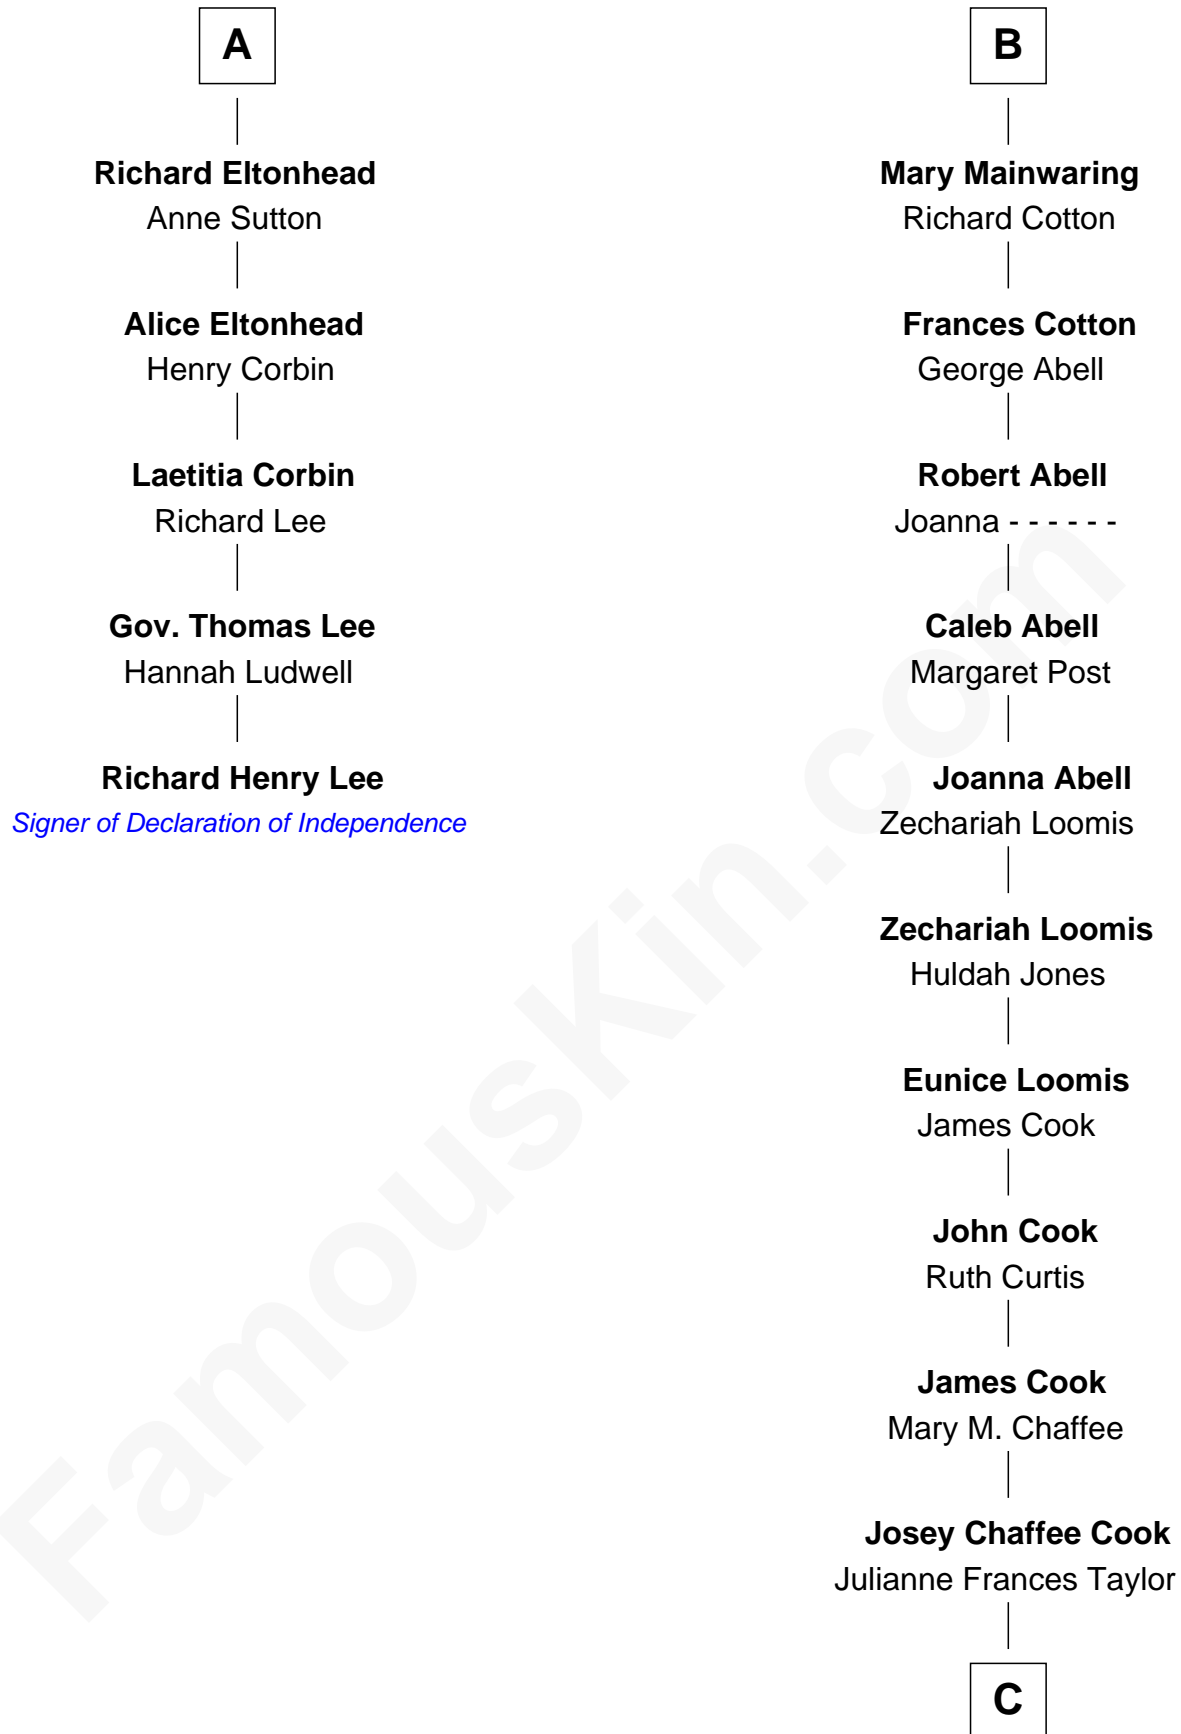

FamousKin.com

Relationship Chart of

Richard Henry Lee

Signer of the Declaration of Independence

11th cousin 8 times removed of

Shadoe Stevens

Radio Disc Jockey

Sir Richard Fitzalan

Joan Fitzalan

Sir William Beauchamp

Joan Beauchamp

James Butler

Elizabeth Butler

John Talbot

Ann Talbot

Sir Henry Vernon

Elizabeth Vernon

Sir Robert Corbet

Dorothy Corbet

Sir Richard Mainwaring

Sir Arthur Mainwaring

Margaret Mainwaring

B

C