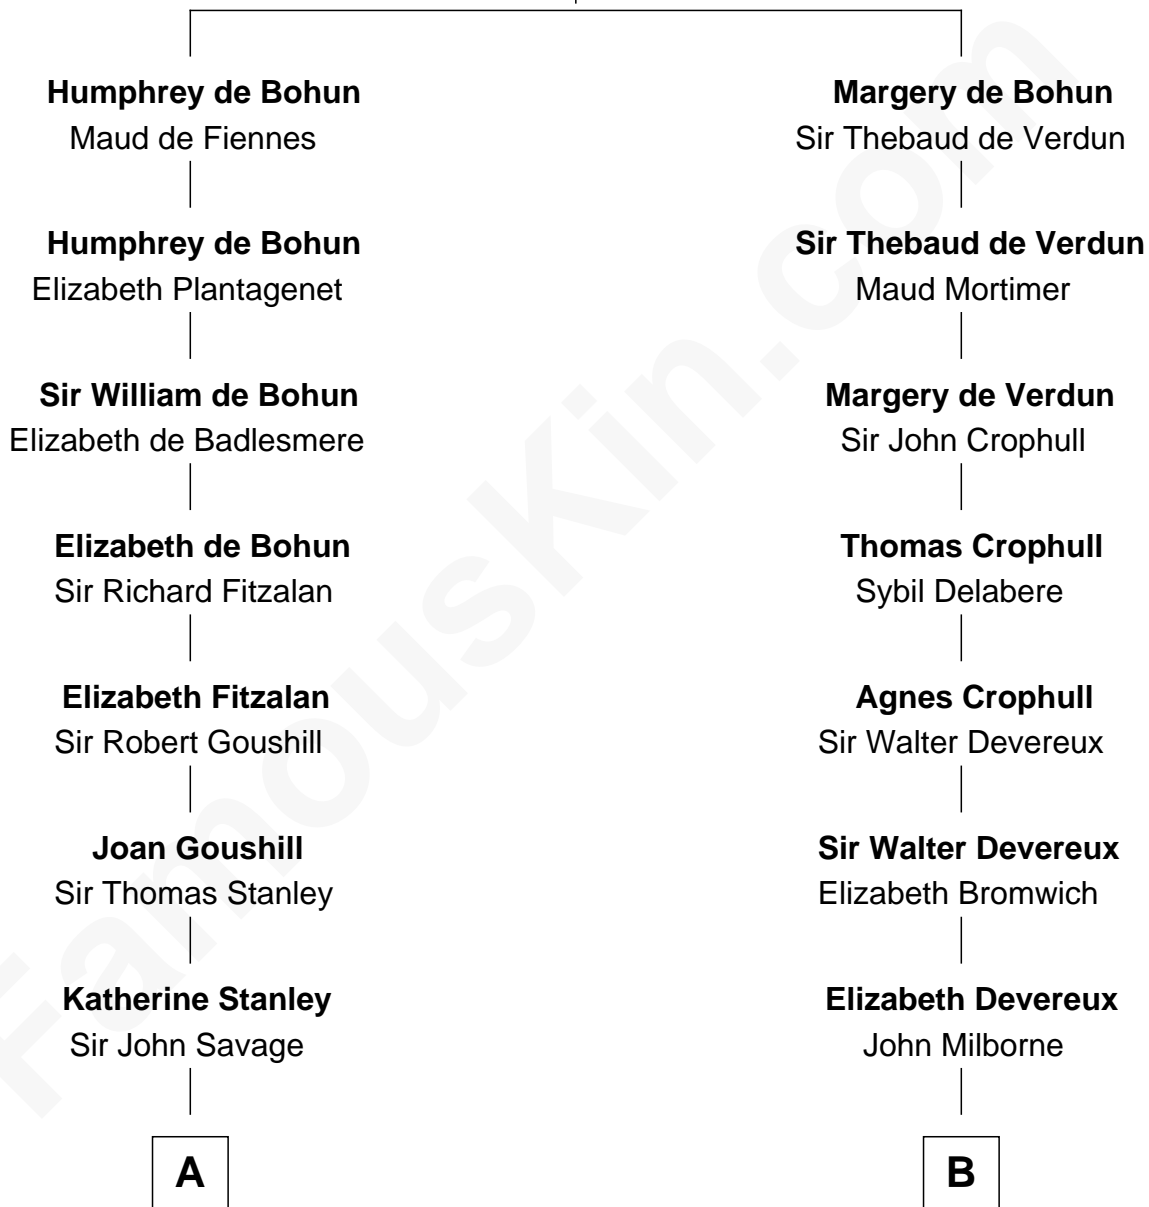

FamousKin.com

Relationship Chart of

Richard Henry Lee

Signer of the Declaration of Independence

15th cousin 2 times removed of

Button Gwinnett

Signer of the Declaration of Independence

Sir Humphrey de Bohun

Eleanor de Braiose

A

Dulcia Savage
Sir Henry Bold

Maud Bold
Thomas Gerard

Jennet Gerard
Richard Eltonhead

William Eltonhead
Anne Bowers

Richard Eltonhead
Anne Sutton

Alice Eltonhead
Henry Corbin