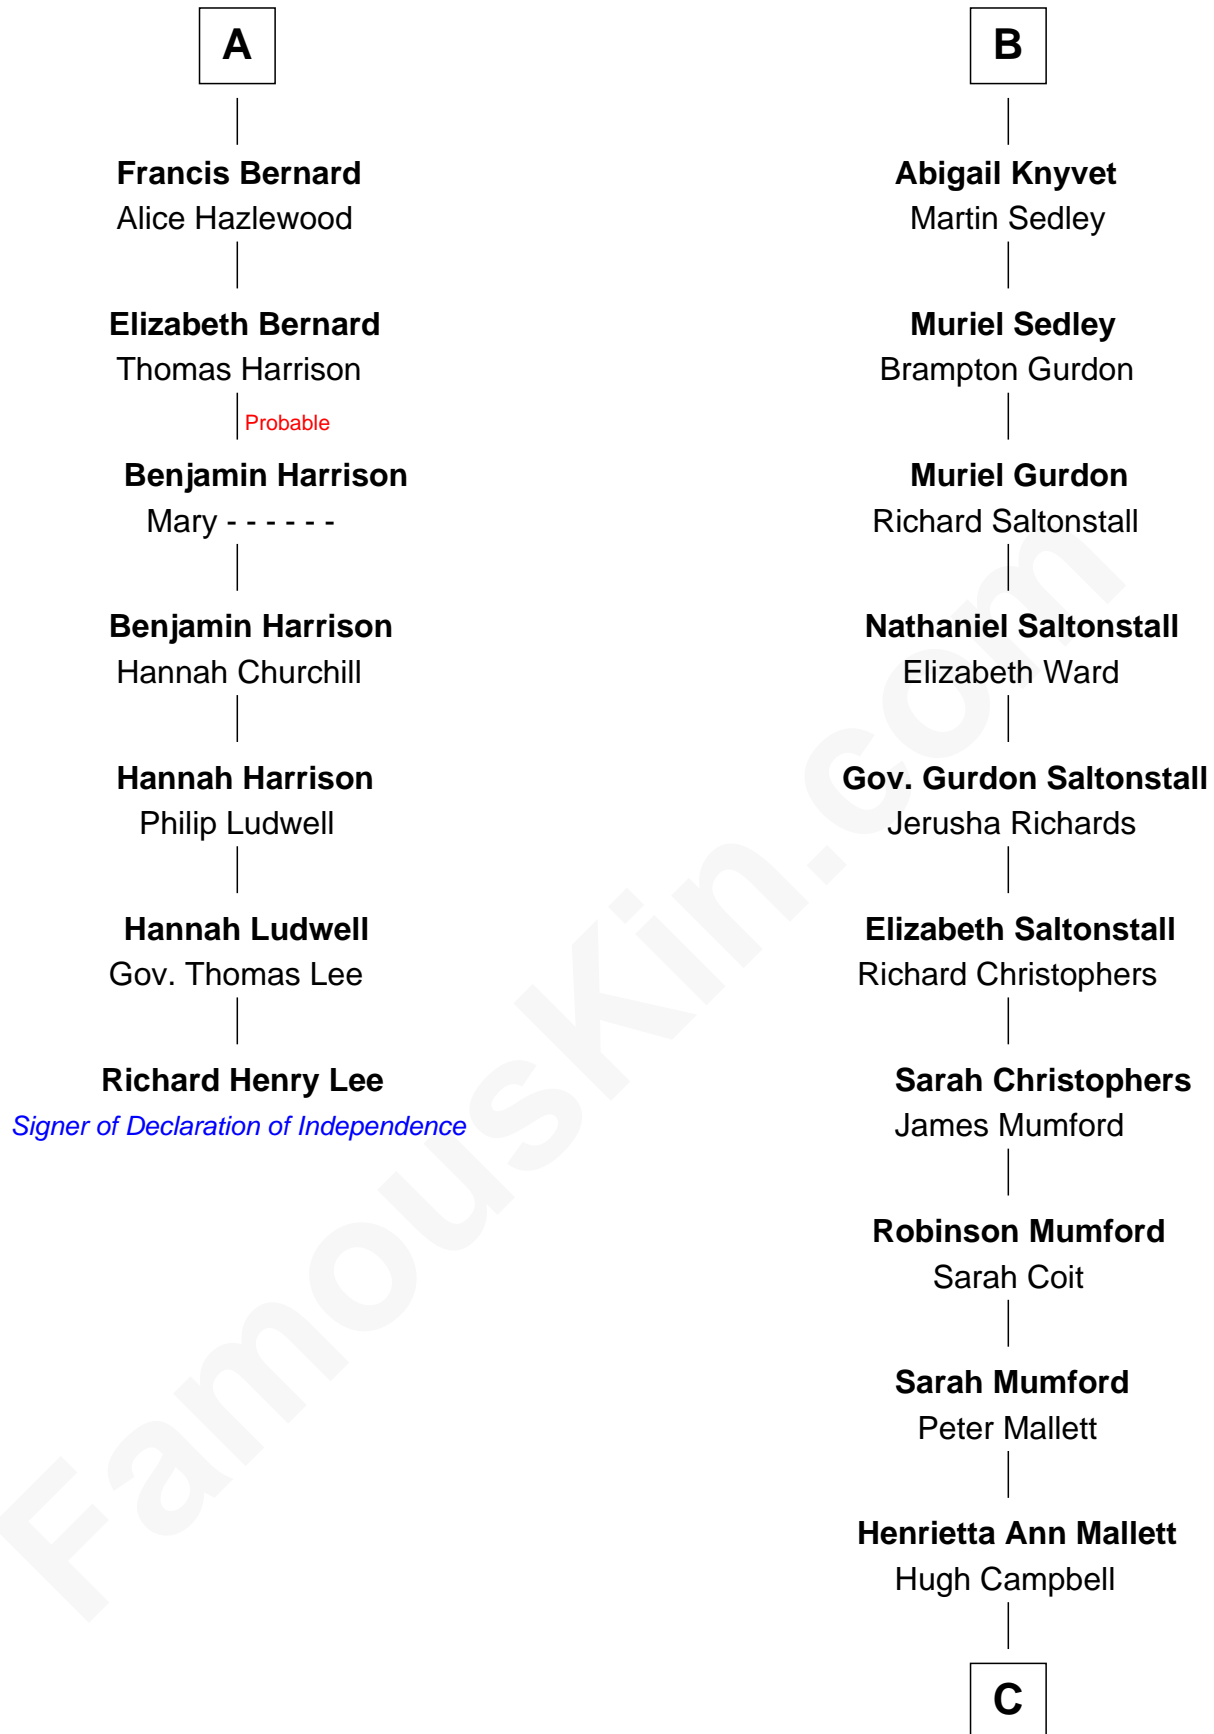

## Relationship Chart of

### Richard Henry Lee

*Signer of the Declaration of Independence*

13th cousin 7 times removed of

### Angela Y. Davis

*Civil Rights Activist and former Black Panther*

**Sir William de Ros**  
Margery de Badlesmere

**C**

**Henrietta C. Campbell**  
Murphy Valentine Jones

**Murphy Renchor Jones**  
Mollie Spencer