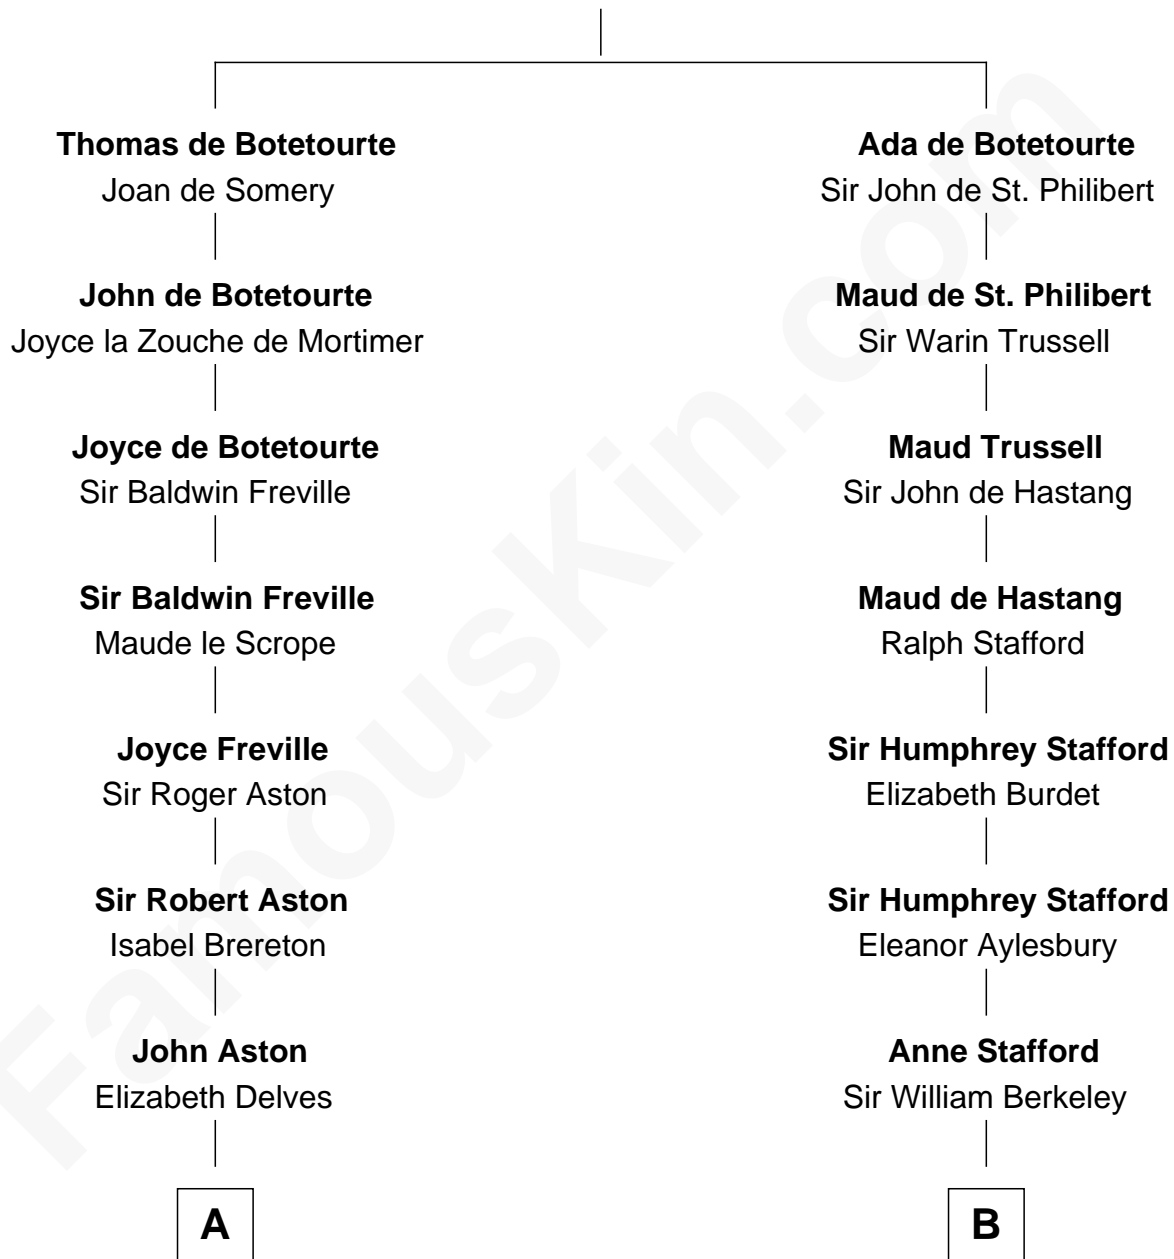

## Relationship Chart of

### Richard Henry Lee

*Signer of the Declaration of Independence*

17th cousin 4 times removed of

**Clare Eames**

*Silent Movie Actress*

**John de Botetourte**

Maud FitzThomas

**C**

**Martha Cotton**

Joel Thompson

**Martha Cotton Thompson**

Nathaniel Eames

**Ithamer Bellows Eames**

Emma Hayden

**Harold Hayden Eames**

Clare Hamilton