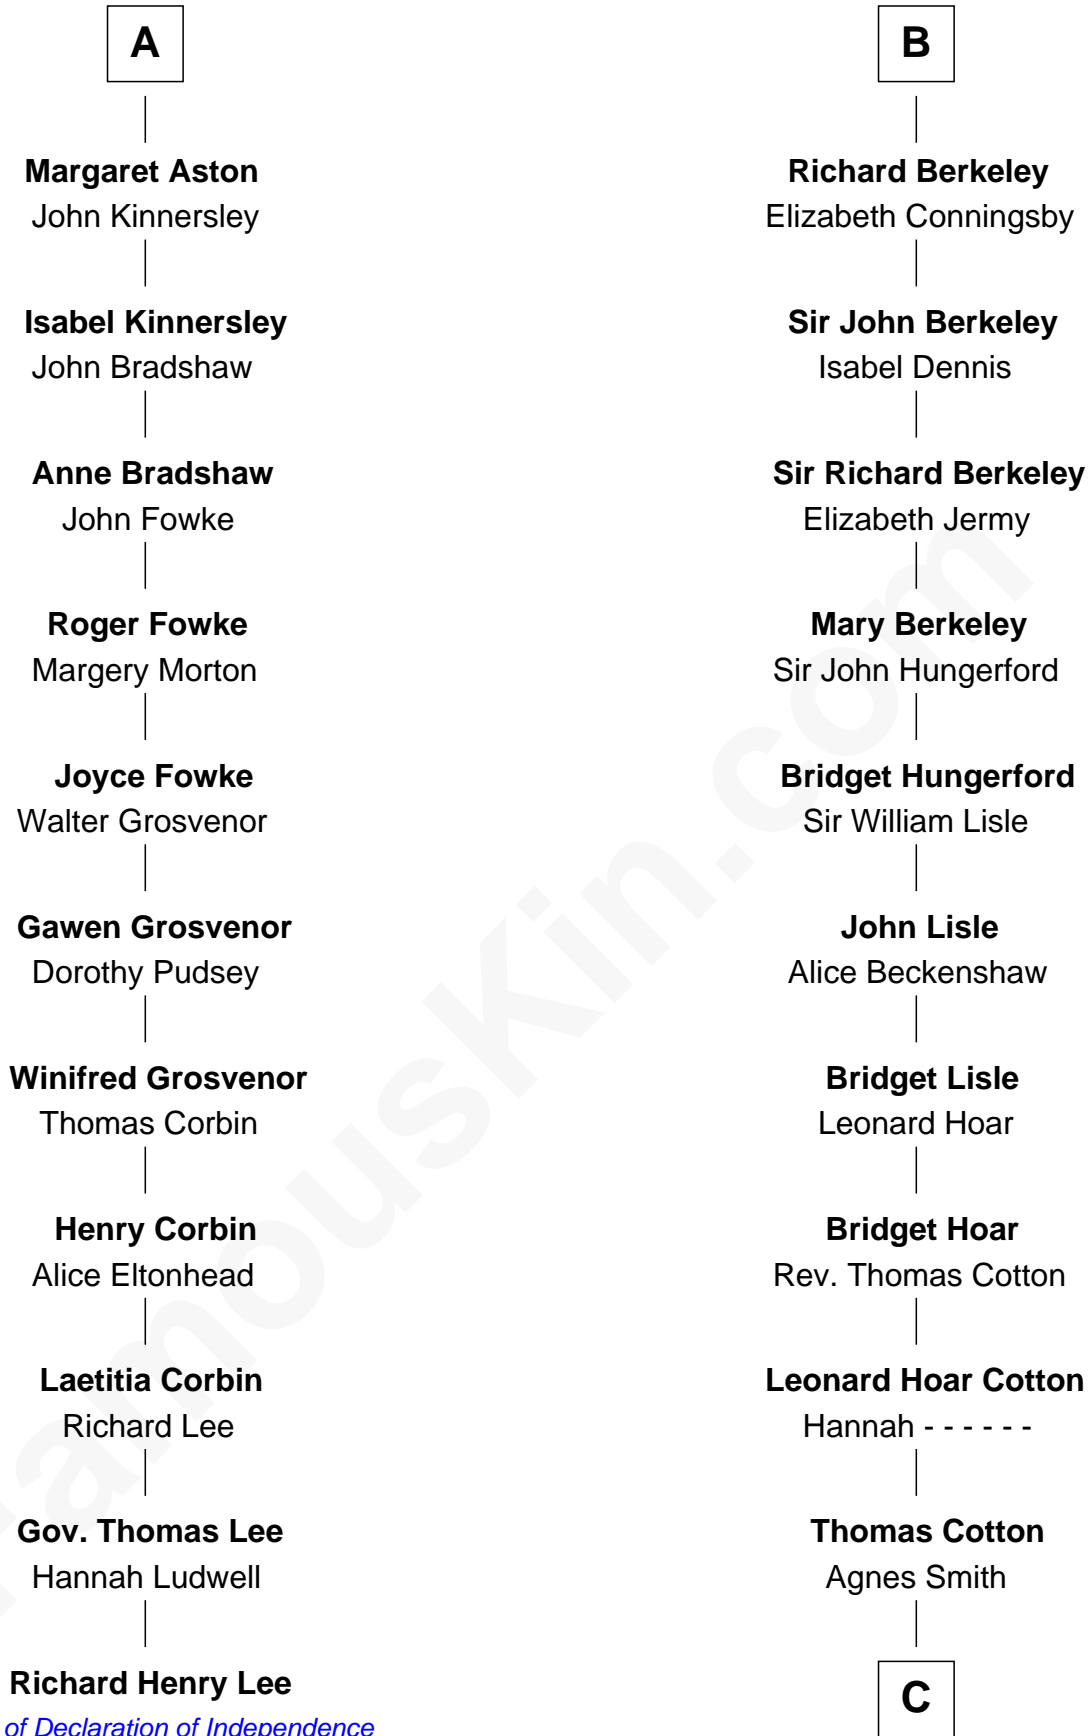

## Relationship Chart of

### Richard Henry Lee

*Signer of the Declaration of Independence*

17th cousin 4 times removed of

**Clare Eames**

*Silent Movie Actress*

**John de Botetourte**

Maud FitzThomas

**C**

**Martha Cotton**

Joel Thompson

**Martha Cotton Thompson**

Nathaniel Eames

**Ithamer Bellows Eames**

Emma Hayden

**Harold Hayden Eames**

Clare Hamilton