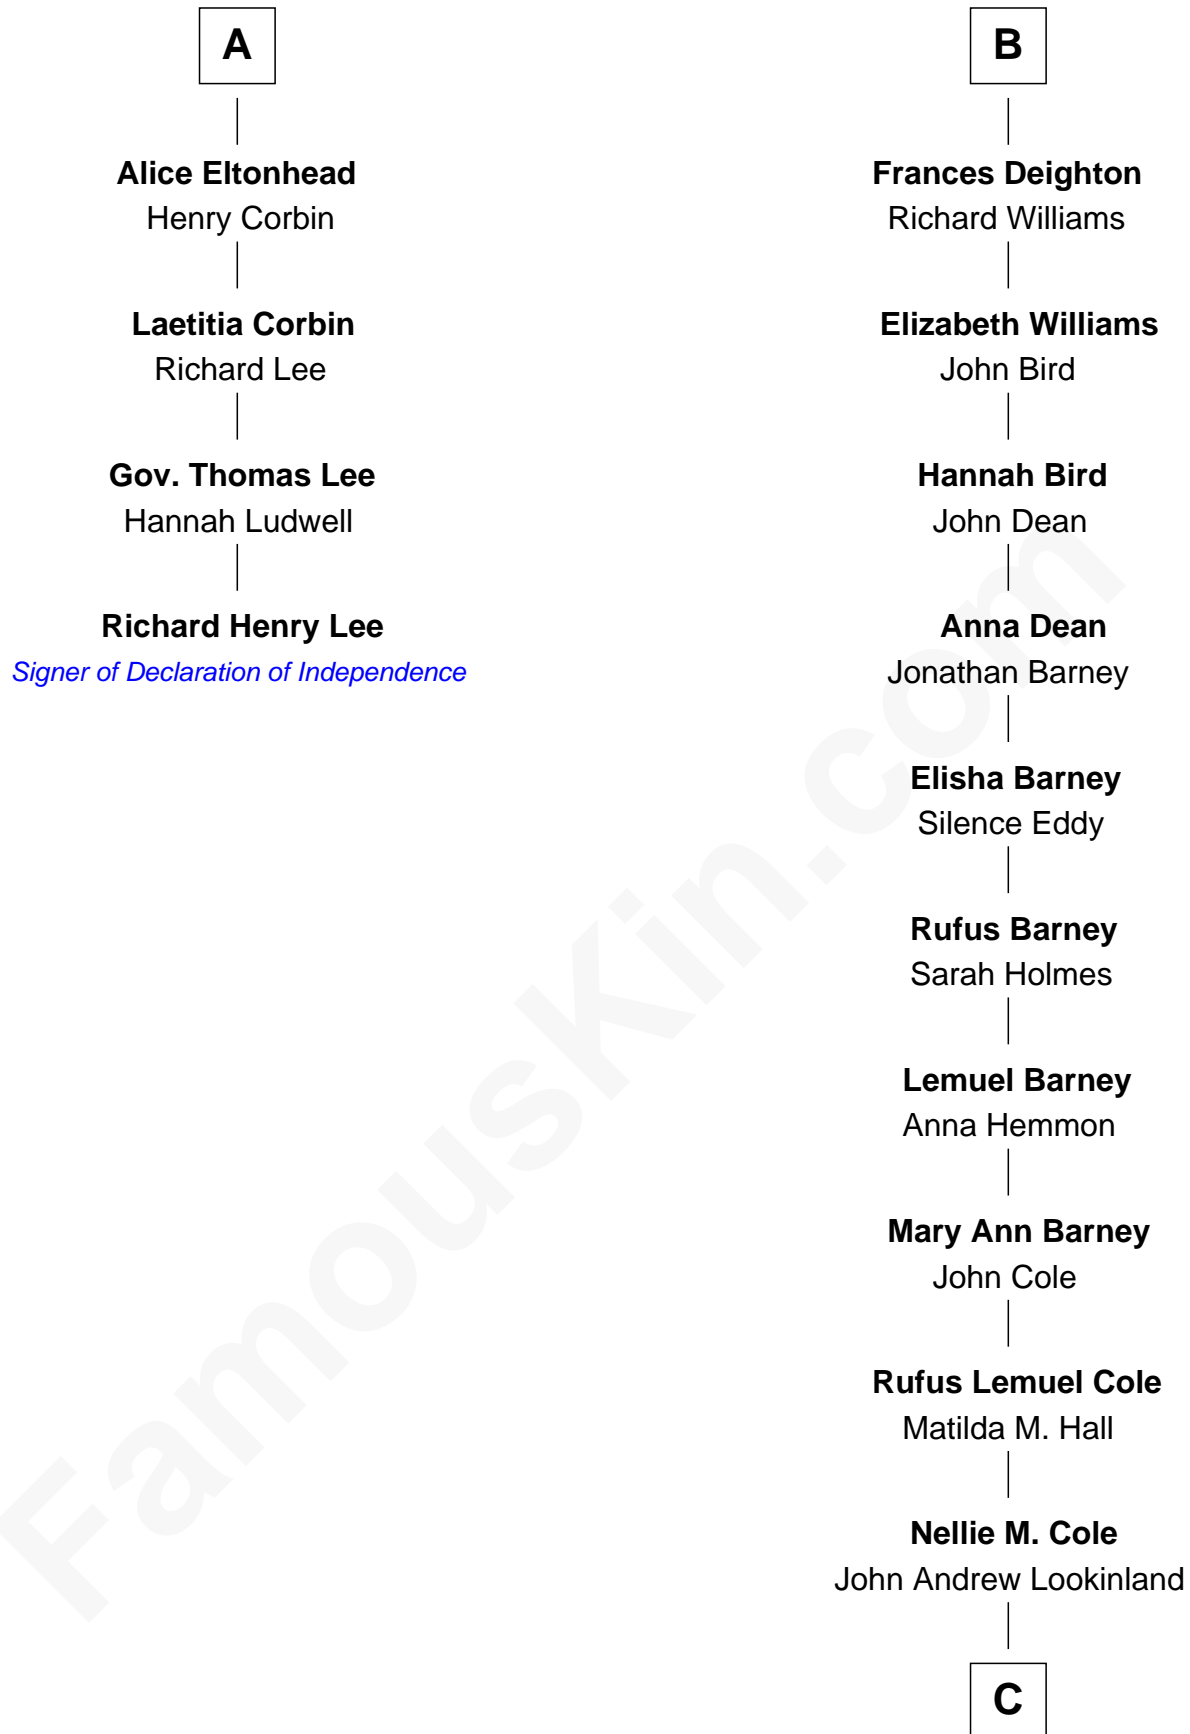

FamousKin.com

Relationship Chart of

Richard Henry Lee

Signer of the Declaration of Independence

10th cousin 9 times removed of

Michael Lookinland

TV Actor

C

—
Orrin Paul Lookinland

Madeline Tait

—
Paul Russell Lookinland

Karen Ruth McKinney

—
Michael Lookinland

TV Actor

FamousKin.com