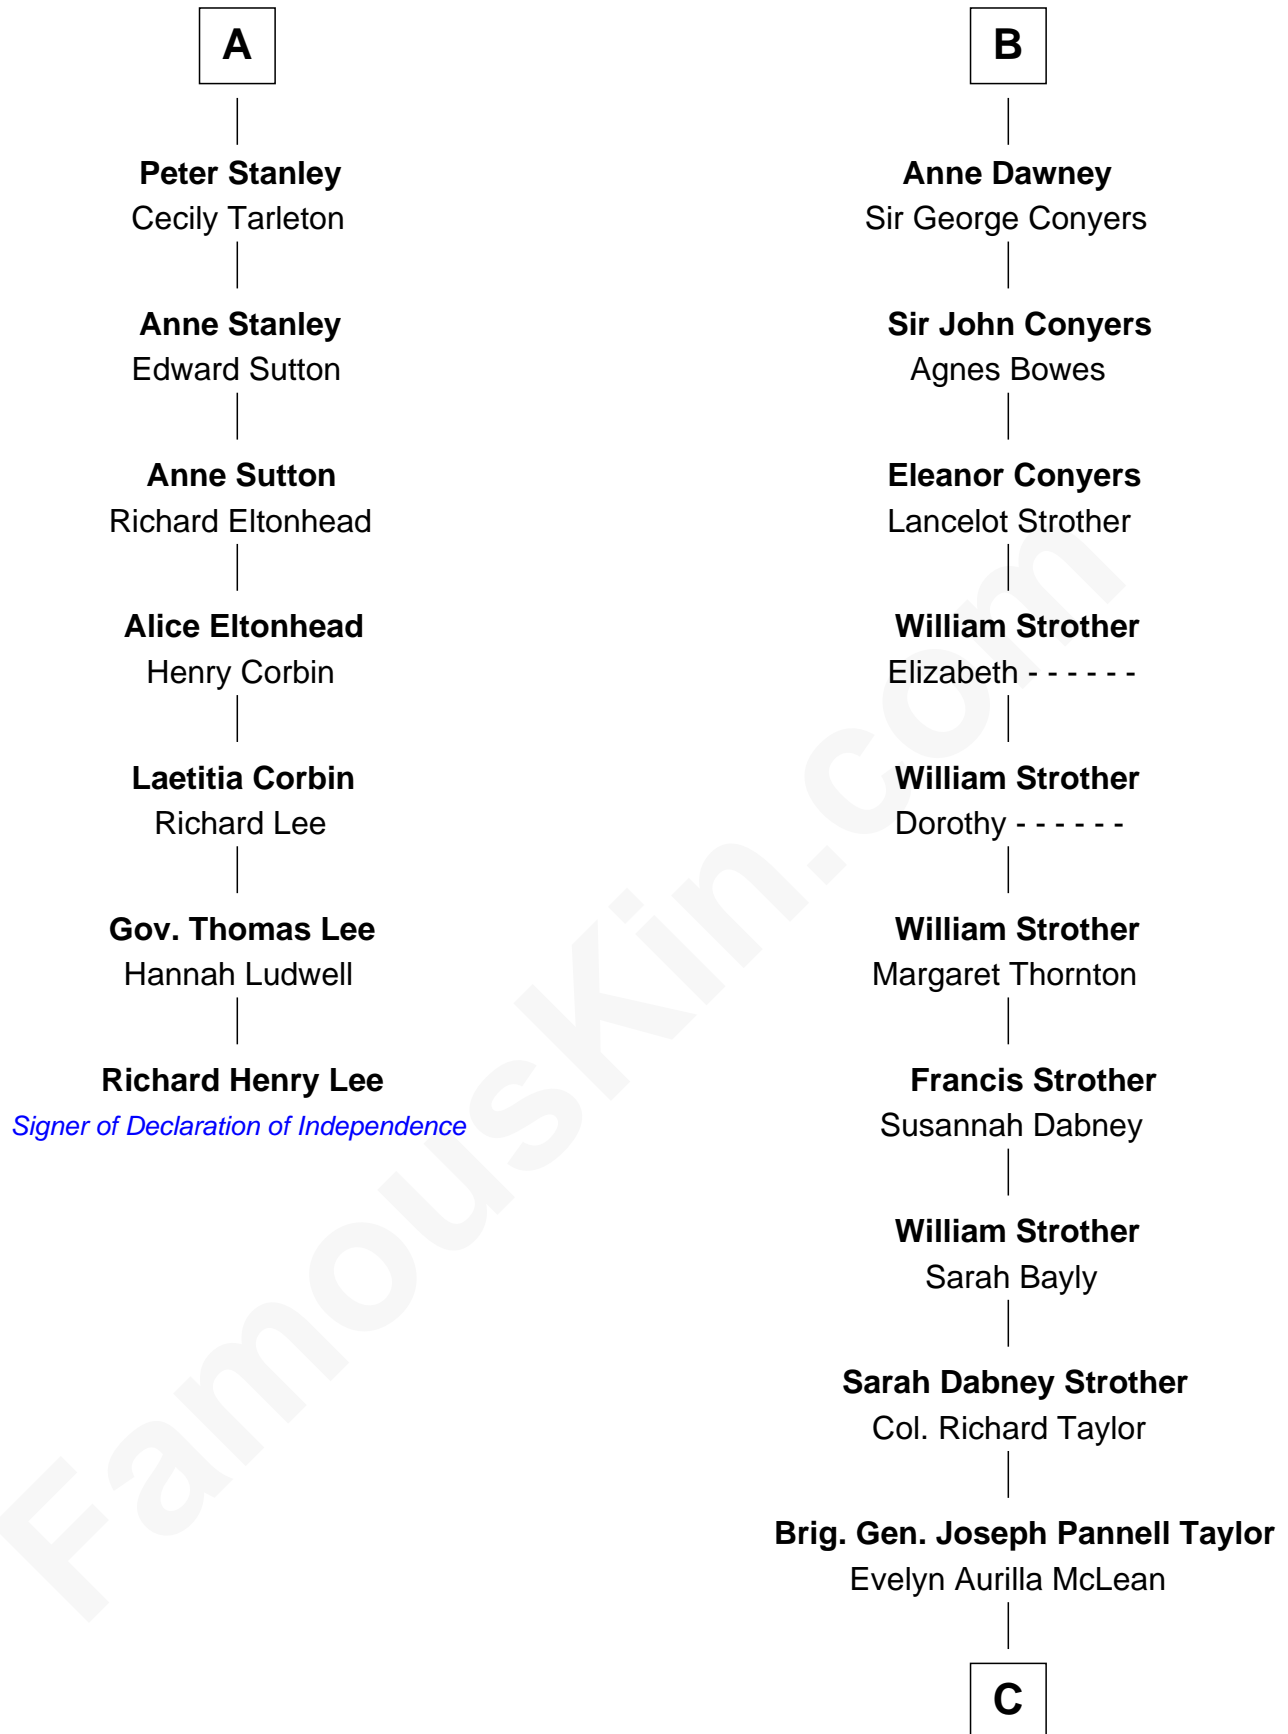

FamousKin.com

Relationship Chart of

Richard Henry Lee

Signer of the Declaration of Independence

13th cousin 8 times removed of

Parker Stevenson

TV and Movie Actor

C

Col. Joseph Hancock Taylor

Mary Montgomery Meigs

Evelyn Taylor

Eli Kirk Price

Philip Price

Sarah Meade Harrison

Sarah Meade Price

Richard Stevenson Parker