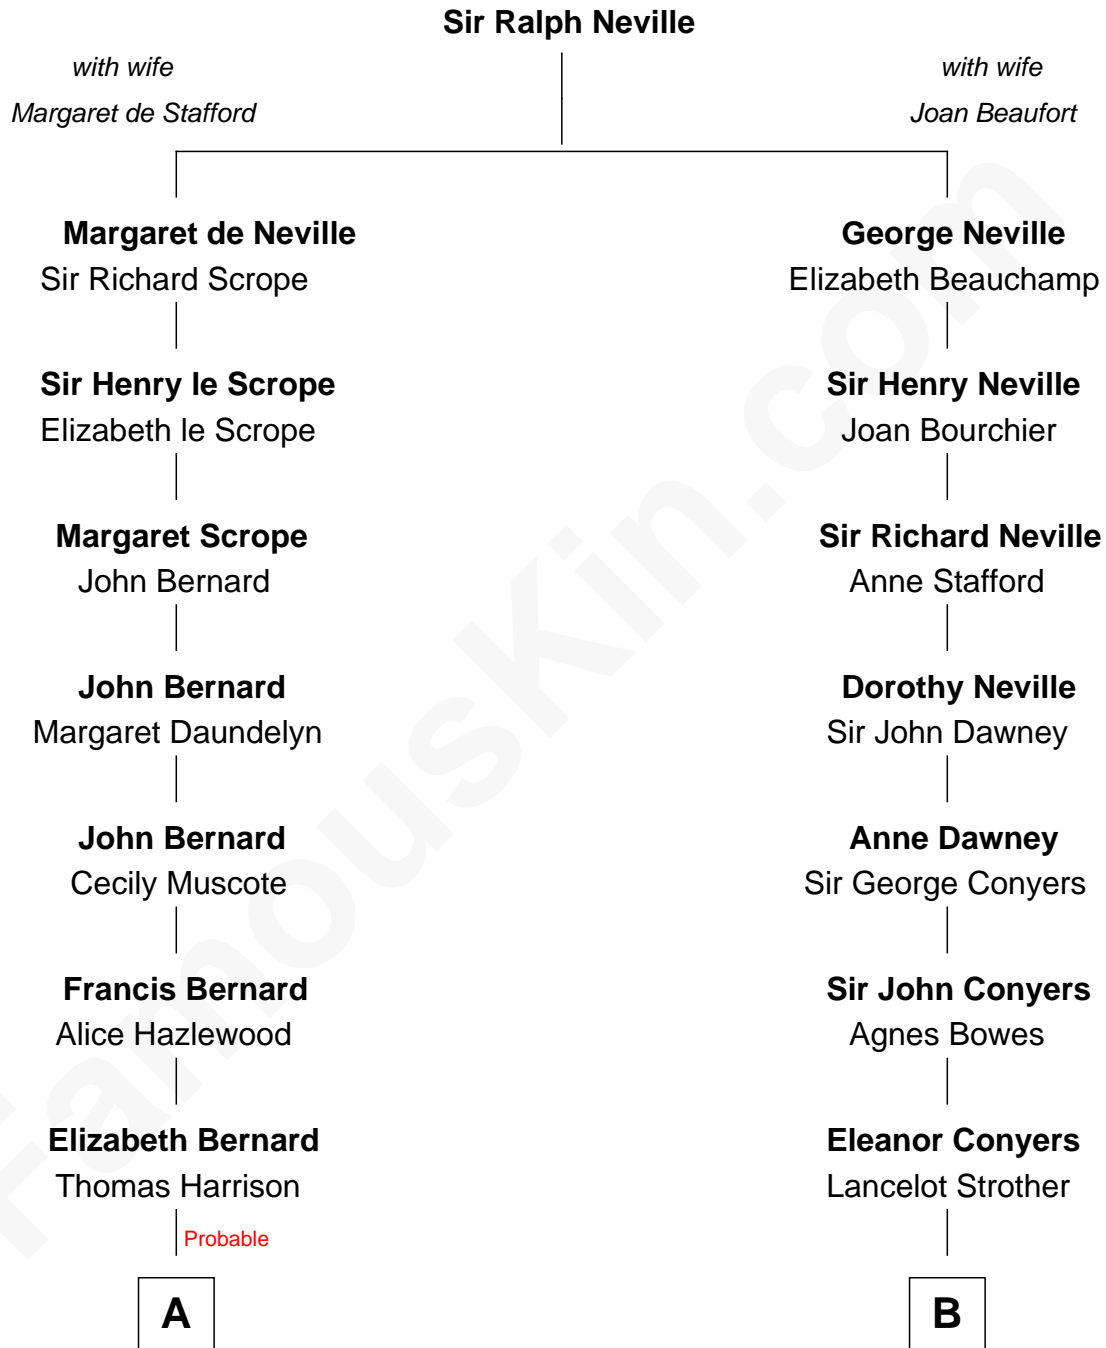

## Relationship Chart of

### Richard Henry Lee

*Signer of the Declaration of Independence*

11th cousin 7 times removed of

**Parker Stevenson**

*TV and Movie Actor*

**C**

**Sarah Meade Price**  
Richard Stevenson Parker

**Parker Stevenson**  
*TV and Movie Actor*