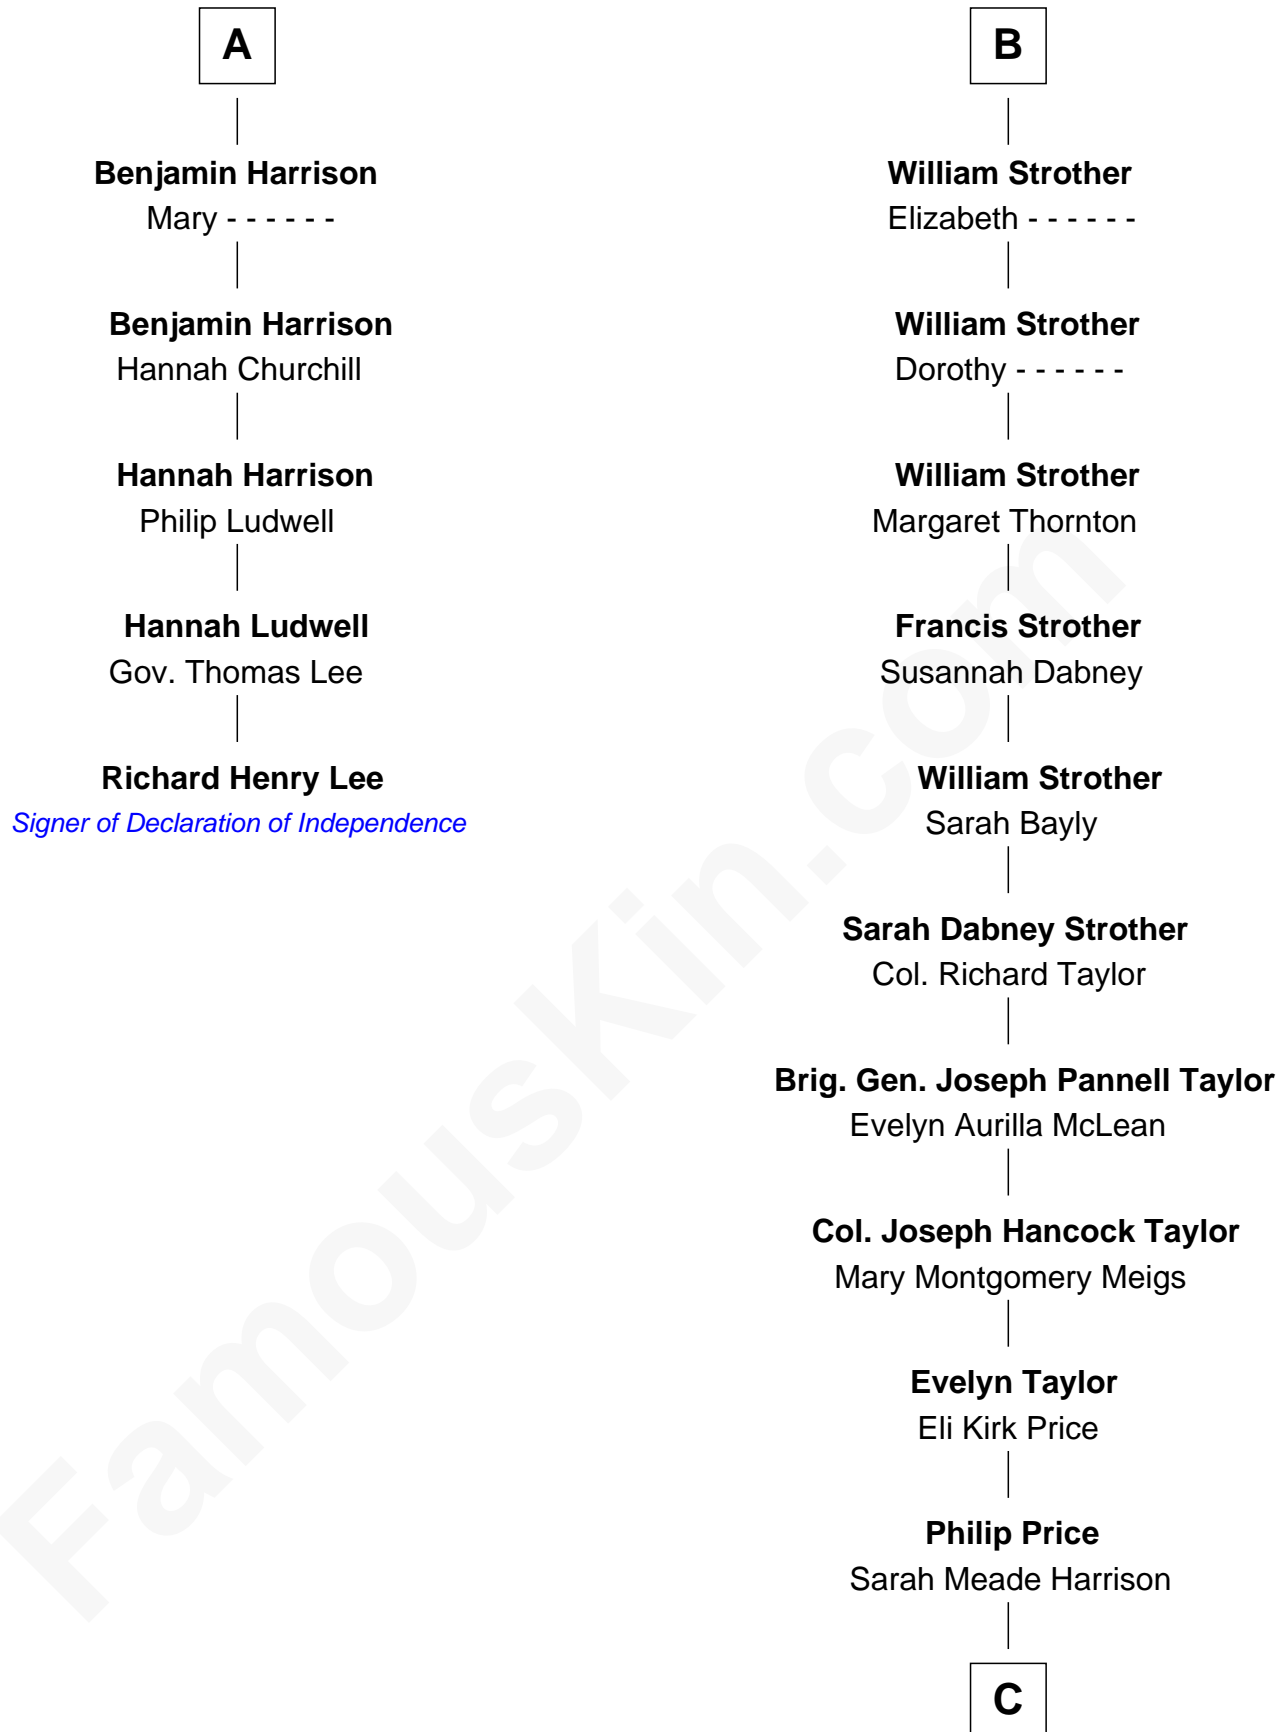

## Relationship Chart of

### Richard Henry Lee

*Signer of the Declaration of Independence*

11th cousin 7 times removed of

**Parker Stevenson**

*TV and Movie Actor*

**C**

**Sarah Meade Price**  
Richard Stevenson Parker

**Parker Stevenson**  
*TV and Movie Actor*