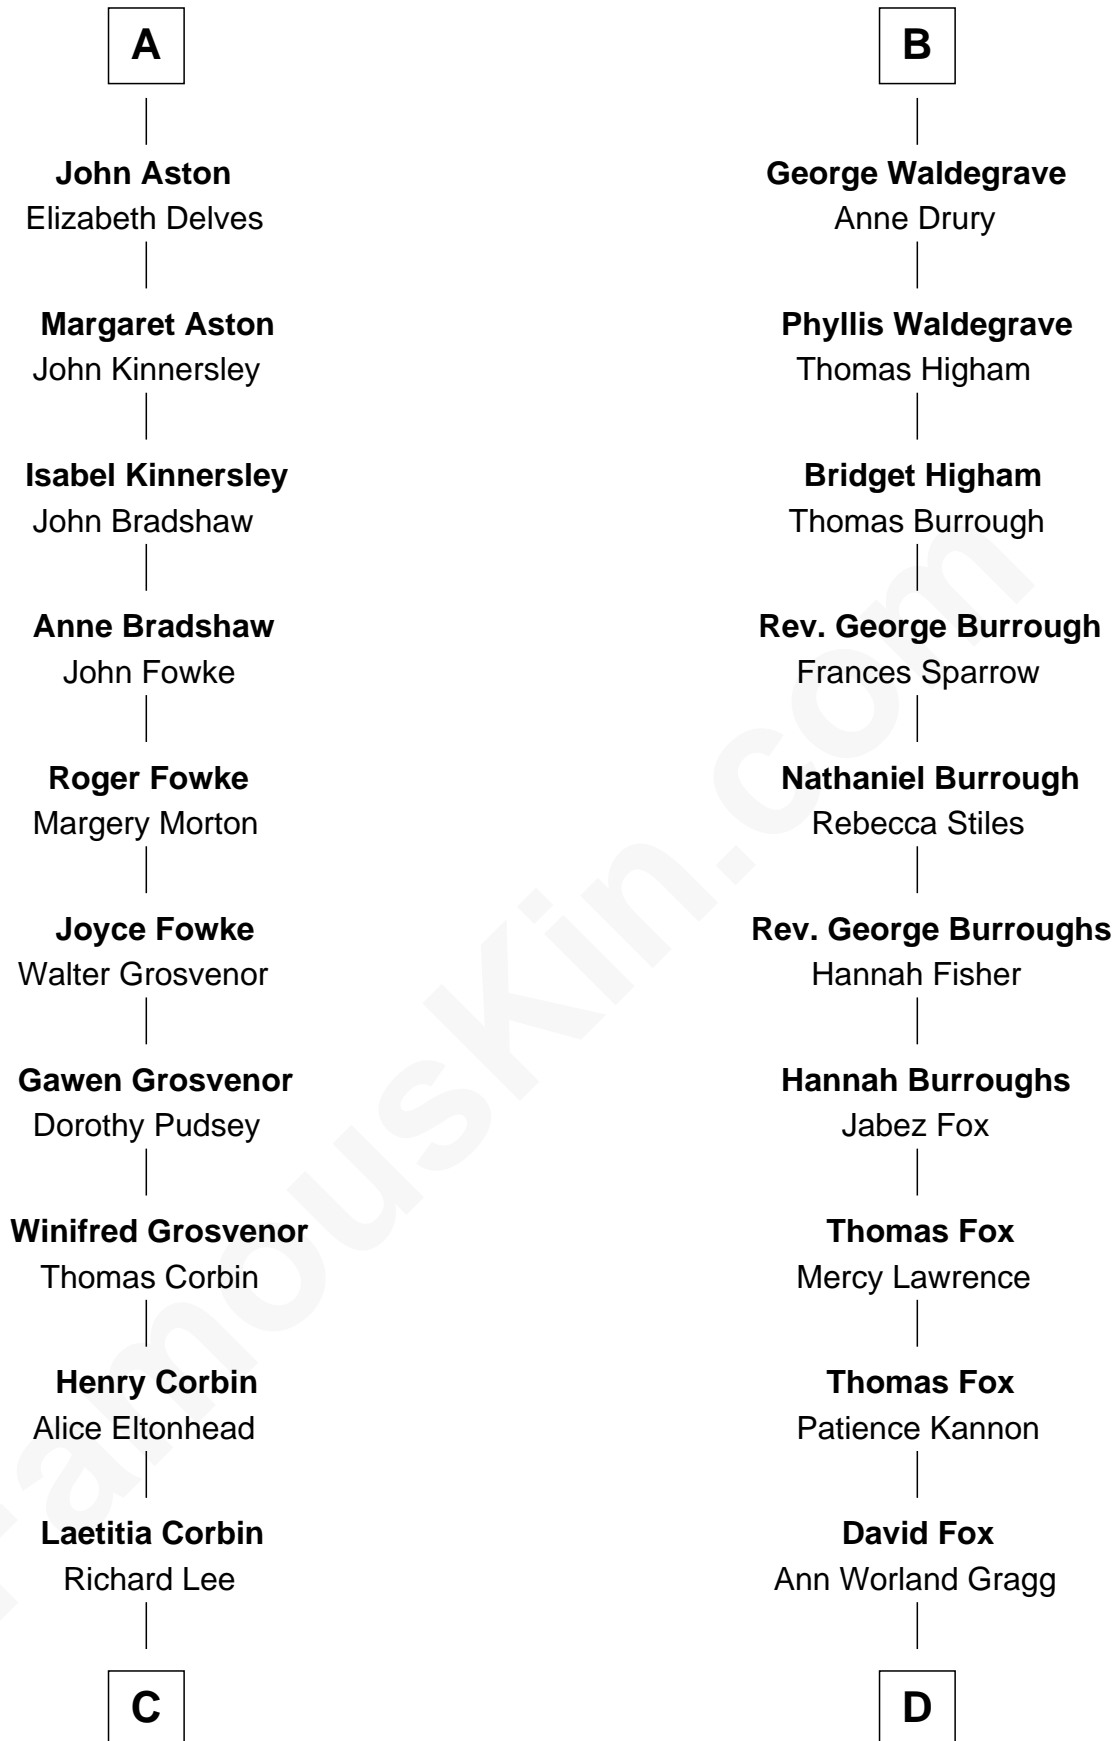

FamousKin.com

Relationship Chart of

Richard Henry Lee

Signer of the Declaration of Independence

18th cousin 3 times removed of

Bob Moore

Co-Founder, Bob's Red Mill

C

Gov. Thomas Lee

Hannah Ludwell

Richard Henry Lee

Signer of Declaration of Independence

D

Morris Fox

Sarah A. Smith

Violette Fox

Daniel Francis Learnard

Clinton Morris Learnard

Gertrude Maud Yost

Doris Dell Learnard

Kenneth Earl Moore

Bob Moore

Co-Founder, Bob's Red Mill

FamousKin.com