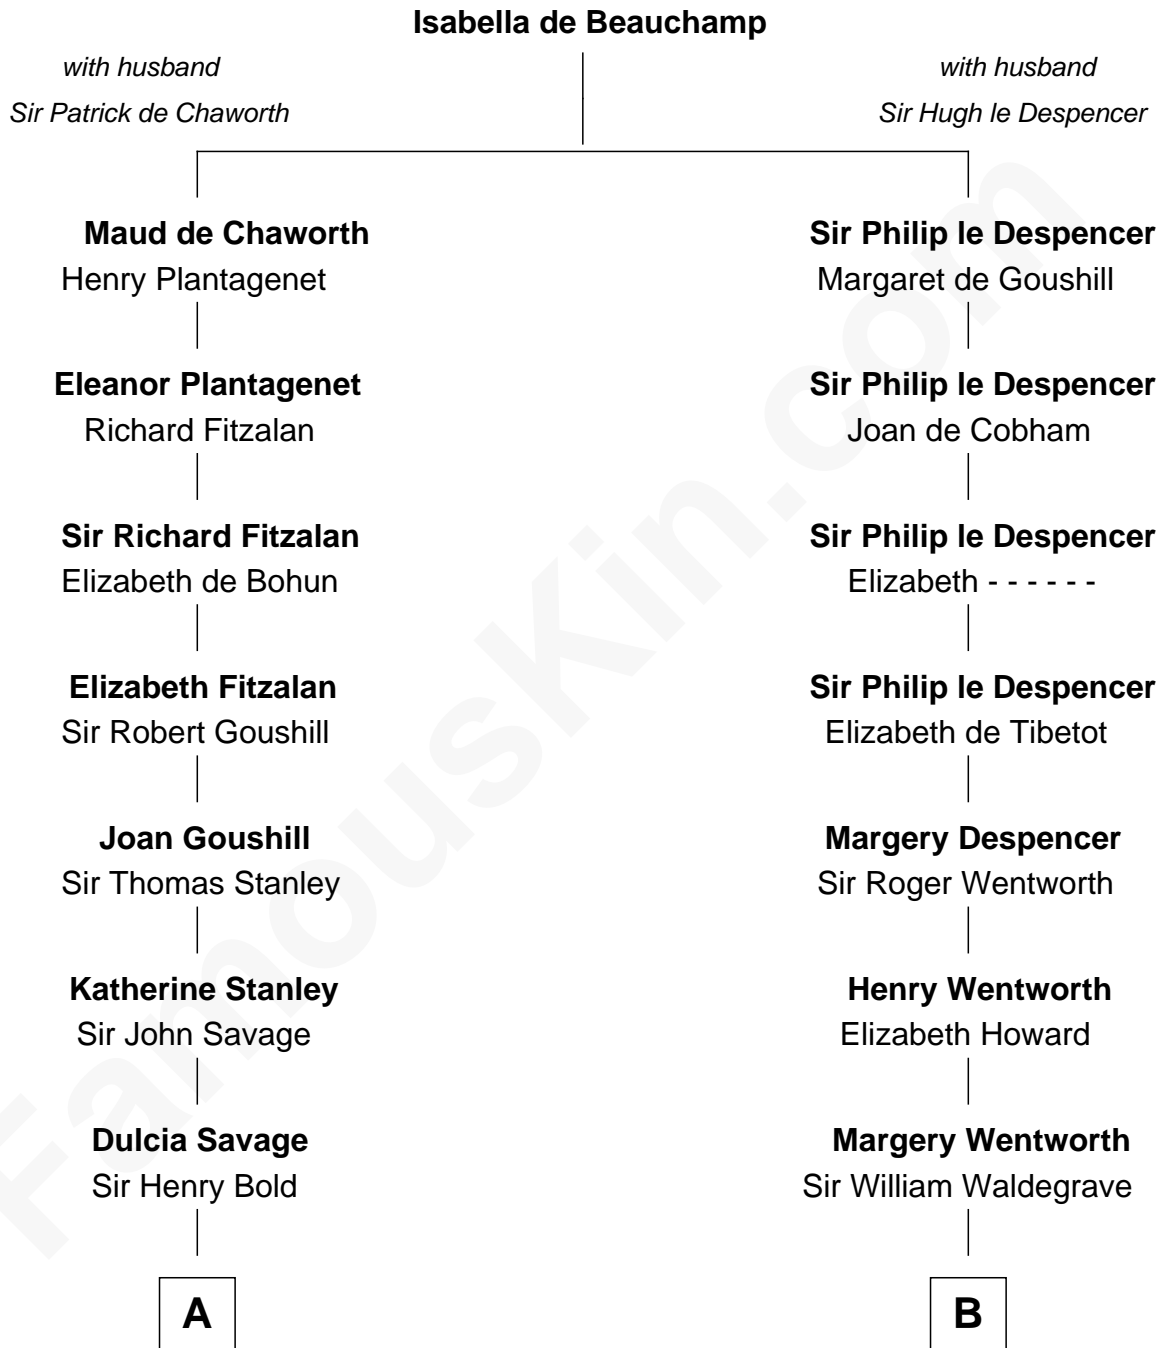

## Relationship Chart of

### Richard Henry Lee

*Signer of the Declaration of Independence*

14th cousin 7 times removed of

**Bob Moore**

*Co-Founder, Bob's Red Mill*

**C**

**Morris Fox**

Sarah A. Smith

**Violette Fox**

Daniel Francis Learnard

**Clinton Morris Learnard**

Gertrude Maud Yost

**Doris Dell Learnard**

Kenneth Earl Moore

**Bob Moore**

*Co-Founder, Bob's Red Mill*