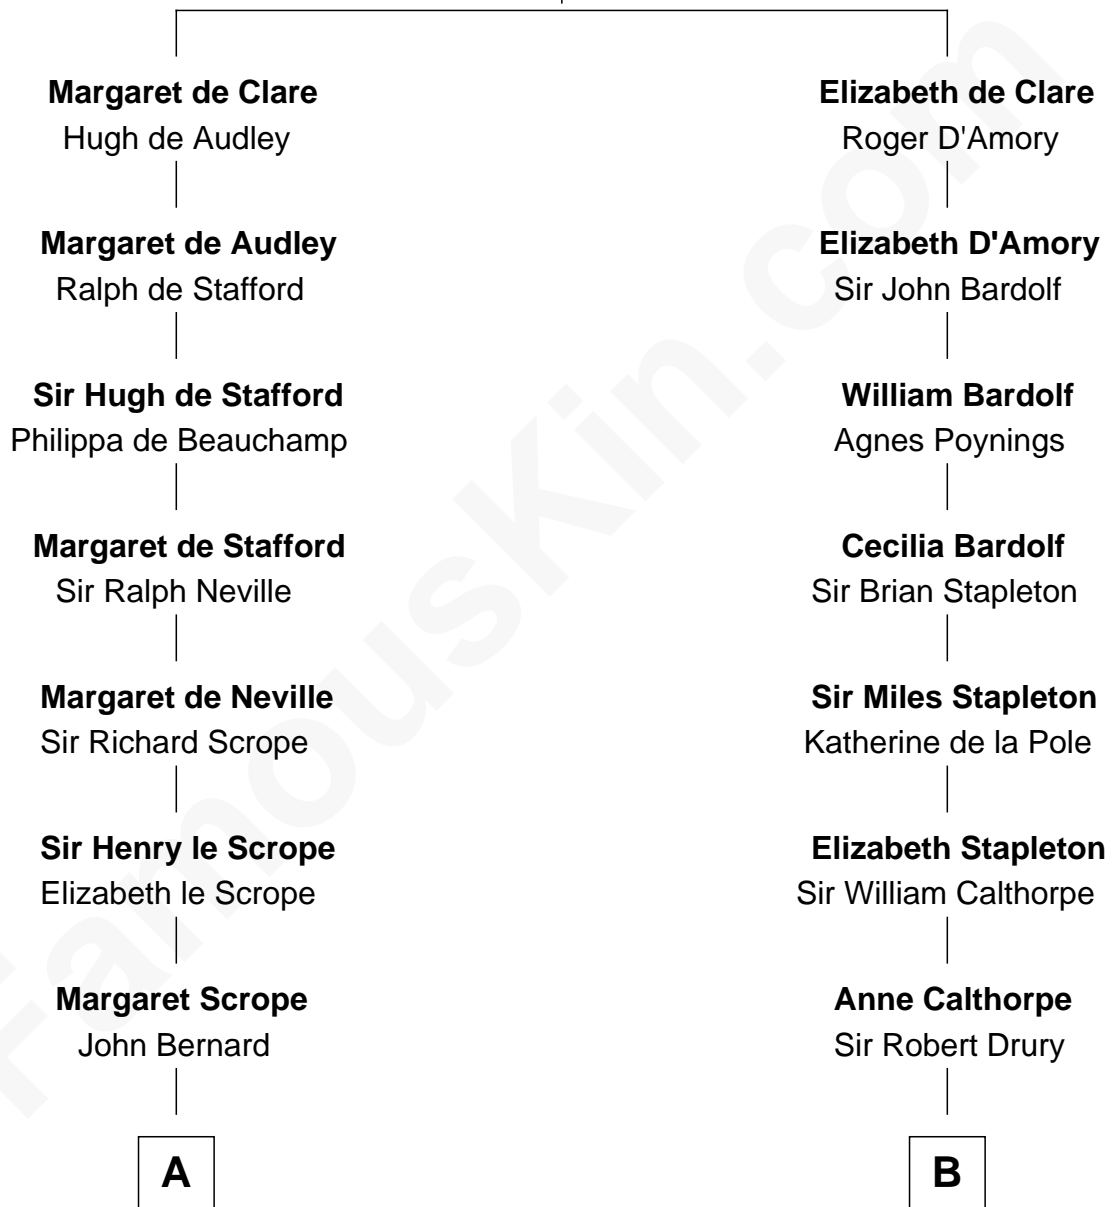

## Relationship Chart of

### Richard Henry Lee

*Signer of the Declaration of Independence*

15th cousin 6 times removed of

**Bob Moore**

*Co-Founder, Bob's Red Mill*

**Sir Gilbert de Clare**

Joan of Acre

**C**

**Morris Fox**

Sarah A. Smith

**Violette Fox**

Daniel Francis Learnard

**Clinton Morris Learnard**

Gertrude Maud Yost

**Doris Dell Learnard**

Kenneth Earl Moore