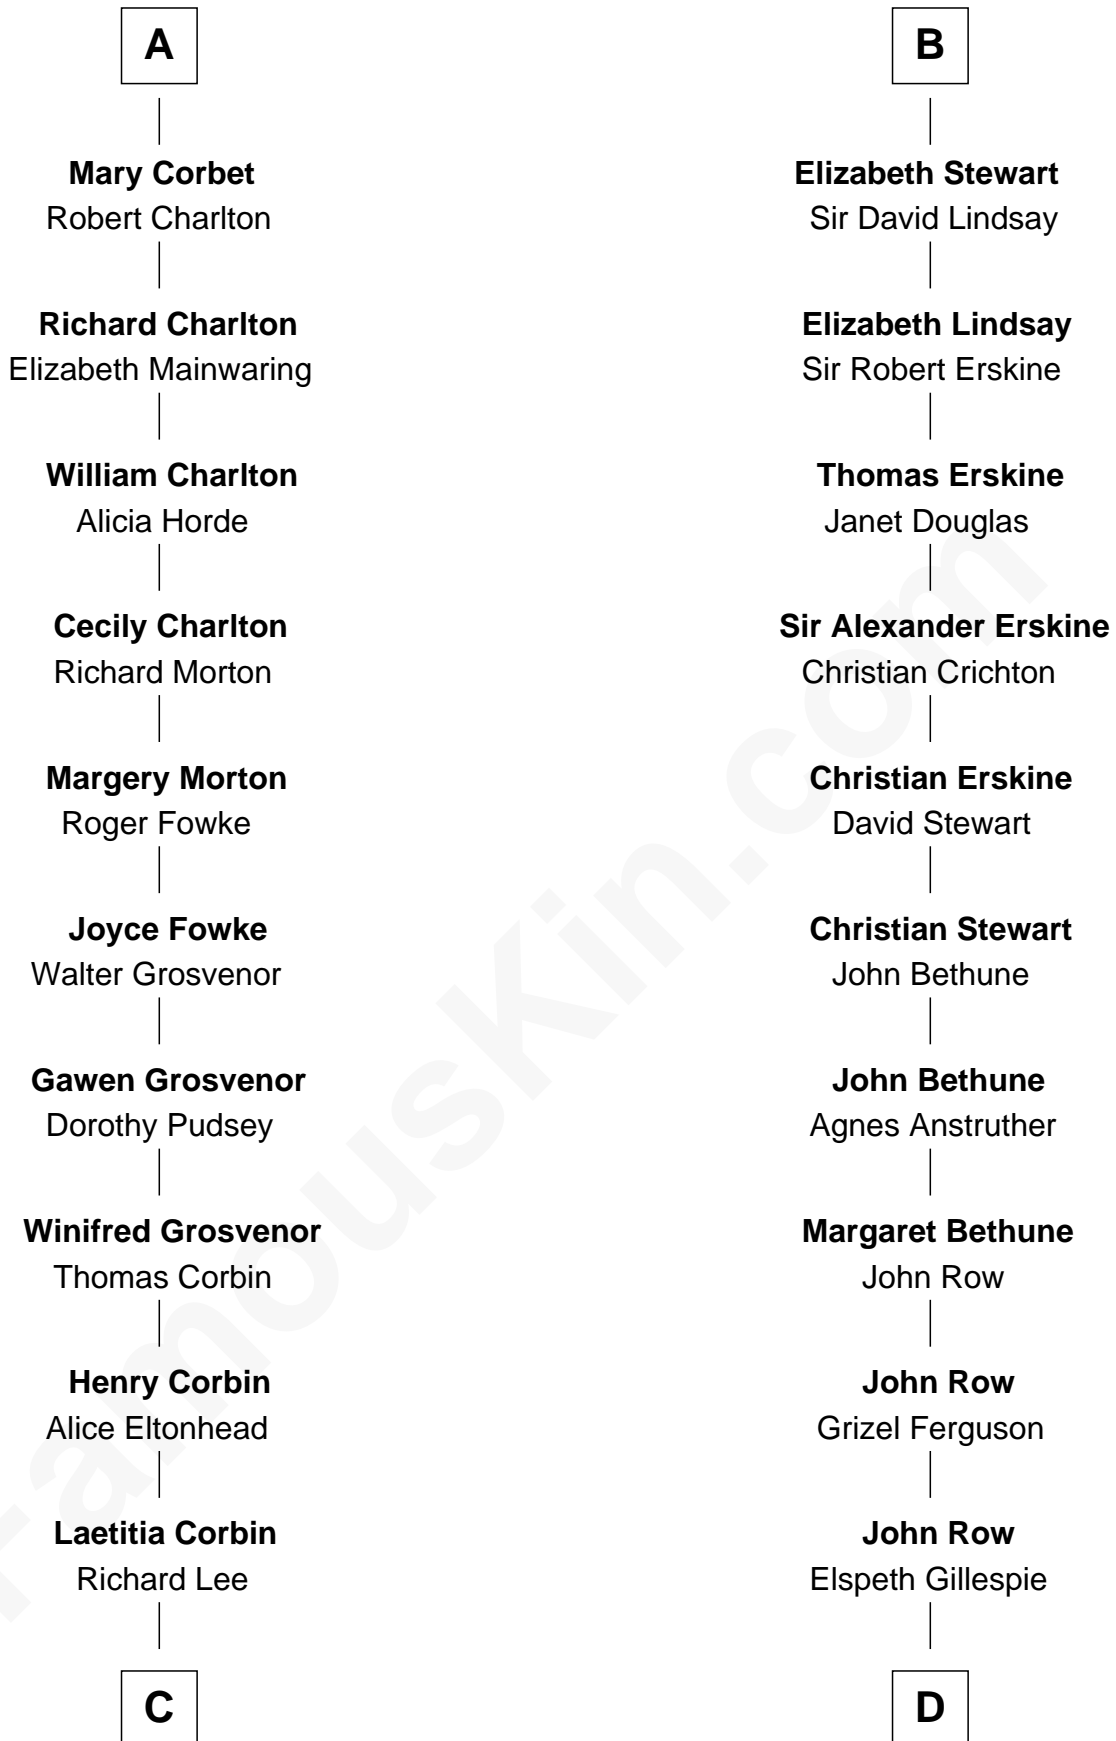

## Relationship Chart of

### Richard Henry Lee

*Signer of the Declaration of Independence*

18th cousin 2 times removed of

**General Hugh Mercer**  
*American Revolution*

**Hugh de Kevelioc**  
Bertrade de Montfort

**C**

**Gov. Thomas Lee**

Hannah Ludwell

**Richard Henry Lee**

*Signer of Declaration of Independence*

**D**

**Lilias Row**

John Mercer

**Thomas Mercer**

Isabel Smith