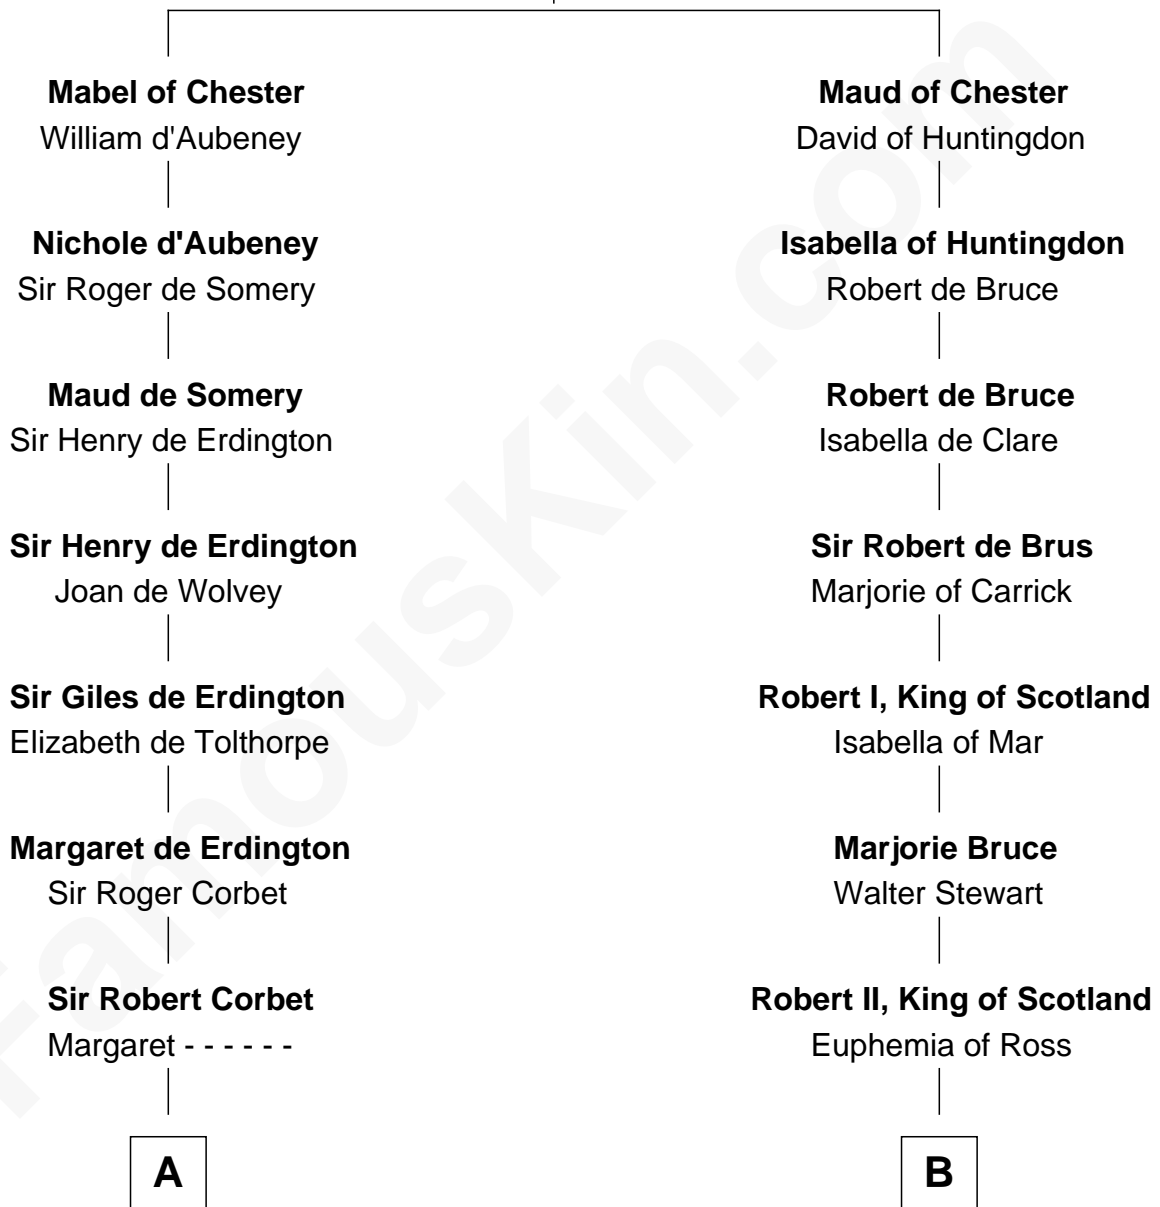

## Relationship Chart of

### Richard Henry Lee

*Signer of the Declaration of Independence*

18th cousin 2 times removed of

**General Hugh Mercer**  
*American Revolution*

**Hugh de Kevelioc**  
Bertrade de Montfort

**C**

**Gov. Thomas Lee**

Hannah Ludwell

**Richard Henry Lee**

*Signer of Declaration of Independence*

**D**

**Lilias Row**

John Mercer

**Thomas Mercer**

Isabel Smith