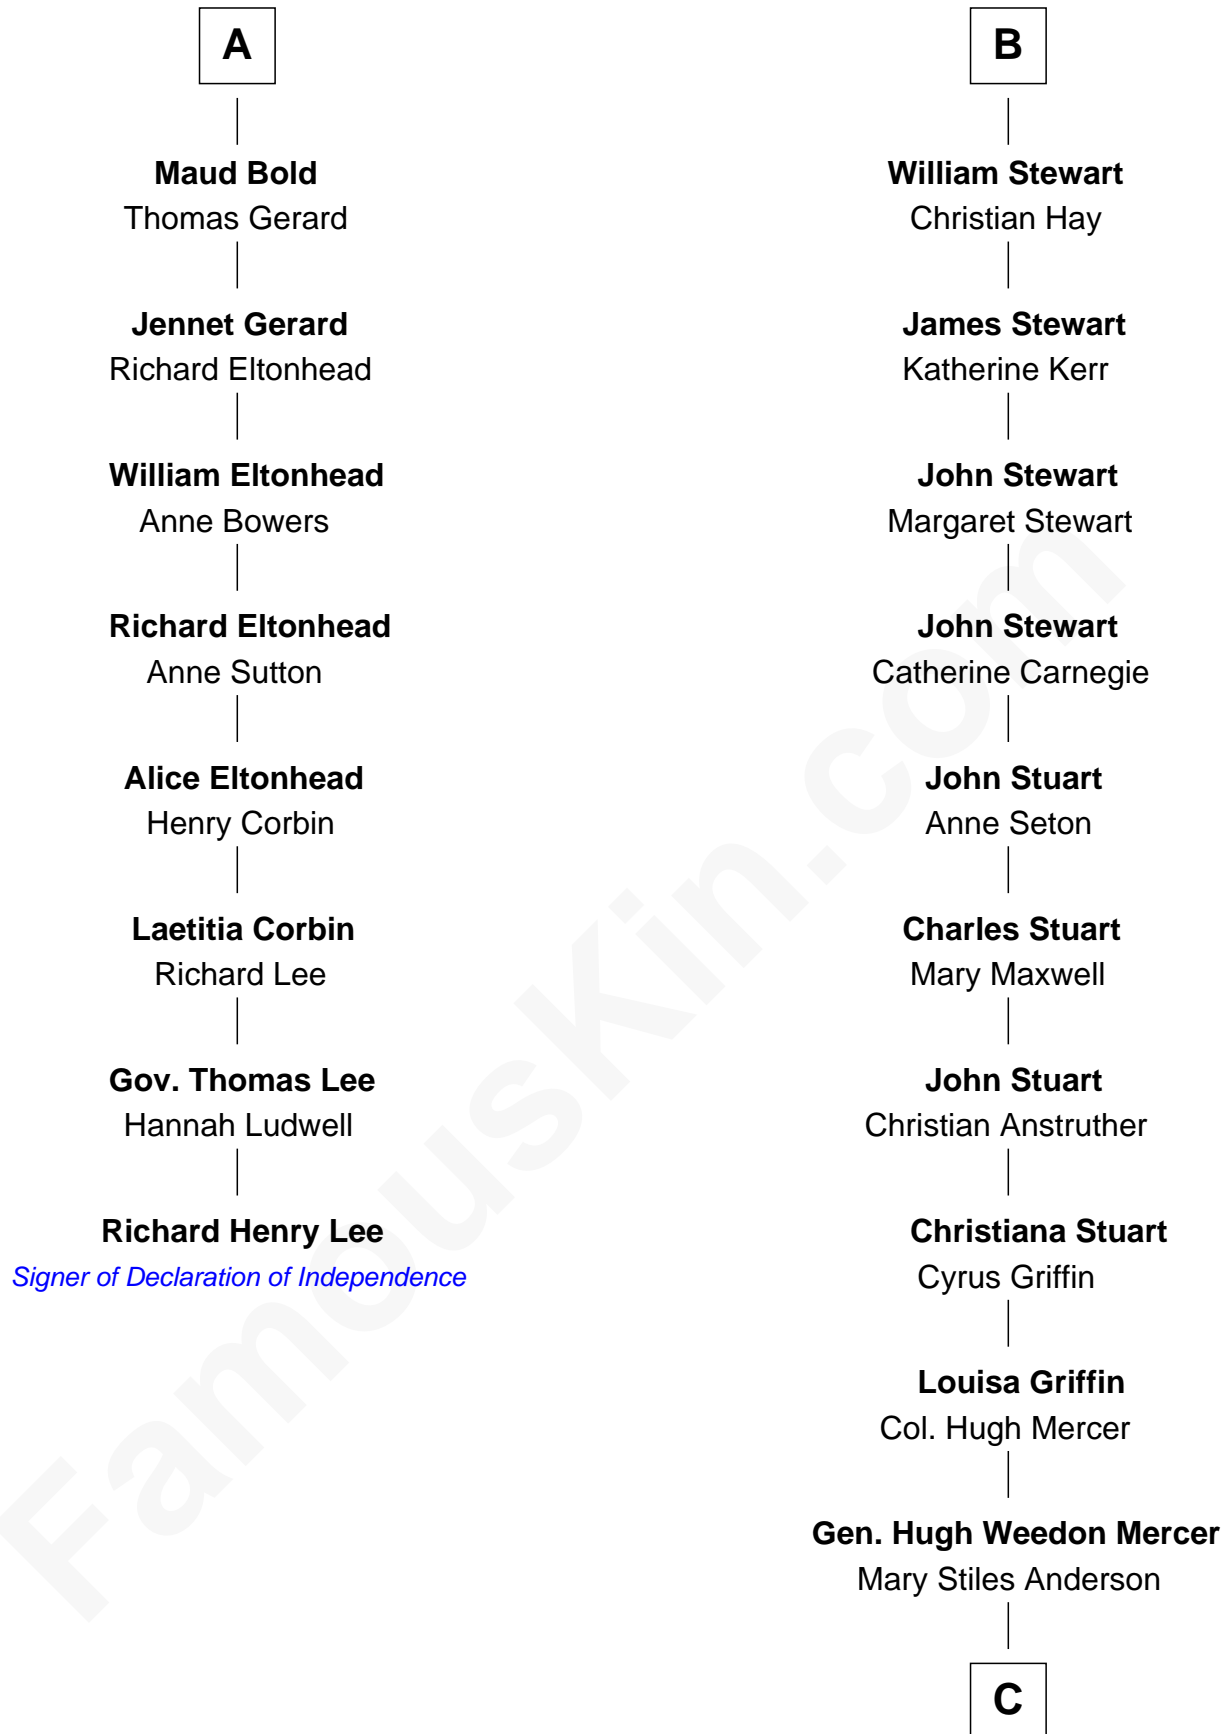

## Relationship Chart of

### Richard Henry Lee

*Signer of the Declaration of Independence*

14th cousin 5 times removed of

**Johnny Mercer**

*Songwriter and Co-Founder of Capitol Records*

**C**

George Anderson Mercer

Nanny Maury Herndon