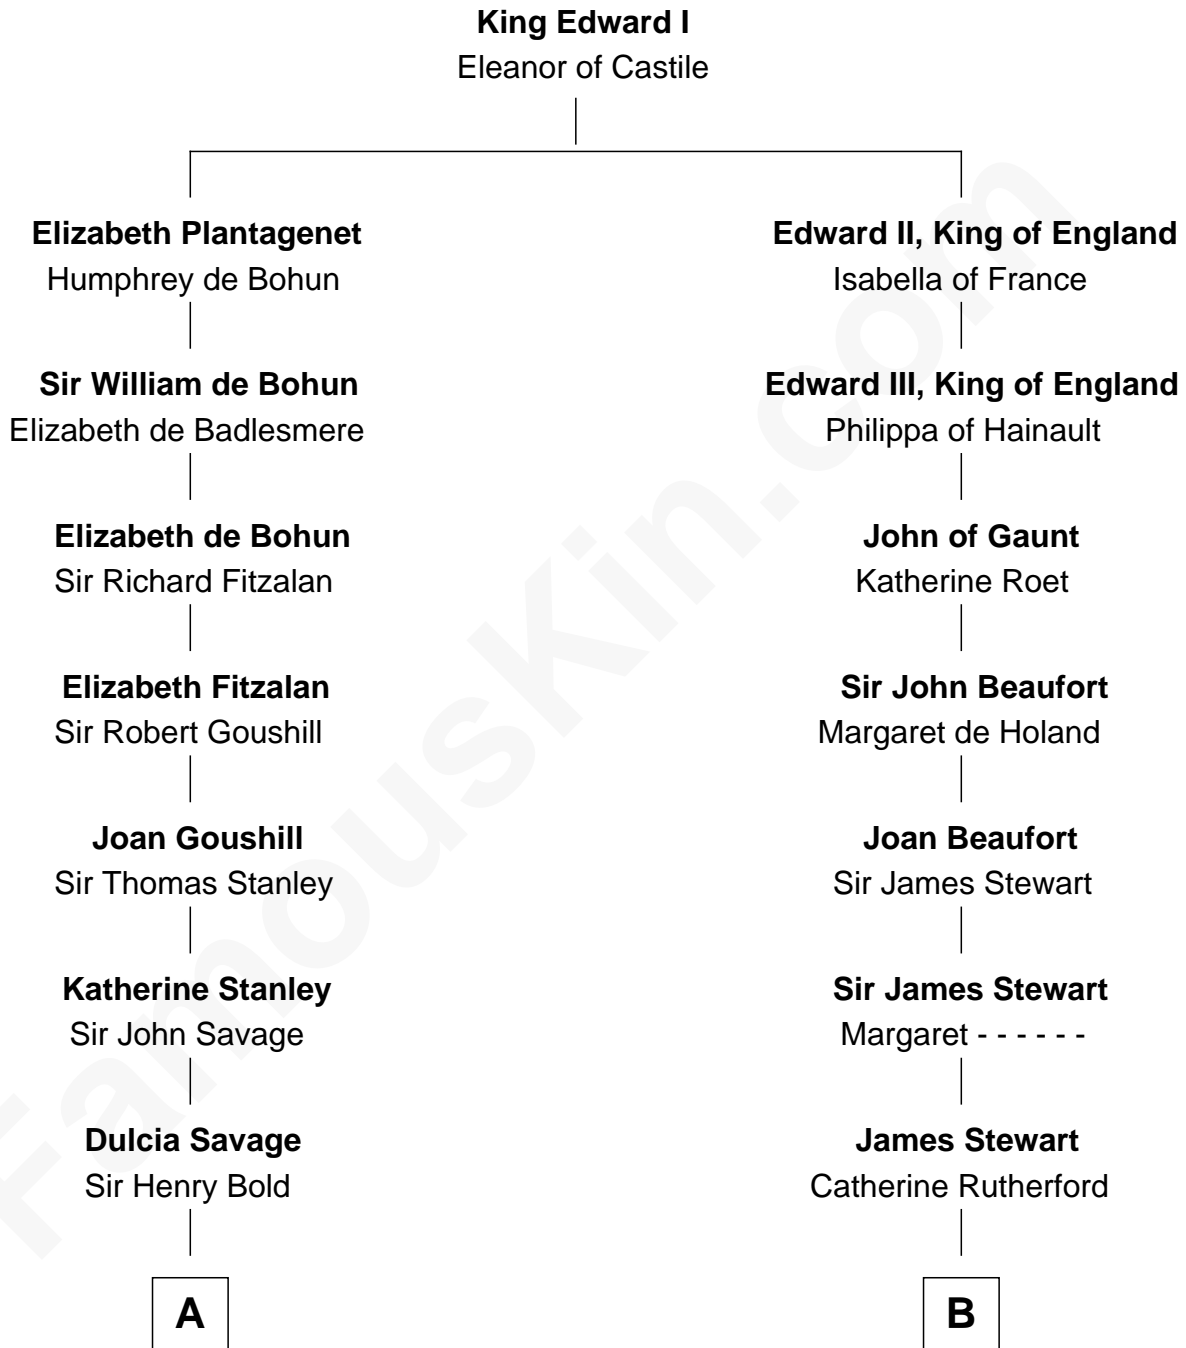

## Relationship Chart of

### Richard Henry Lee

*Signer of the Declaration of Independence*

14th cousin 5 times removed of

**Johnny Mercer**

*Songwriter and Co-Founder of Capitol Records*

**C**

George Anderson Mercer

Nanny Maury Herndon