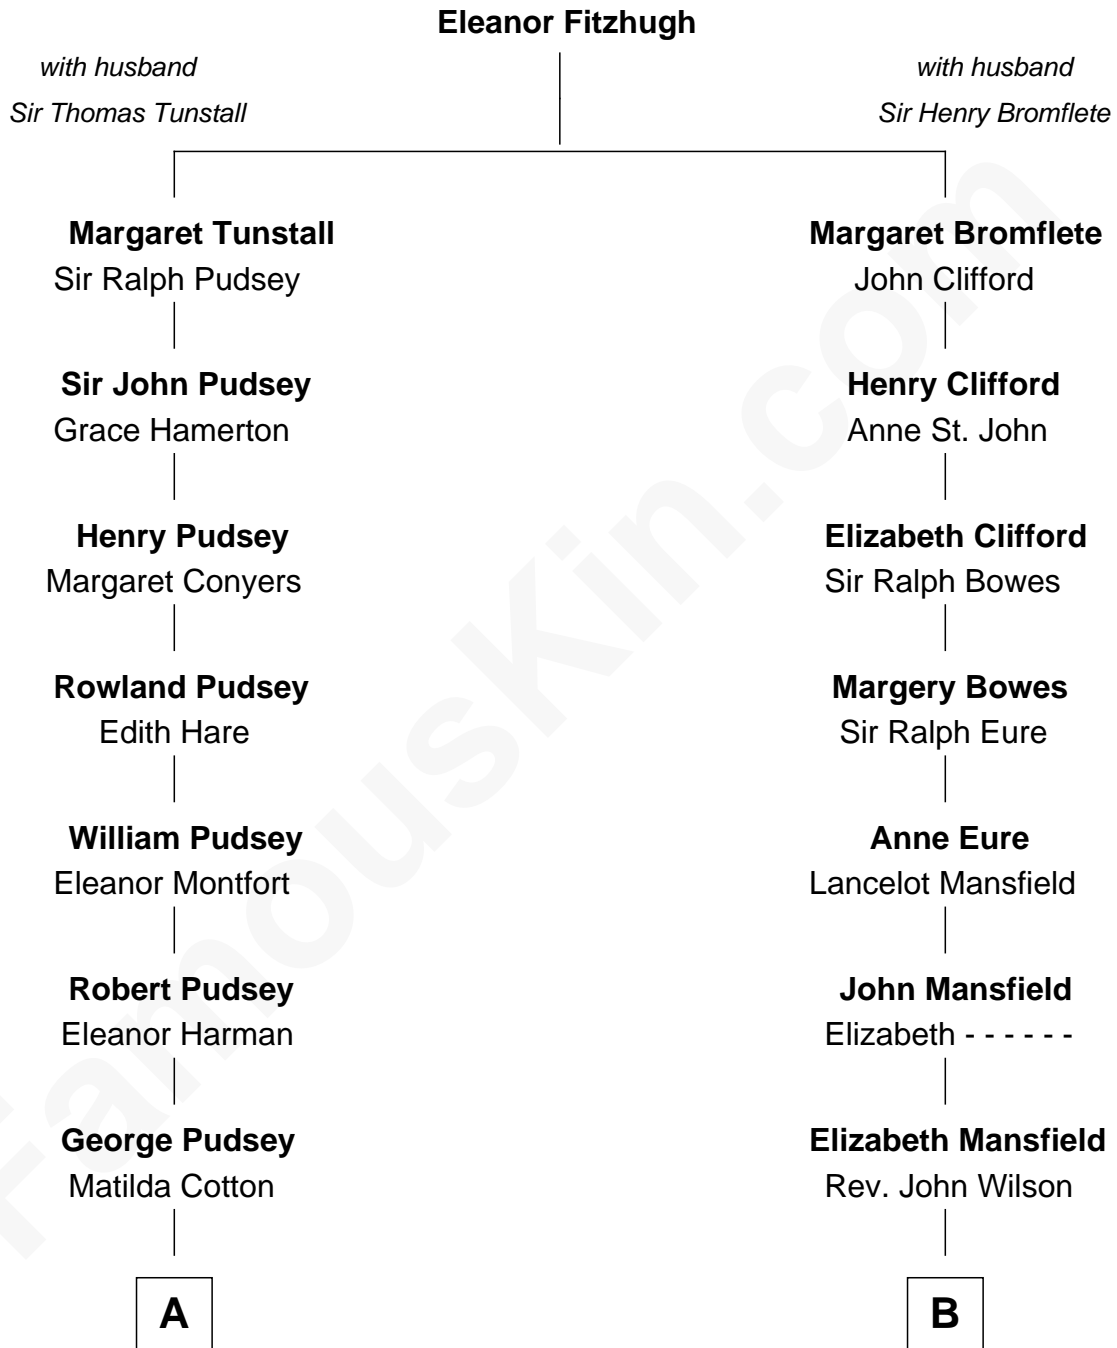

FamousKin.com

Relationship Chart of

Richard Henry Lee

Signer of the Declaration of Independence

12th cousin 5 times removed of

Zach Snyder
Filmmaker

A

Dorothy Pudsey
Gawen Grosvenor

Winifred Grosvenor
Thomas Corbin

Henry Corbin
Alice Eltonhead

Laetitia Corbin
Richard Lee

Gov. Thomas Lee
Hannah Ludwell

Richard Henry Lee
Signer of Declaration of Independence

B

Mary Wilson
Rev. Samuel Danforth