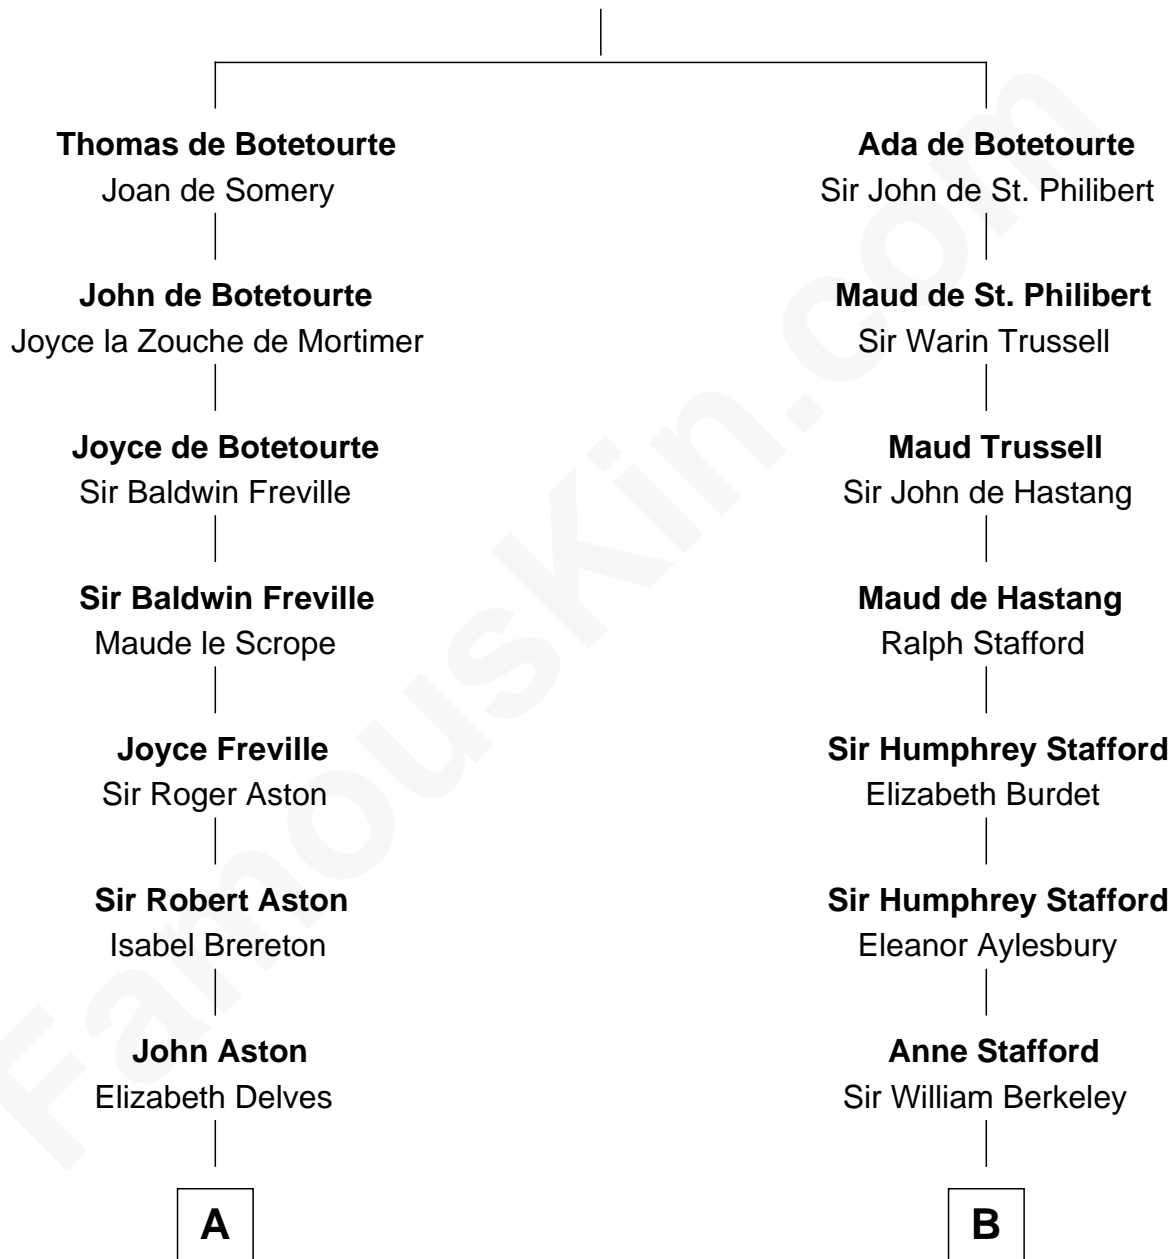

FamousKin.com

Relationship Chart of

Richard Henry Lee

Signer of the Declaration of Independence

17th cousin 4 times removed of

Robert Frost

Poet and Playwright

John de Botetourte

Maud FitzThomas

C

|
William Frost

Sarah Holt

|
Samuel Abbott Frost

Mary Blunt

|
William Prescott Frost

Judith Colcord