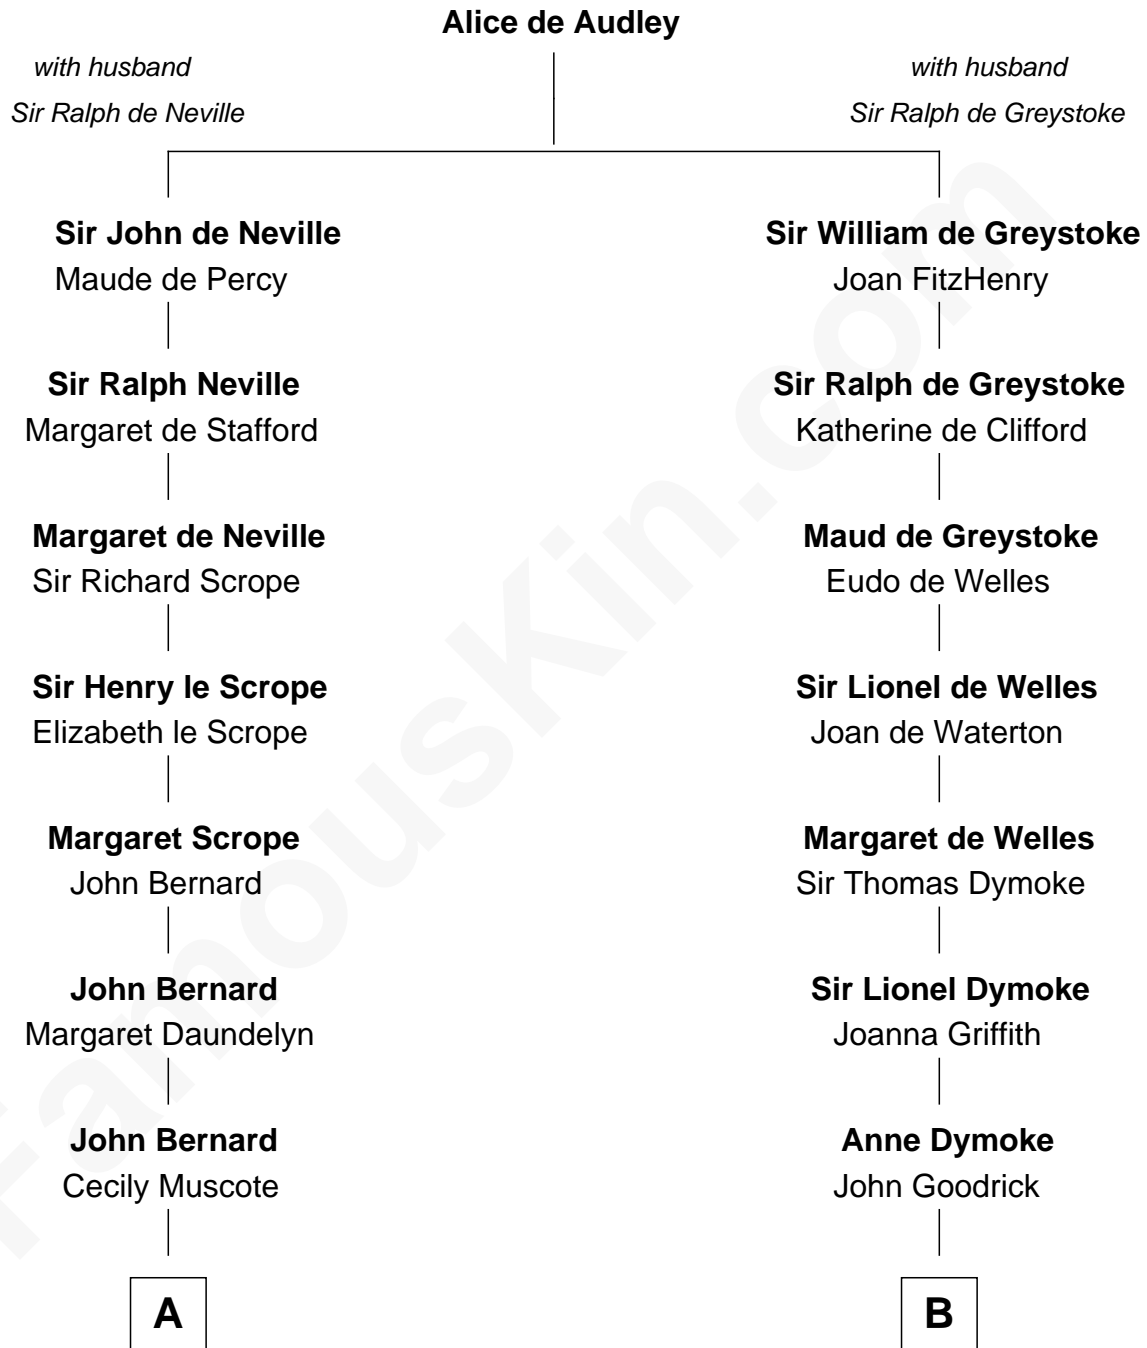

FamousKin.com

Relationship Chart of

Richard Henry Lee

Signer of the Declaration of Independence

13th cousin 5 times removed of

Robert Frost

Poet and Playwright

C

William Prescott Frost

Isabella Moodie

Robert Frost

Poet and Playwright

FamousKin.com