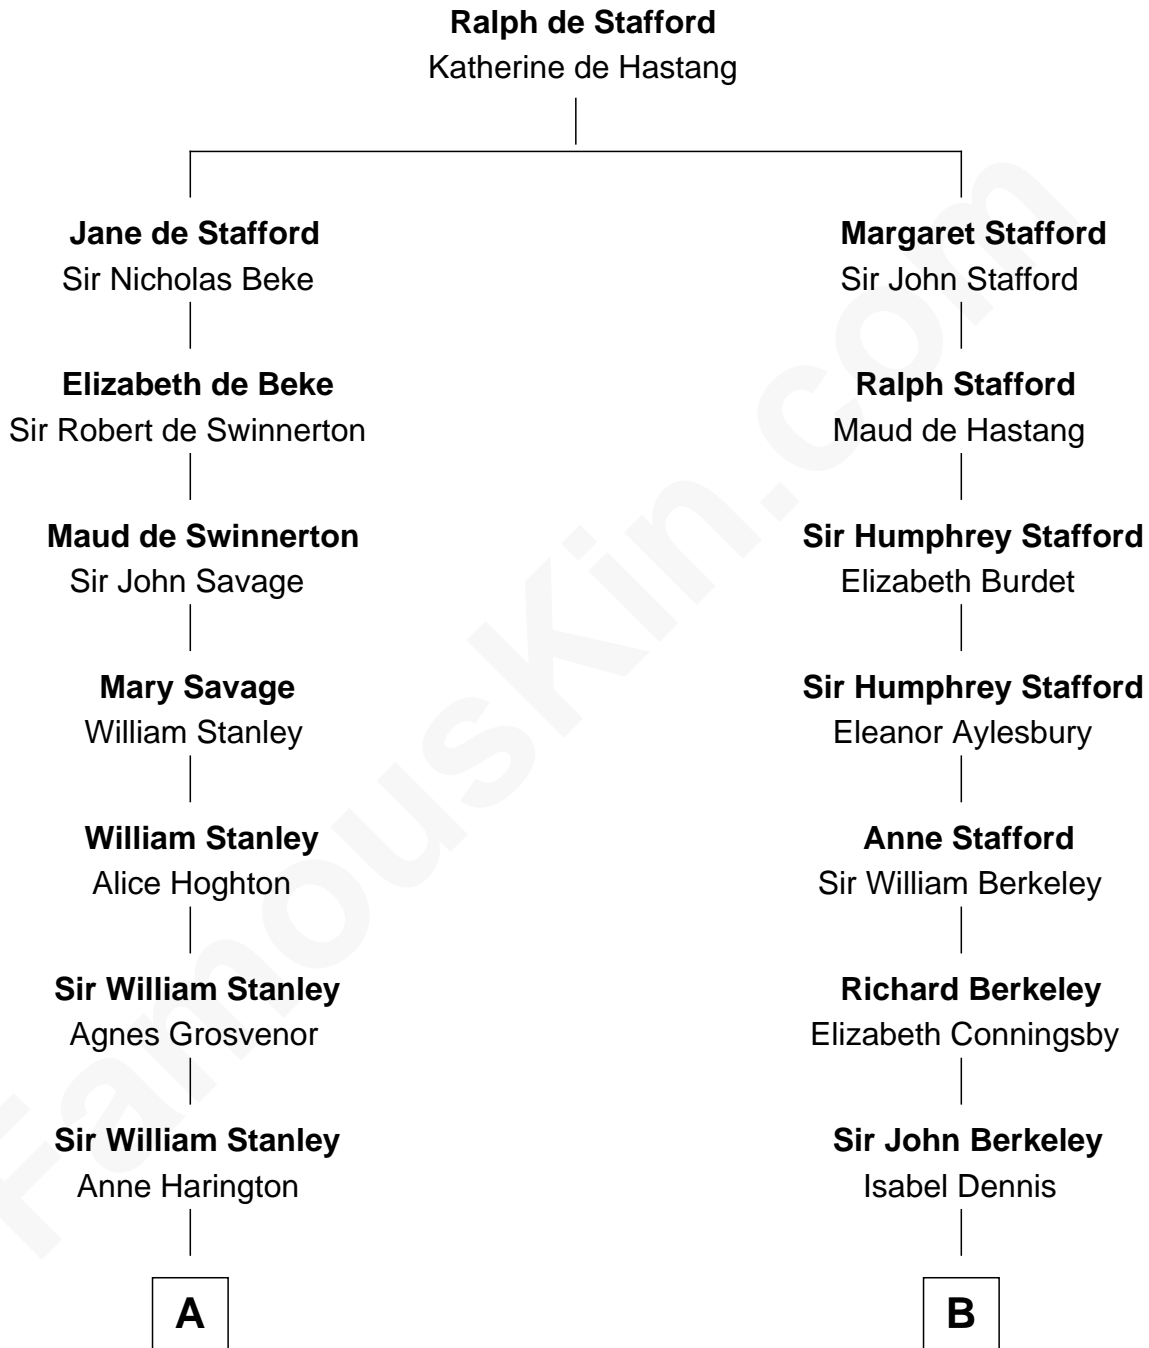

FamousKin.com

Relationship Chart of

Richard Henry Lee

Signer of the Declaration of Independence

13th cousin 6 times removed of

Robert Frost

Poet and Playwright

C