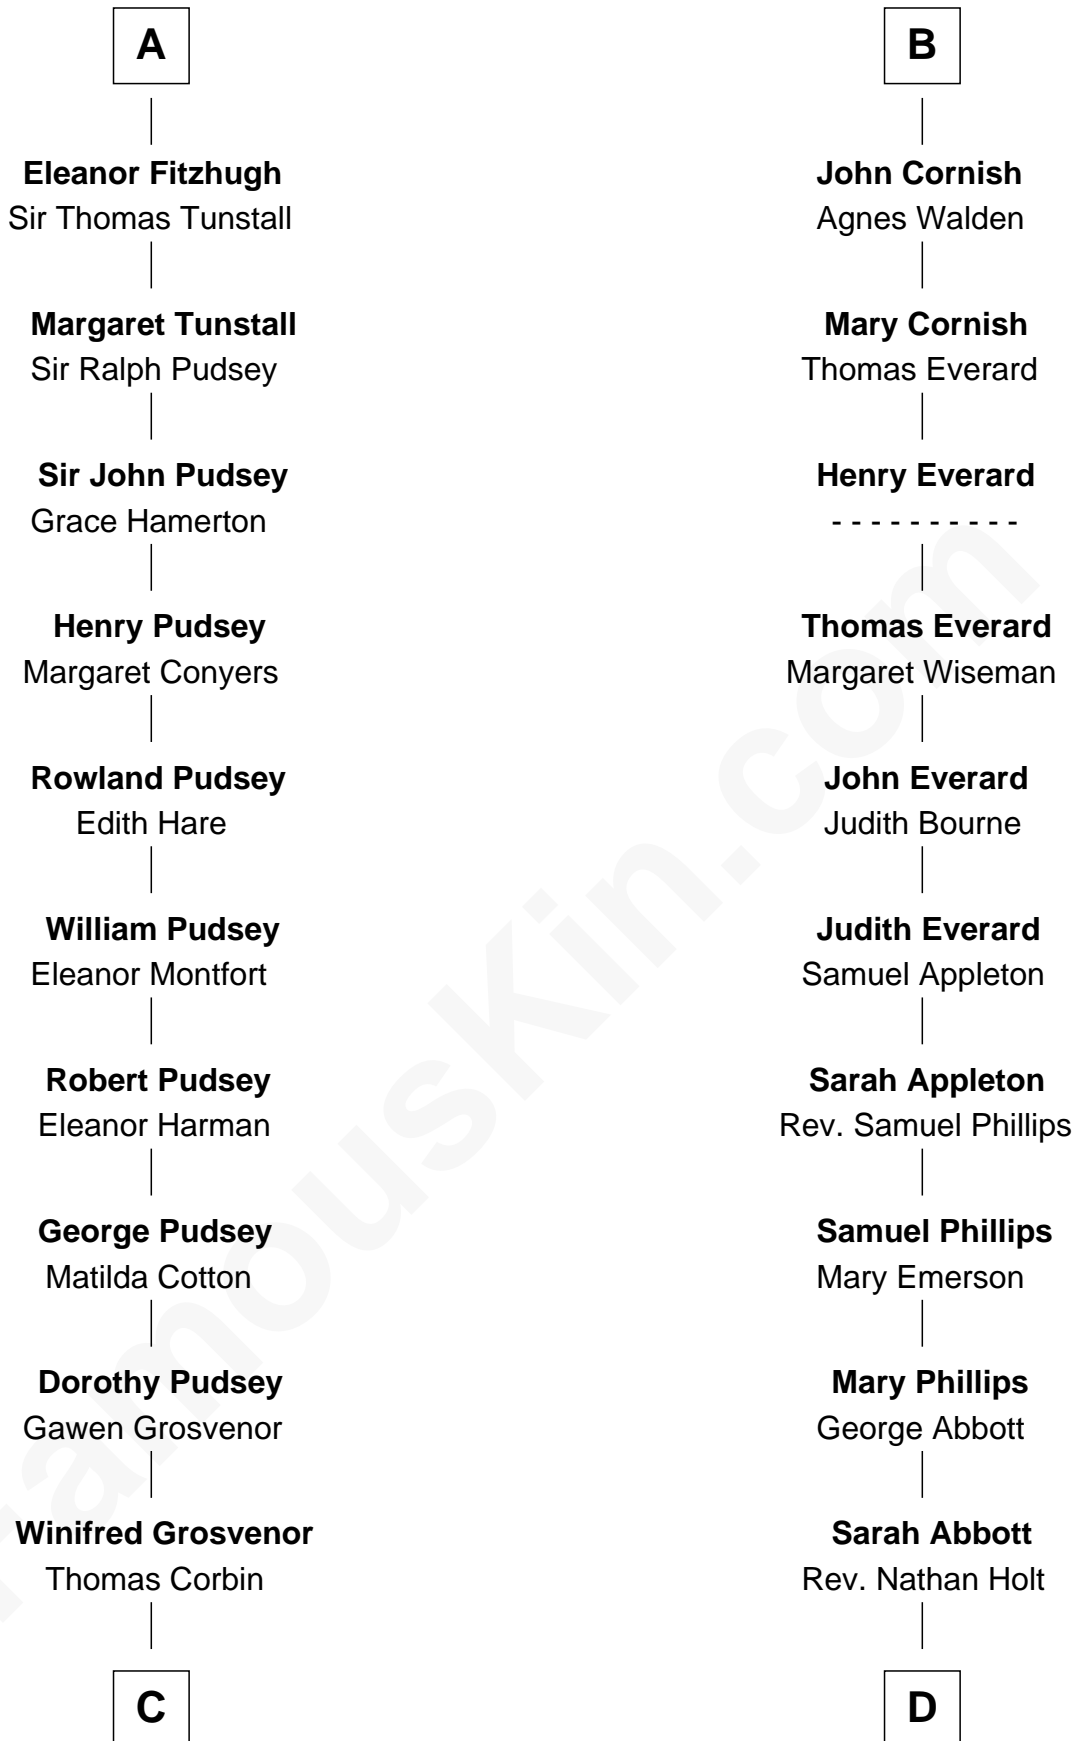

## Relationship Chart of

### Richard Henry Lee

*Signer of the Declaration of Independence*

20th cousin 1 time removed of

### Robert Frost

*Poet and Playwright*

**C**

**Henry Corbin**  
Alice Eltonhead

**Laetitia Corbin**  
Richard Lee

**Gov. Thomas Lee**  
Hannah Ludwell

**Richard Henry Lee**  
*Signer of Declaration of Independence*