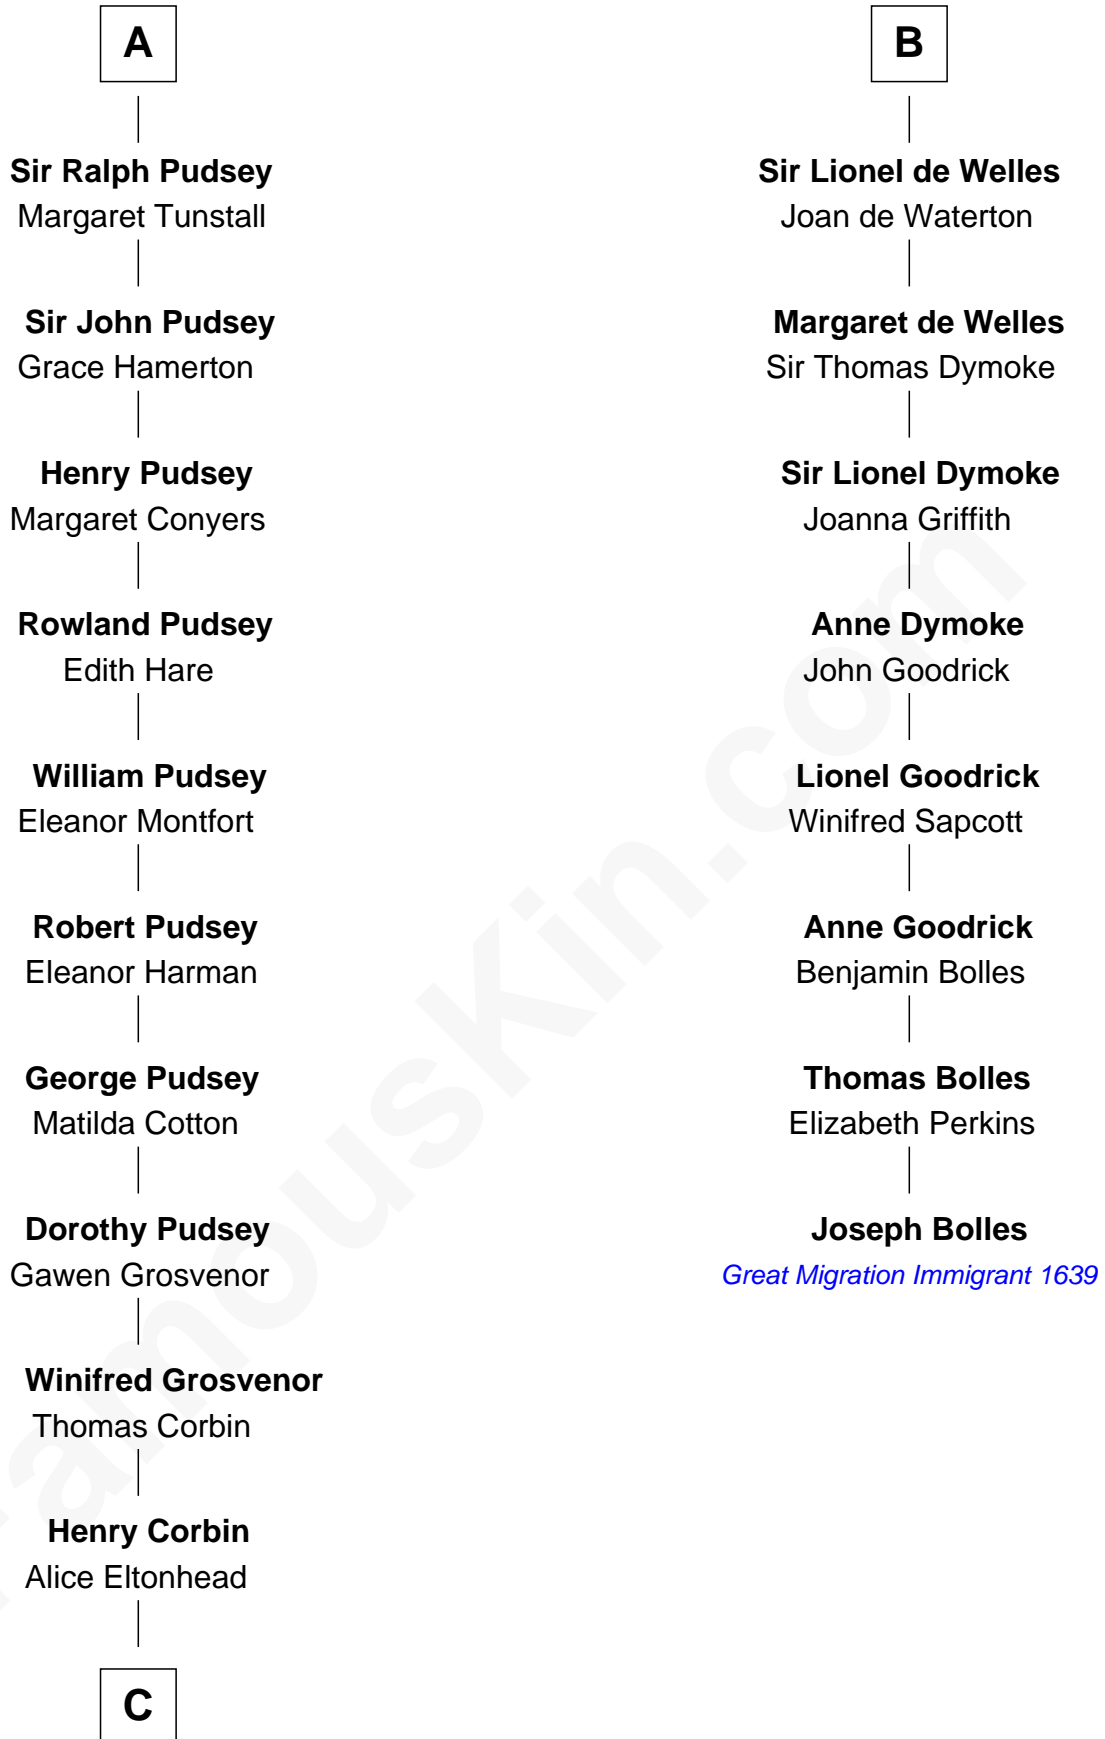

FamousKin.com

Relationship Chart of

Richard Henry Lee

Signer of the Declaration of Independence

14th cousin 5 times removed of

Joseph Bolles

(c1608 - 1678) Great Migration Immigrant 1639

C

—
Laetitia Corbin

Richard Lee

—
Gov. Thomas Lee

Hannah Ludwell

—
Richard Henry Lee

Signer of Declaration of Independence

FamousKin.com