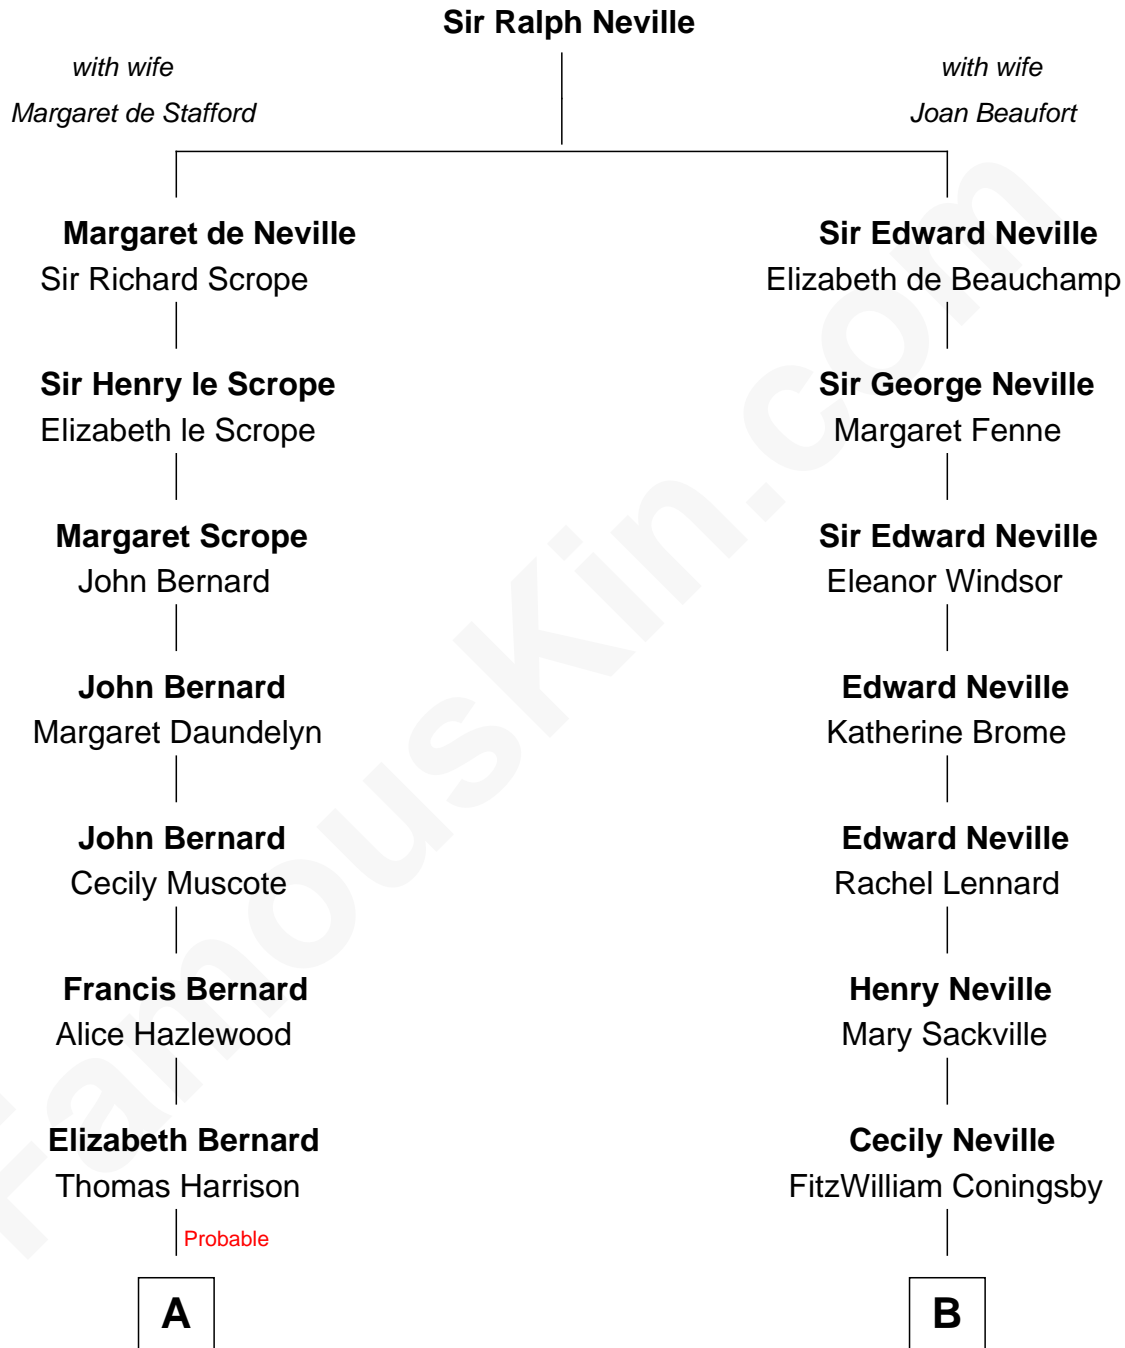

## Relationship Chart of

### Richard Henry Lee

*Signer of the Declaration of Independence*

11th cousin 5 times removed of

**Anthony West**

*Novelist and writer for the New Yorker*

**A**

**Benjamin Harrison**

Mary - - - - -