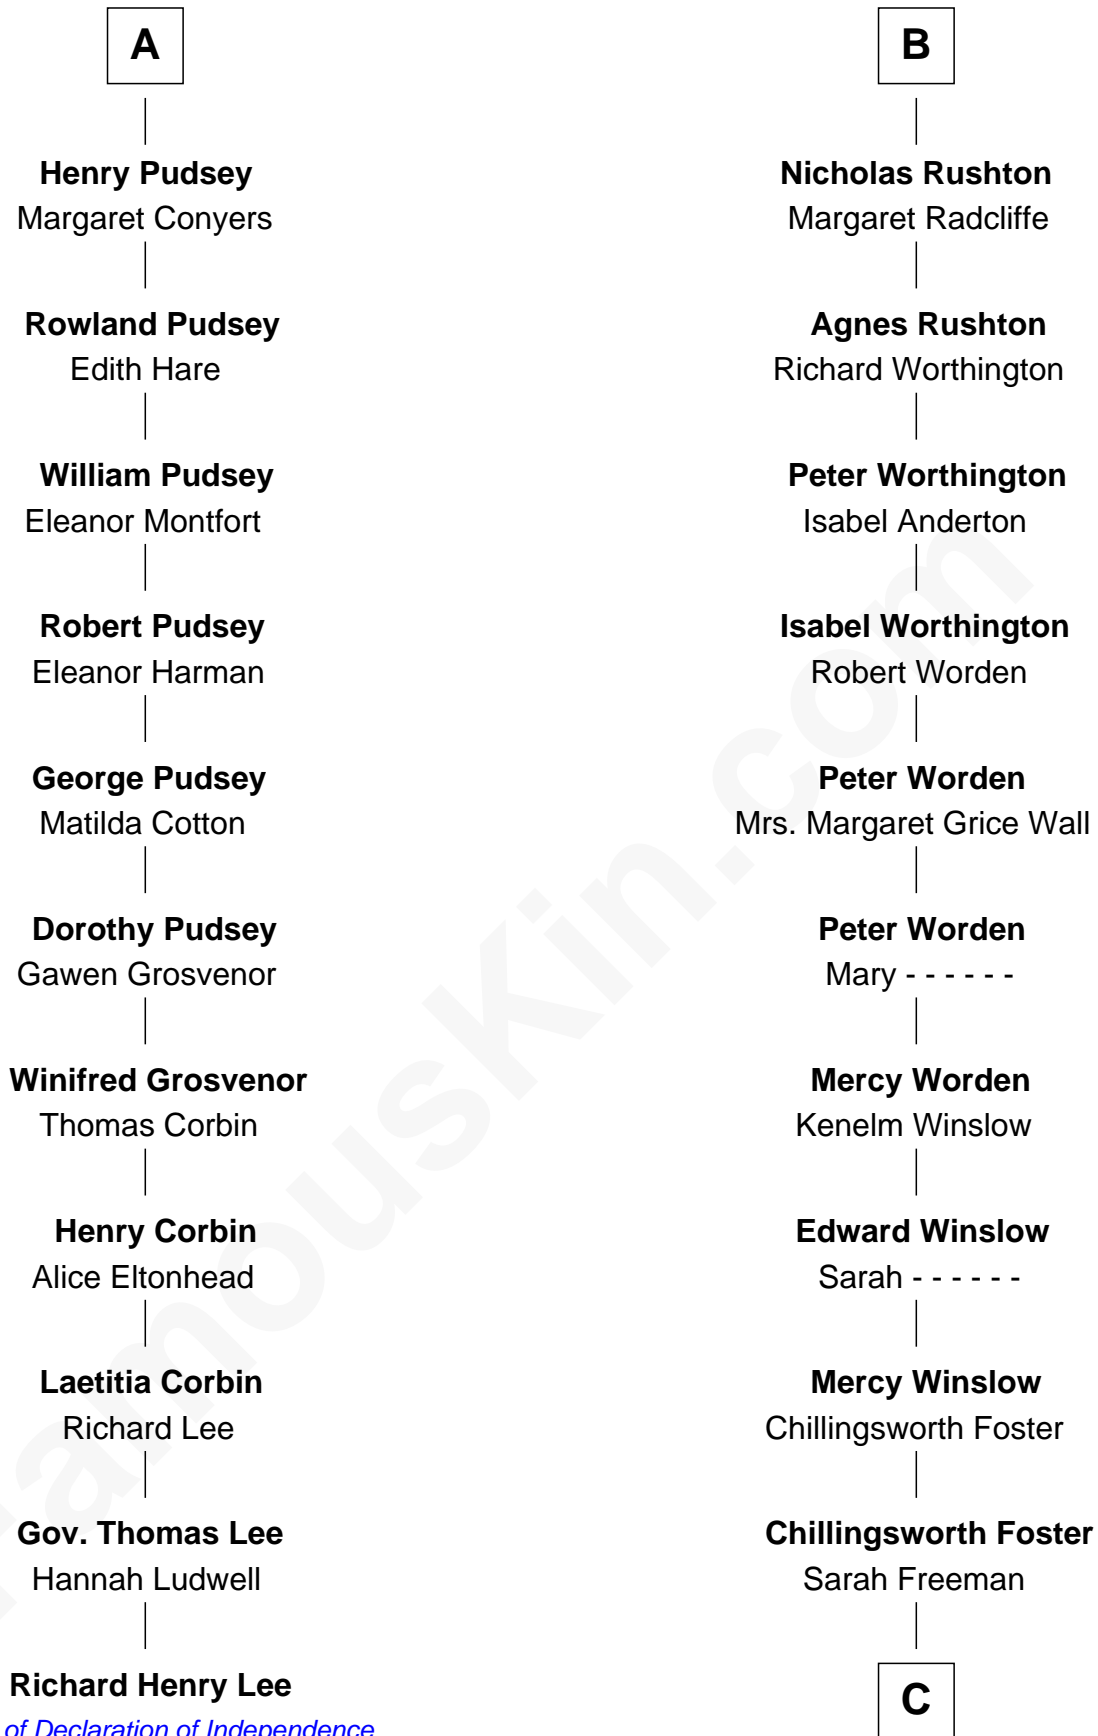

FamousKin.com

Relationship Chart of

Richard Henry Lee

Signer of the Declaration of Independence

17th cousin 4 times removed of

Bing Crosby

Singer and Movie Actor

C

Ruby Foster

Nathaniel Crosby

Nathaniel Crosby

Mary Lincoln

Nathaniel Crosby

Cordelia Jane Smith

Harry Lincoln Crosby

Catherine Harrigan