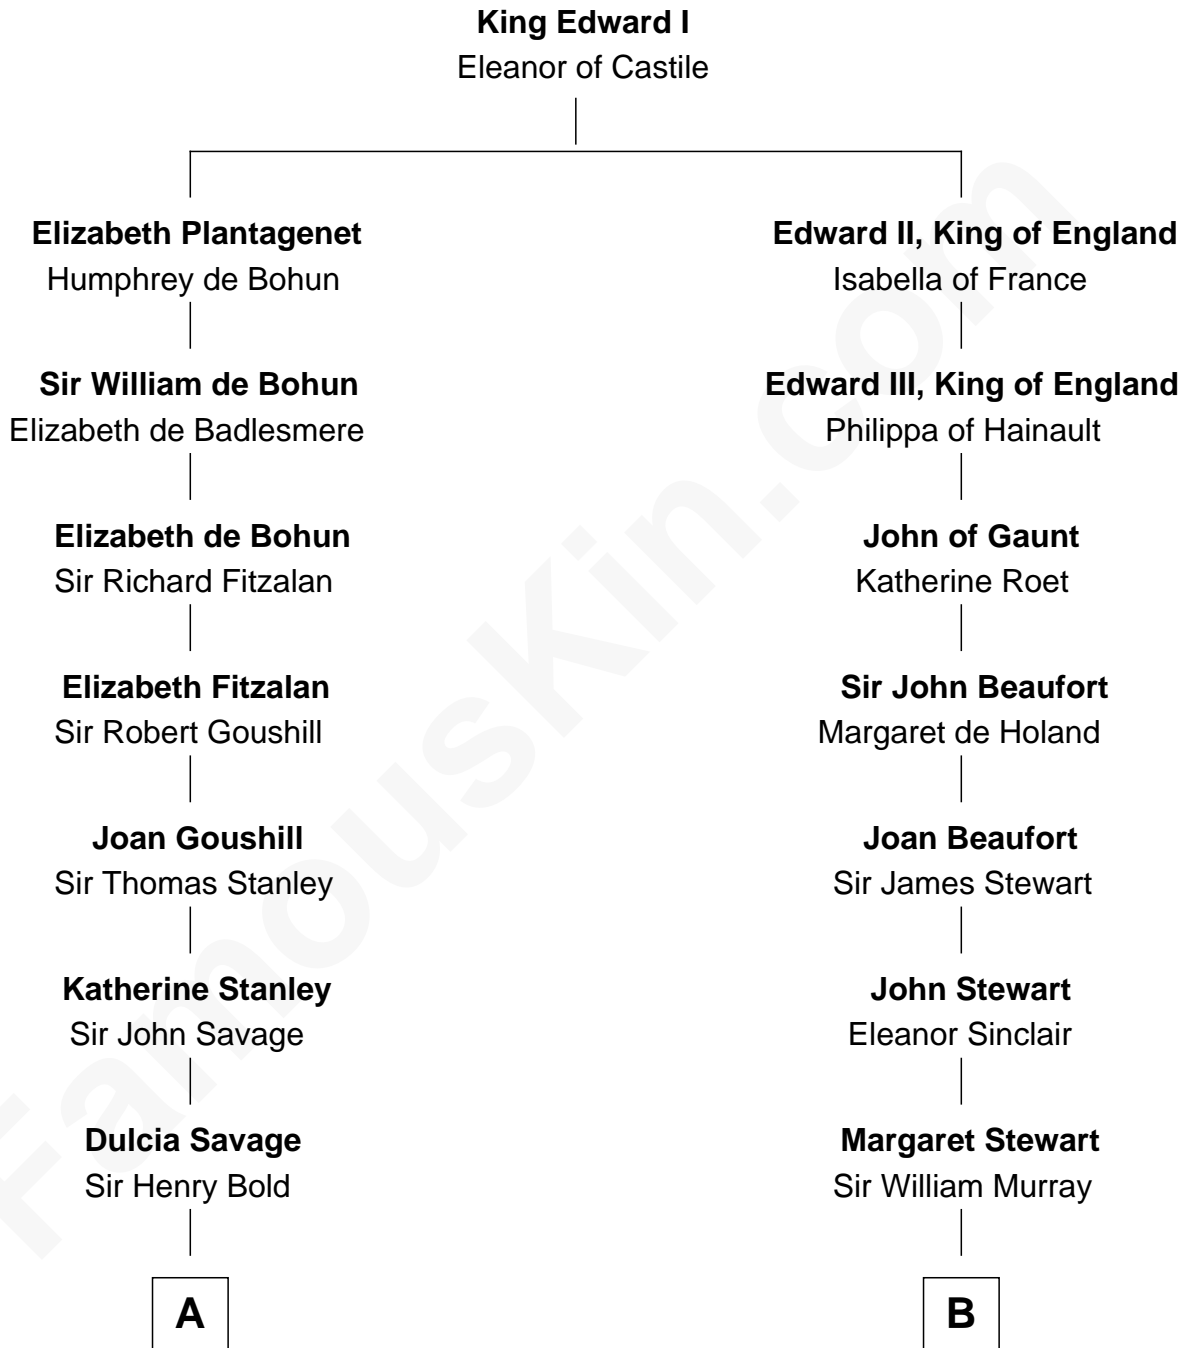

FamousKin.com

Relationship Chart of

Richard Henry Lee

Signer of the Declaration of Independence

13th cousin 1 time removed of

Major John Pitcairn

British Commander at Battle of Lexington

A

Alice Eltonhead

Henry Corbin

Laetitia Corbin

Richard Lee

Gov. Thomas Lee

Hannah Ludwell

Richard Henry Lee

Signer of Declaration of Independence