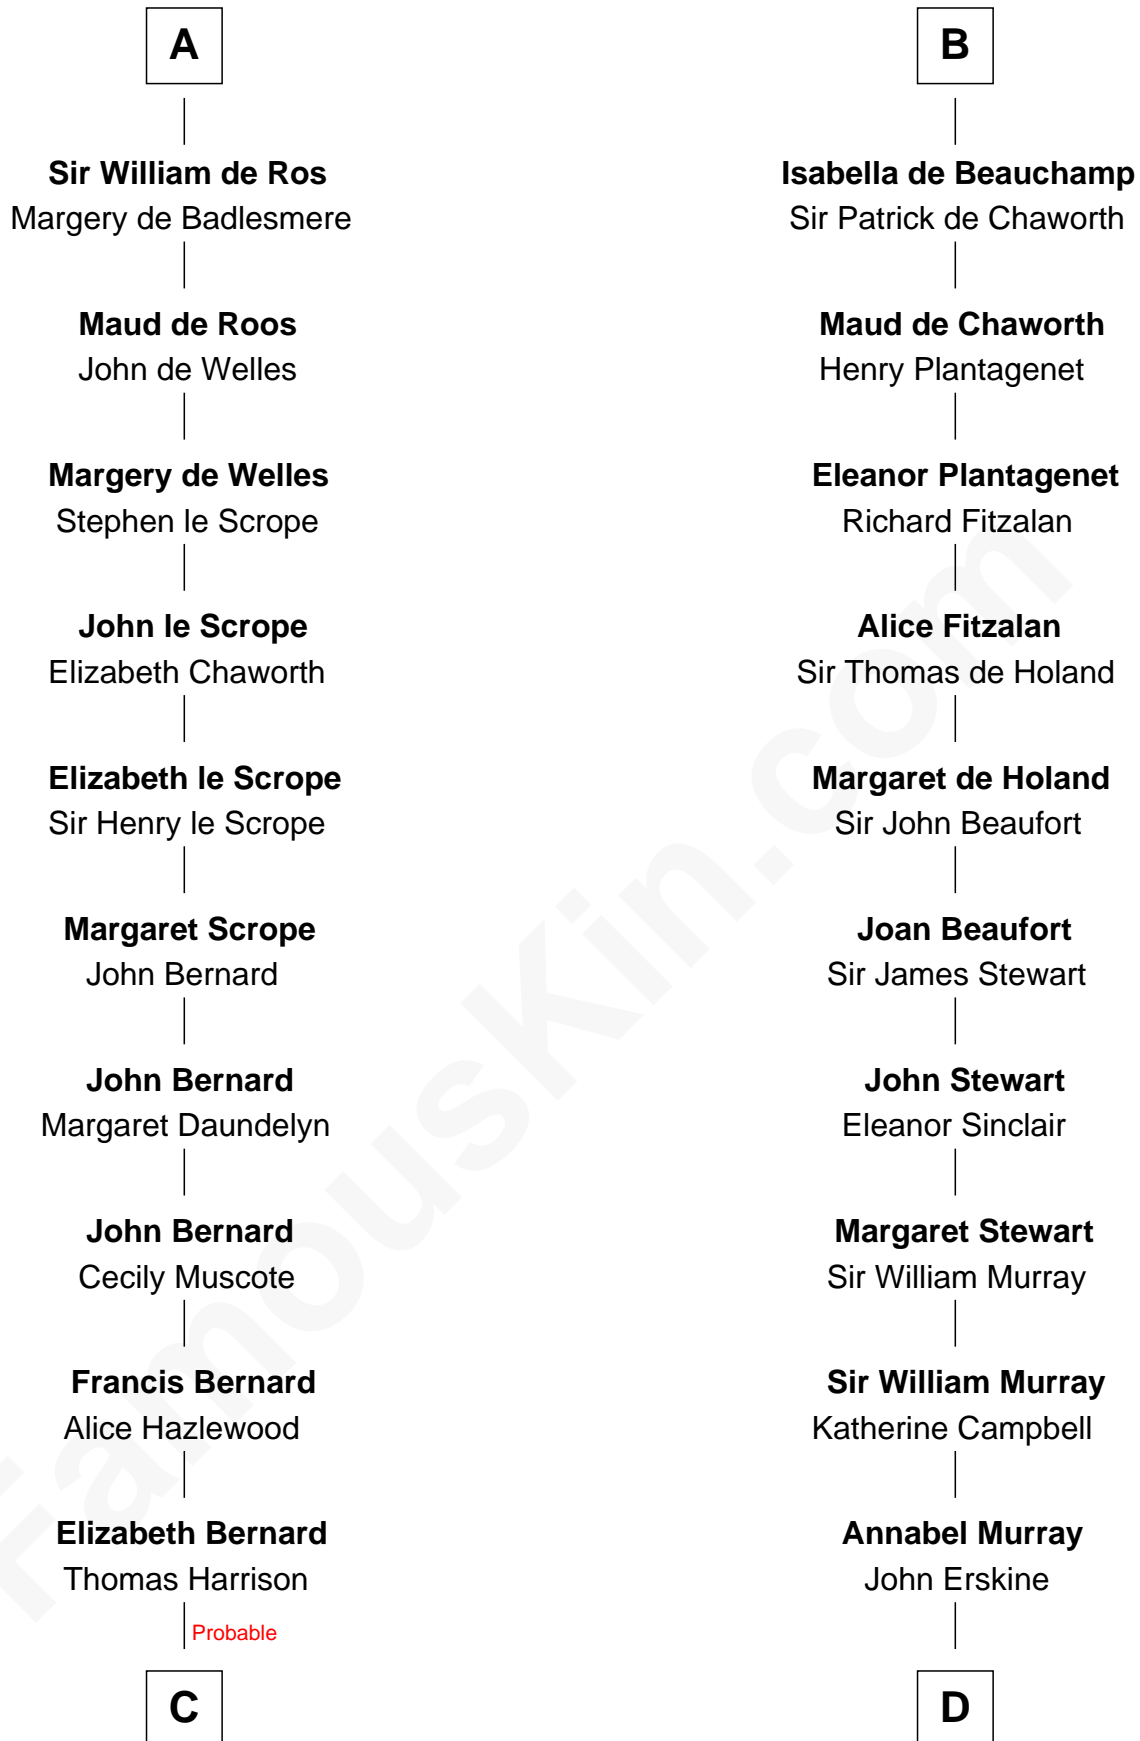

FamousKin.com

Relationship Chart of

Richard Henry Lee

Signer of the Declaration of Independence

21st cousin of

Major John Pitcairn

British Commander at Battle of Lexington

C

Benjamin Harrison

Mary - - - - -

Benjamin Harrison

Hannah Churchill

Hannah Harrison

Philip Ludwell

Hannah Ludwell

Gov. Thomas Lee

Richard Henry Lee

Signer of Declaration of Independence

D

John Erskine

Mary Stewart

Sir Charles Erskine

Mary Hope

Mary Erskine