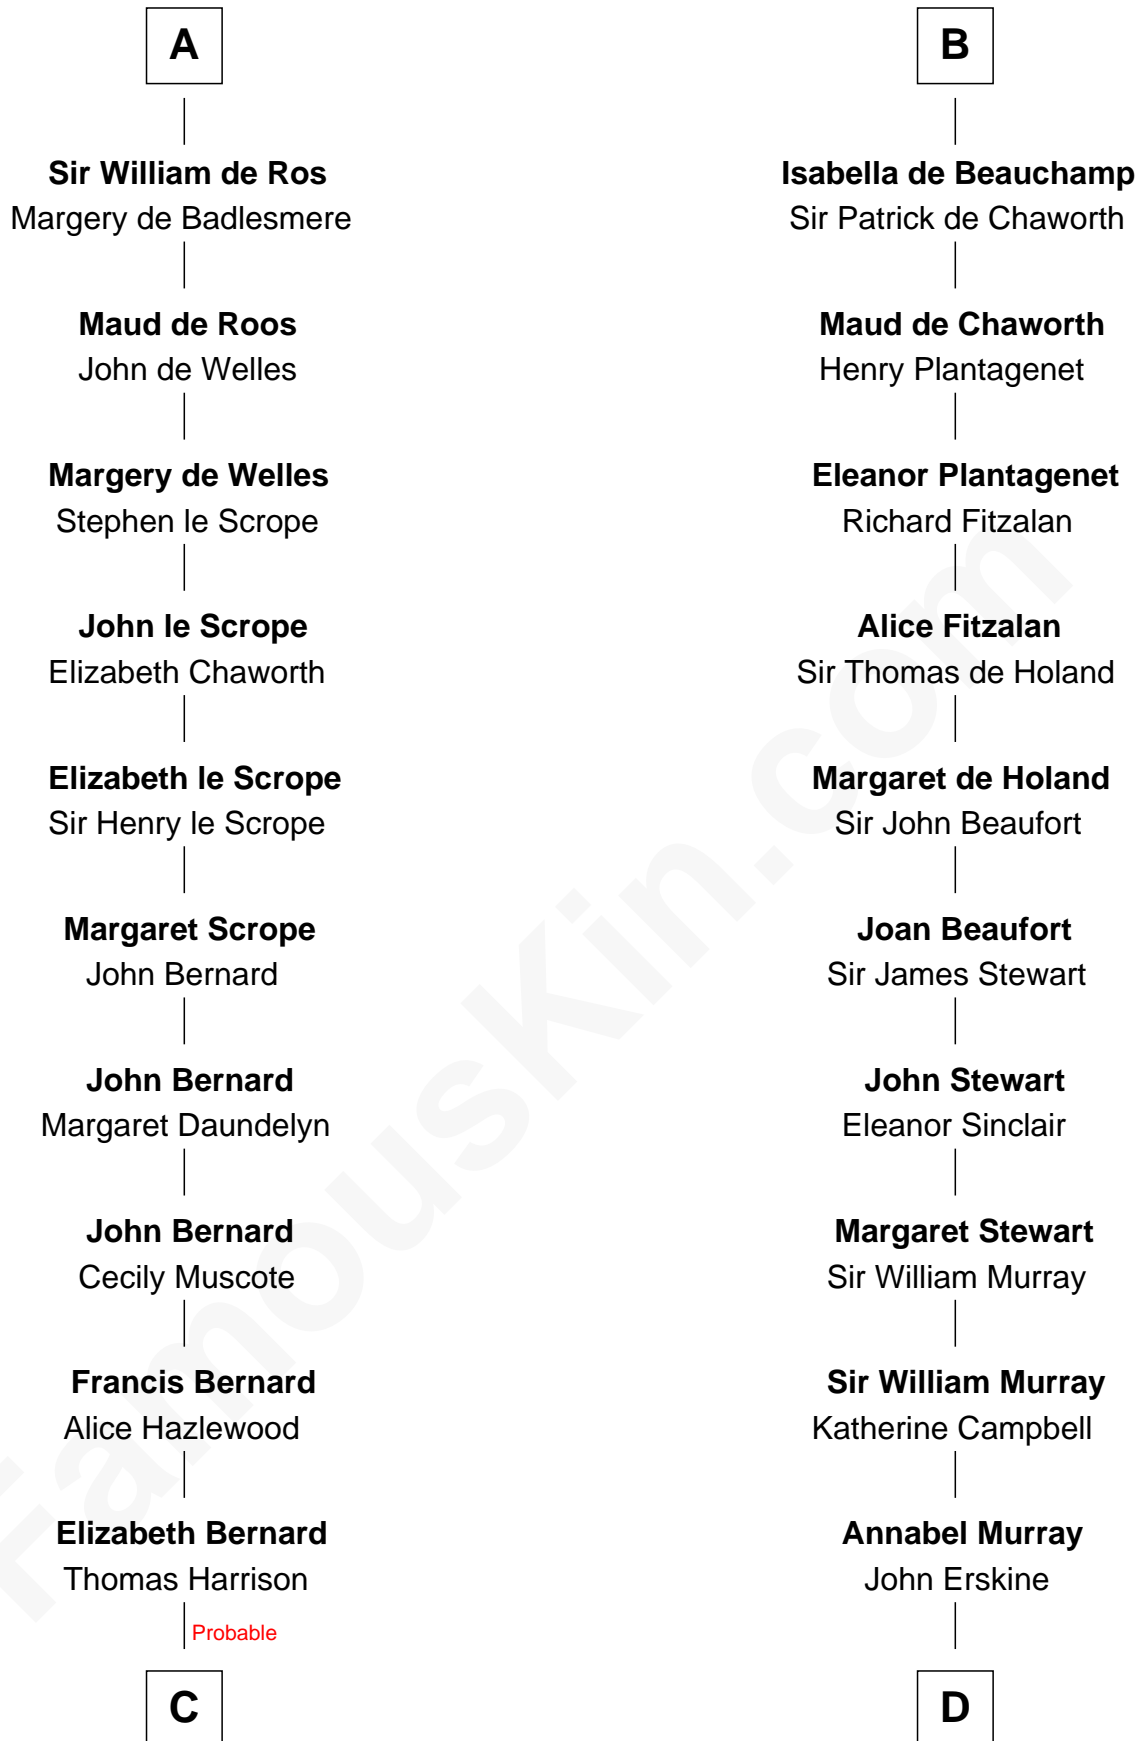

FamousKin.com

Relationship Chart of

Richard Henry Lee

Signer of the Declaration of Independence

21st cousin of

Major John Pitcairn

British Commander at Battle of Lexington

Gilbert Crispin

C

Benjamin Harrison

Mary - - - - -

Benjamin Harrison

Hannah Churchill

Hannah Harrison

Philip Ludwell

Hannah Ludwell

Gov. Thomas Lee

Richard Henry Lee

Signer of Declaration of Independence

D

John Erskine

Mary Stewart

Sir Charles Erskine

Mary Hope