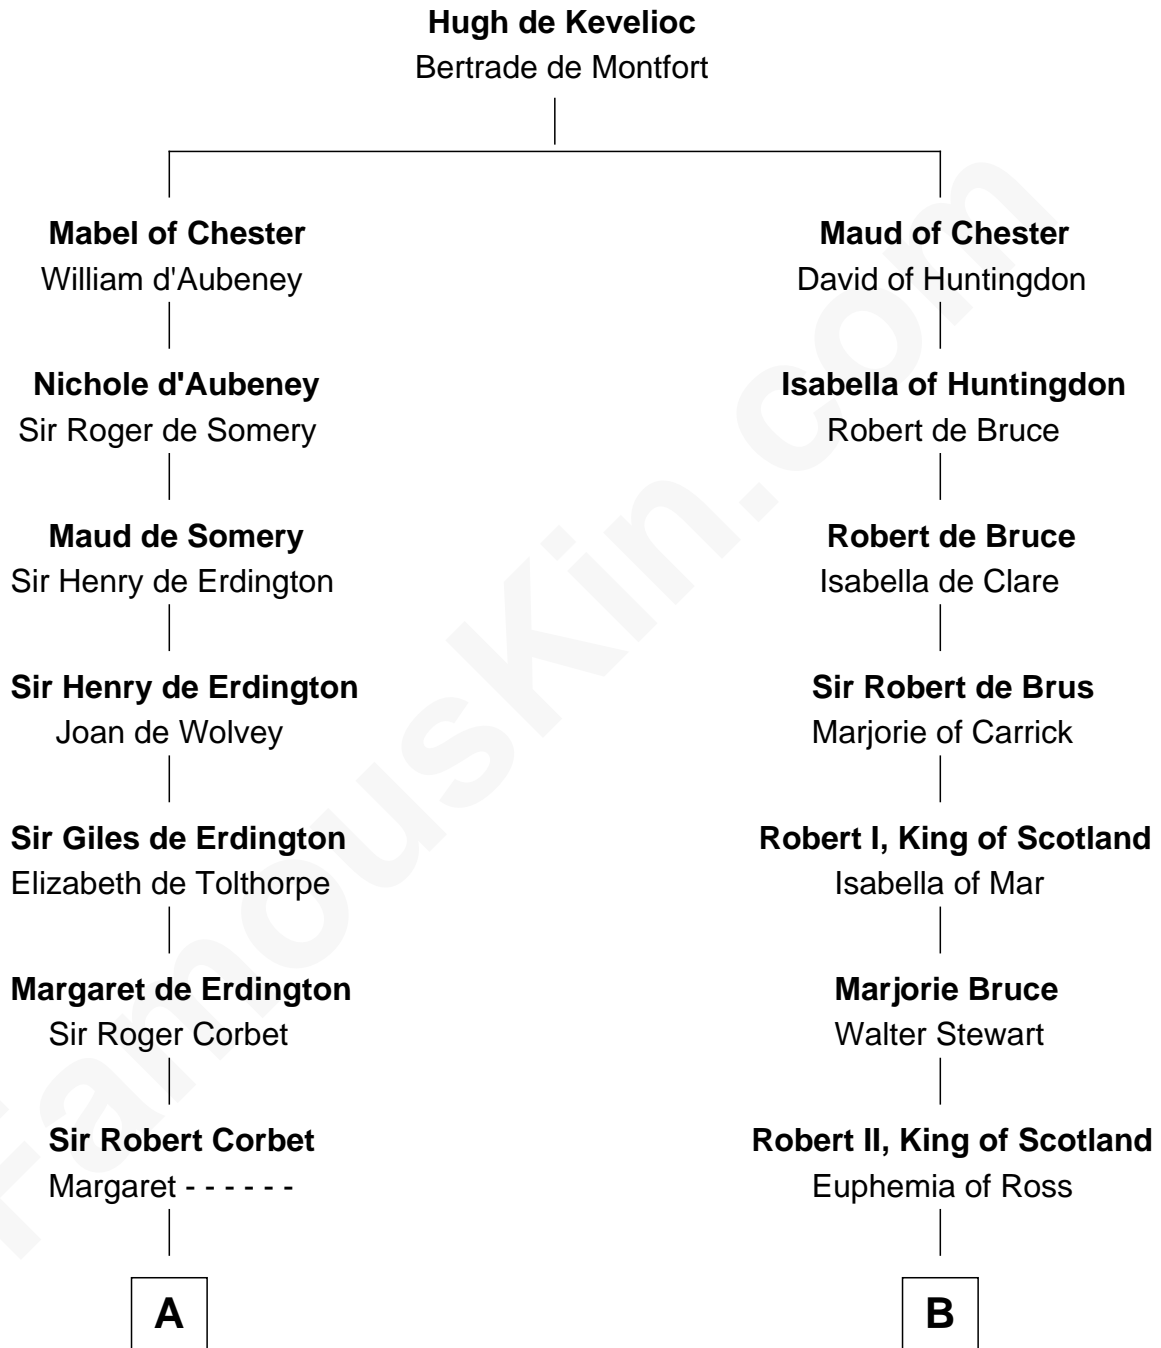

FamousKin.com

Relationship Chart of

Richard Henry Lee

Signer of the Declaration of Independence

18th cousin of

Major John Pitcairn

British Commander at Battle of Lexington

C

Gov. Thomas Lee

Hannah Ludwell

Richard Henry Lee

Signer of Declaration of Independence

D

Katherine Hamilton

Rev. David Pitcairn

Major John Pitcairn

British Commander at Lexington

FamousKin.com