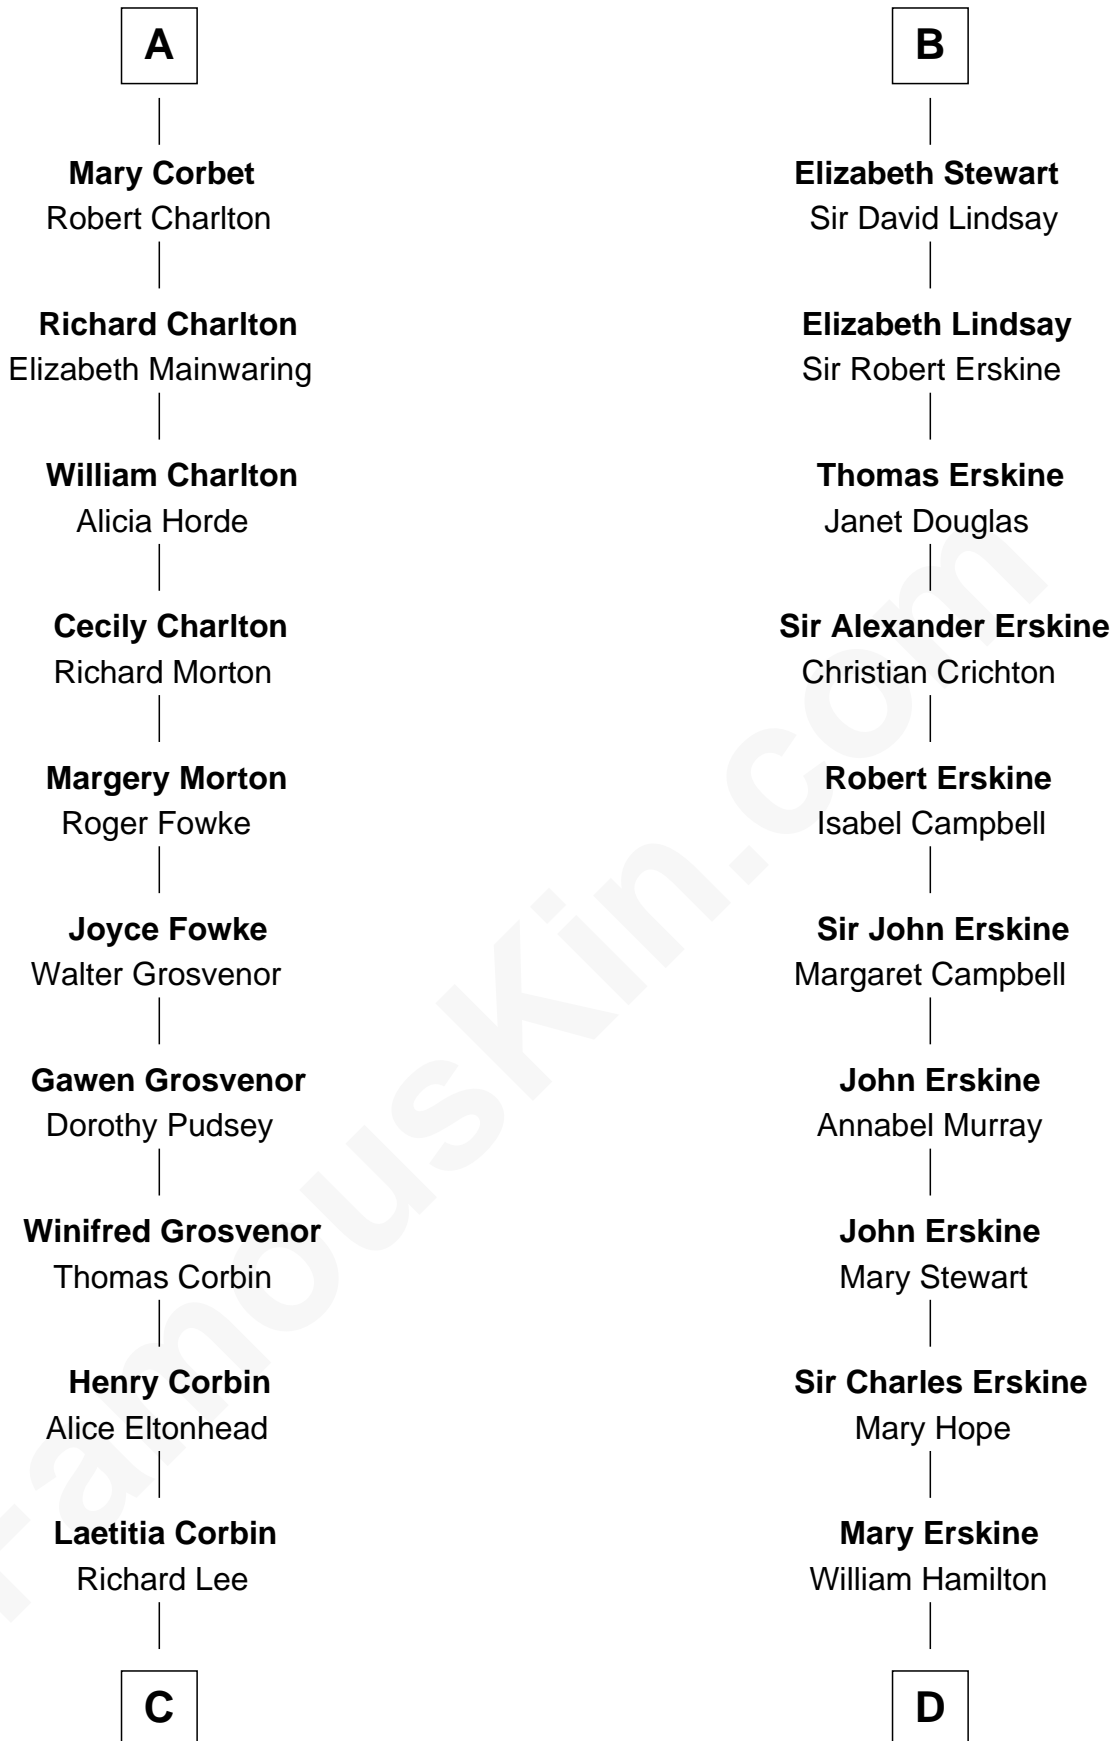

FamousKin.com

Relationship Chart of

Richard Henry Lee

Signer of the Declaration of Independence

18th cousin of

Major John Pitcairn

British Commander at Battle of Lexington

C

Gov. Thomas Lee

Hannah Ludwell

Richard Henry Lee

Signer of Declaration of Independence

D

Katherine Hamilton

Rev. David Pitcairn

Major John Pitcairn