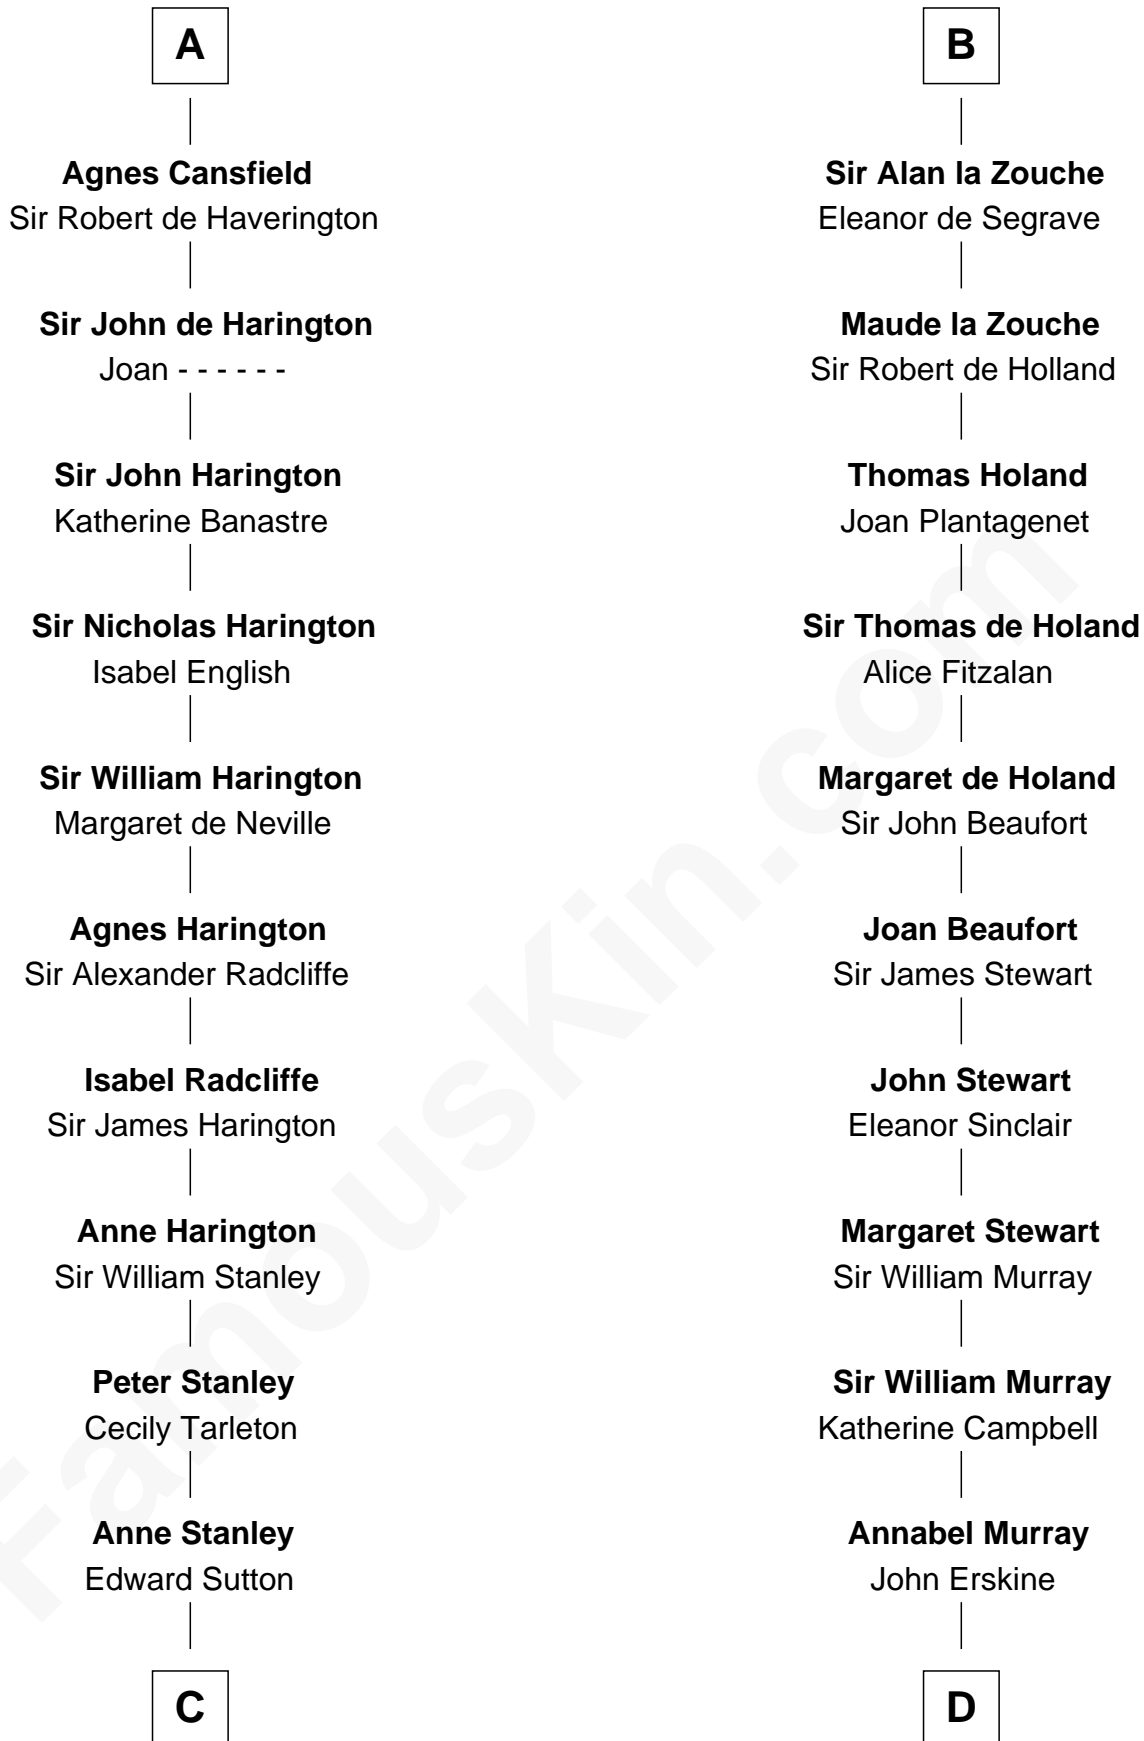

FamousKin.com

Relationship Chart of

Richard Henry Lee

Signer of the Declaration of Independence

21st cousin of

Major John Pitcairn

British Commander at Battle of Lexington

Gospatric I of Northumbria

C

Anne Sutton
Richard Eltonhead

Alice Eltonhead
Henry Corbin

Laetitia Corbin
Richard Lee

Gov. Thomas Lee
Hannah Ludwell

Richard Henry Lee
Signer of Declaration of Independence

D

John Erskine
Mary Stewart