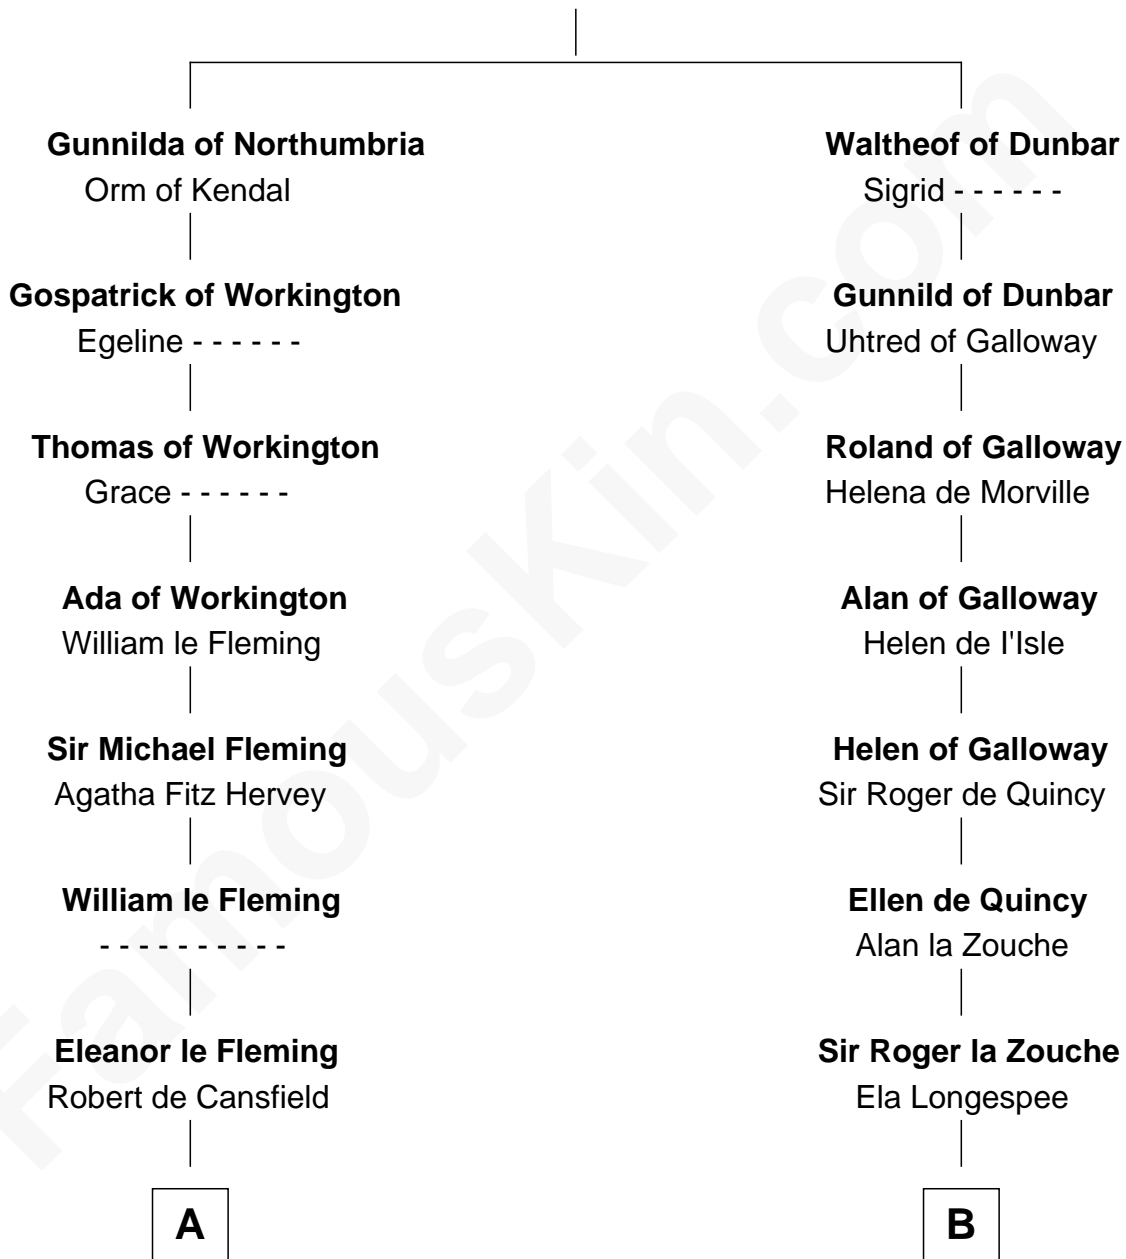

FamousKin.com

Relationship Chart of

Richard Henry Lee

Signer of the Declaration of Independence

21st cousin of

Major John Pitcairn

British Commander at Battle of Lexington

Gospatric I of Northumbria

C

Anne Sutton
Richard Eltonhead

Alice Eltonhead
Henry Corbin

Laetitia Corbin
Richard Lee

Gov. Thomas Lee
Hannah Ludwell

Richard Henry Lee
Signer of Declaration of Independence

D

John Erskine
Mary Stewart