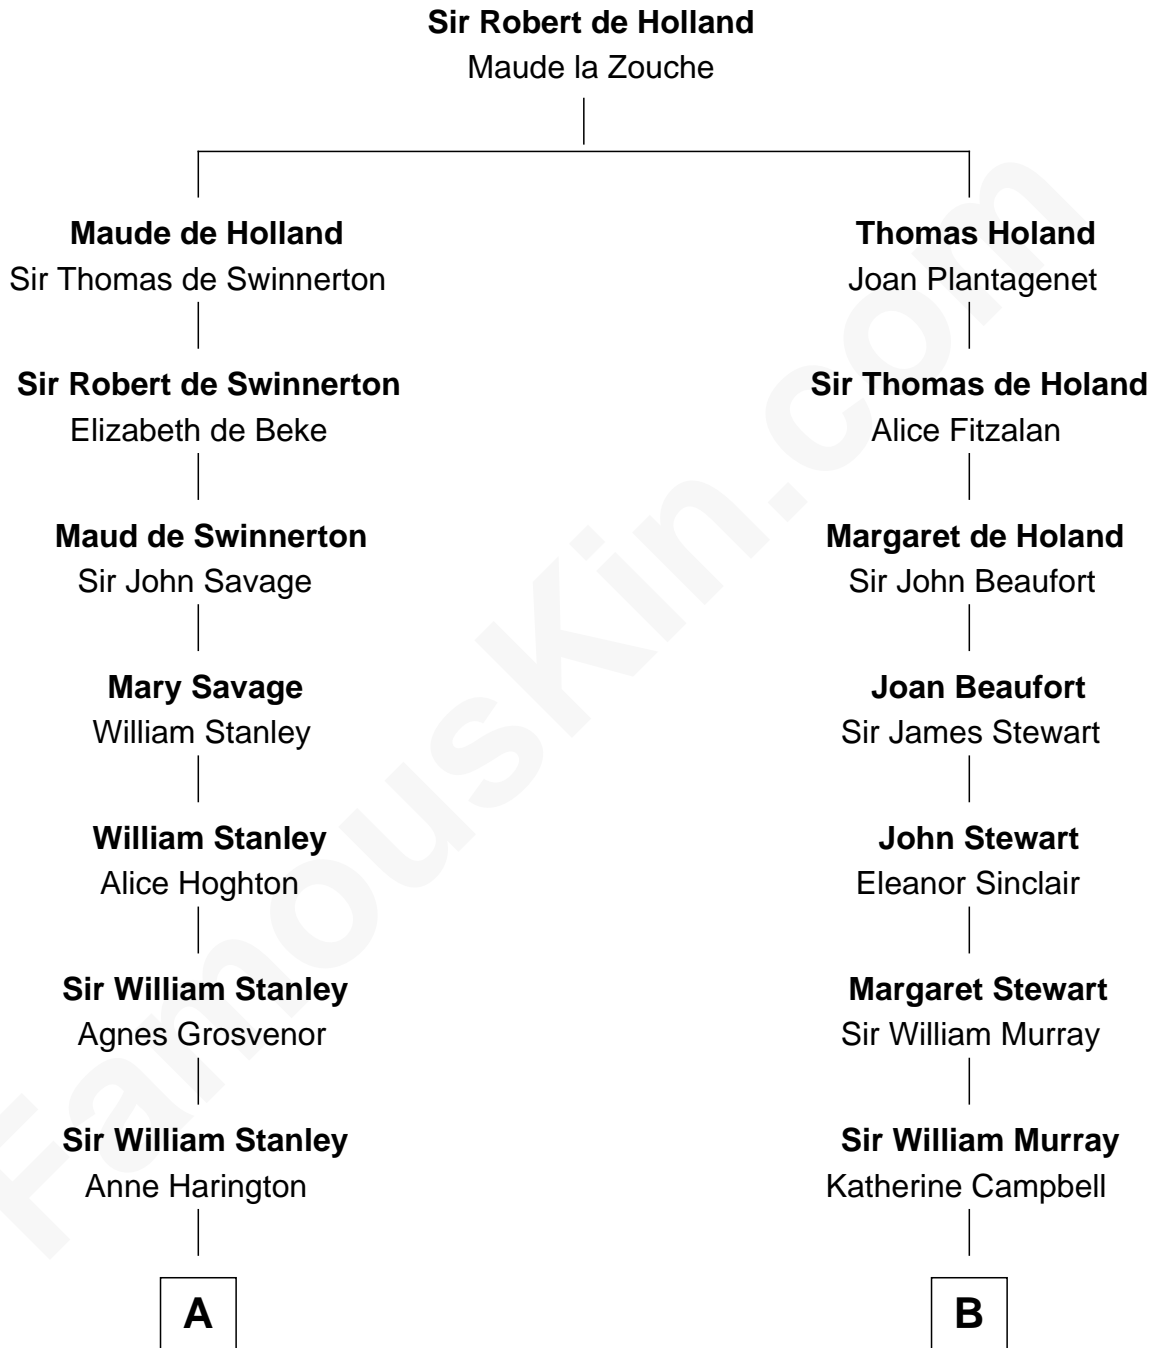

FamousKin.com

Relationship Chart of

Richard Henry Lee

Signer of the Declaration of Independence

12th cousin 1 time removed of

Major John Pitcairn

British Commander at Battle of Lexington

A

Peter Stanley
Cecily Tarleton

Anne Stanley
Edward Sutton

Anne Sutton
Richard Eltonhead

Alice Eltonhead
Henry Corbin

Laetitia Corbin
Richard Lee

Gov. Thomas Lee
Hannah Ludwell

Richard Henry Lee
Signer of Declaration of Independence