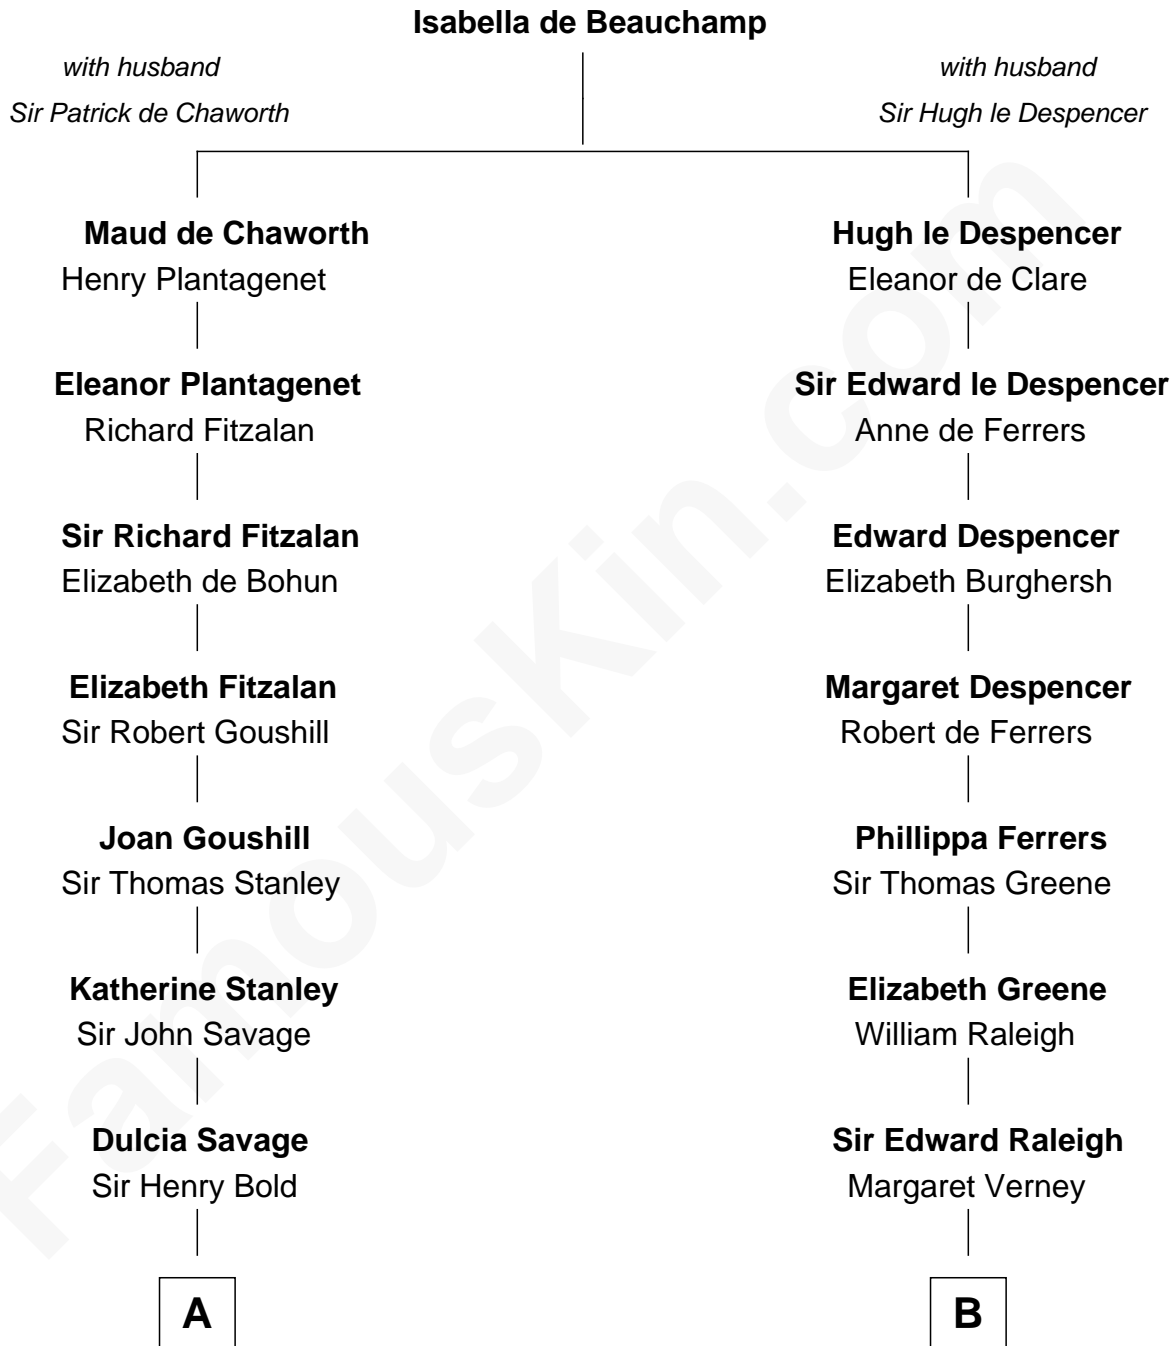

FamousKin.com

Relationship Chart of

Richard Henry Lee

Signer of the Declaration of Independence

14th cousin 7 times removed of

Marilyn Monroe

Actress, Model, and Singer

C

Samuel Elam Almy

Susan Bateman

Susan Bateman Almy

Charles Adams Gifford

Frederick Almy Gifford

Elizabeth Easton Tennant

Charles Stanley Gifford

Gladys Pearl Monroe

Marilyn Monroe

Actress, Model, and Singer

FamousKin.com