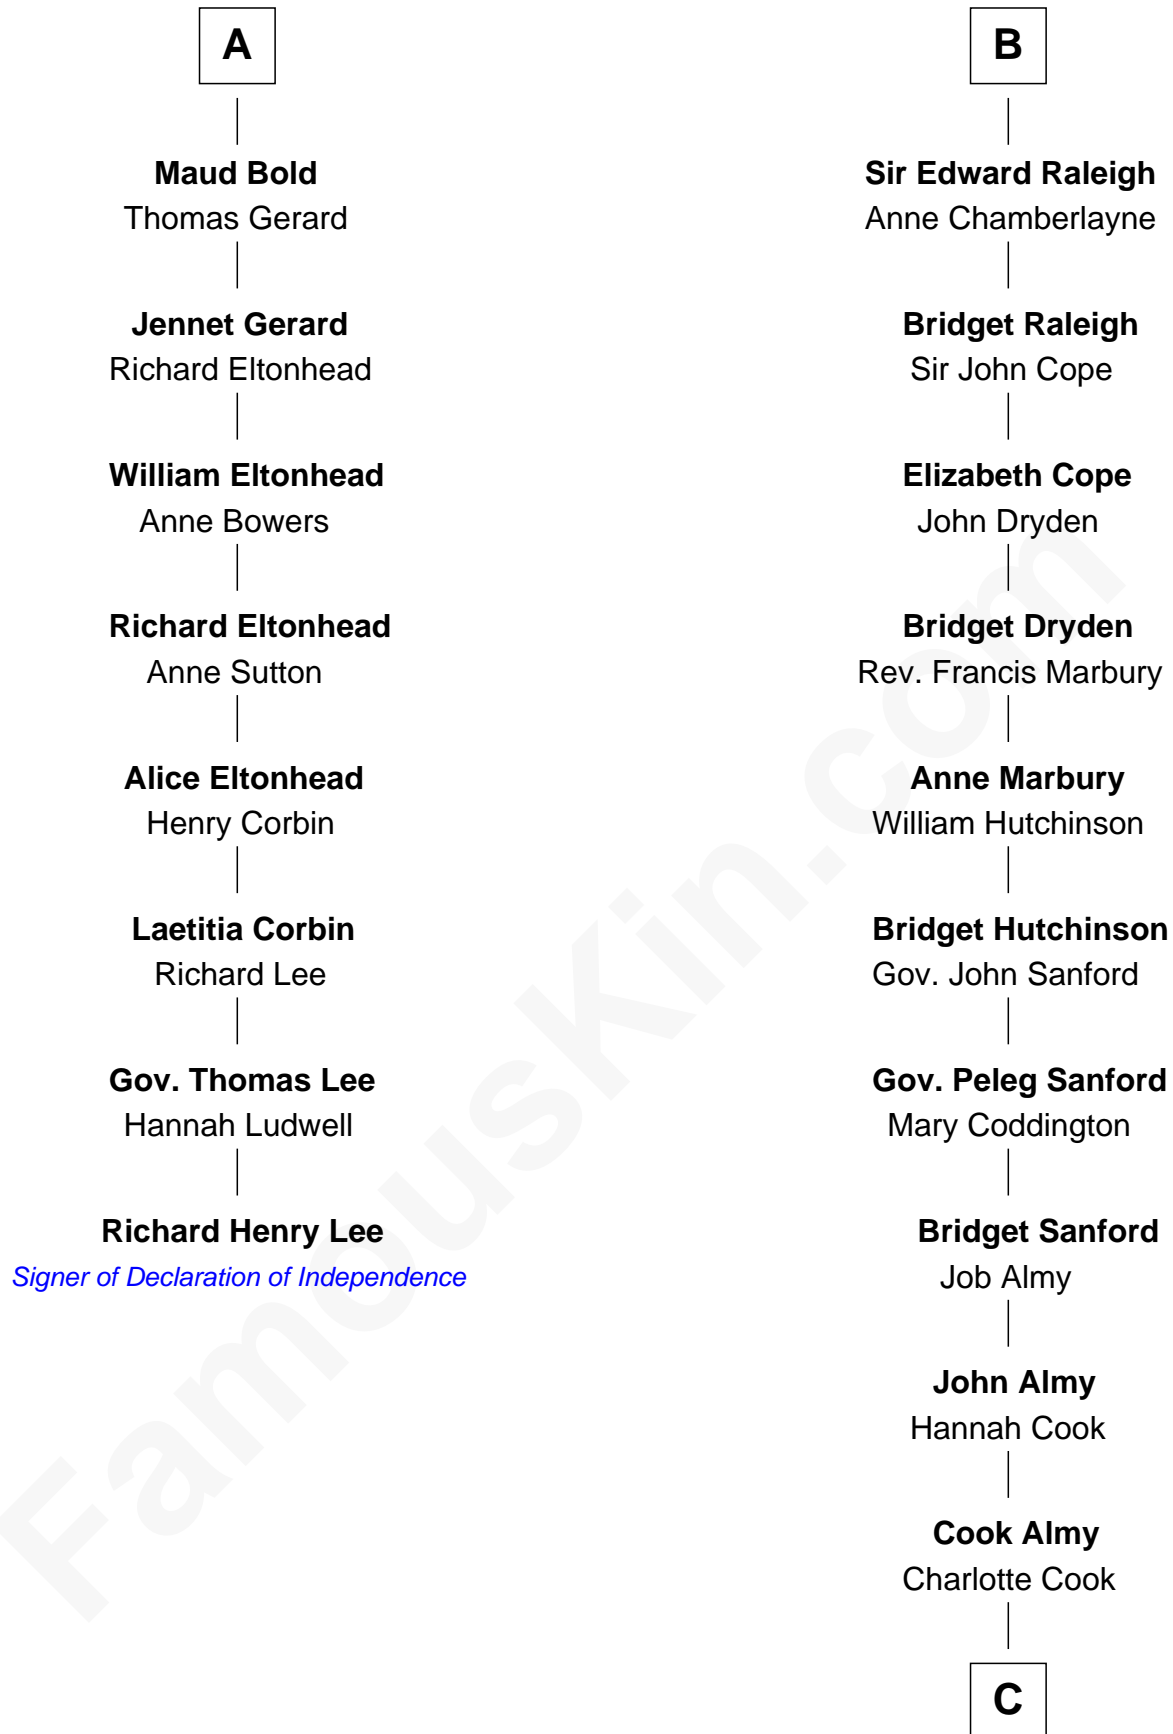

FamousKin.com

Relationship Chart of

Richard Henry Lee

Signer of the Declaration of Independence

14th cousin 7 times removed of

Marilyn Monroe

Actress, Model, and Singer

C

Samuel Elam Almy

Susan Bateman

Susan Bateman Almy

Charles Adams Gifford

Frederick Almy Gifford

Elizabeth Easton Tennant

Charles Stanley Gifford

Gladys Pearl Monroe