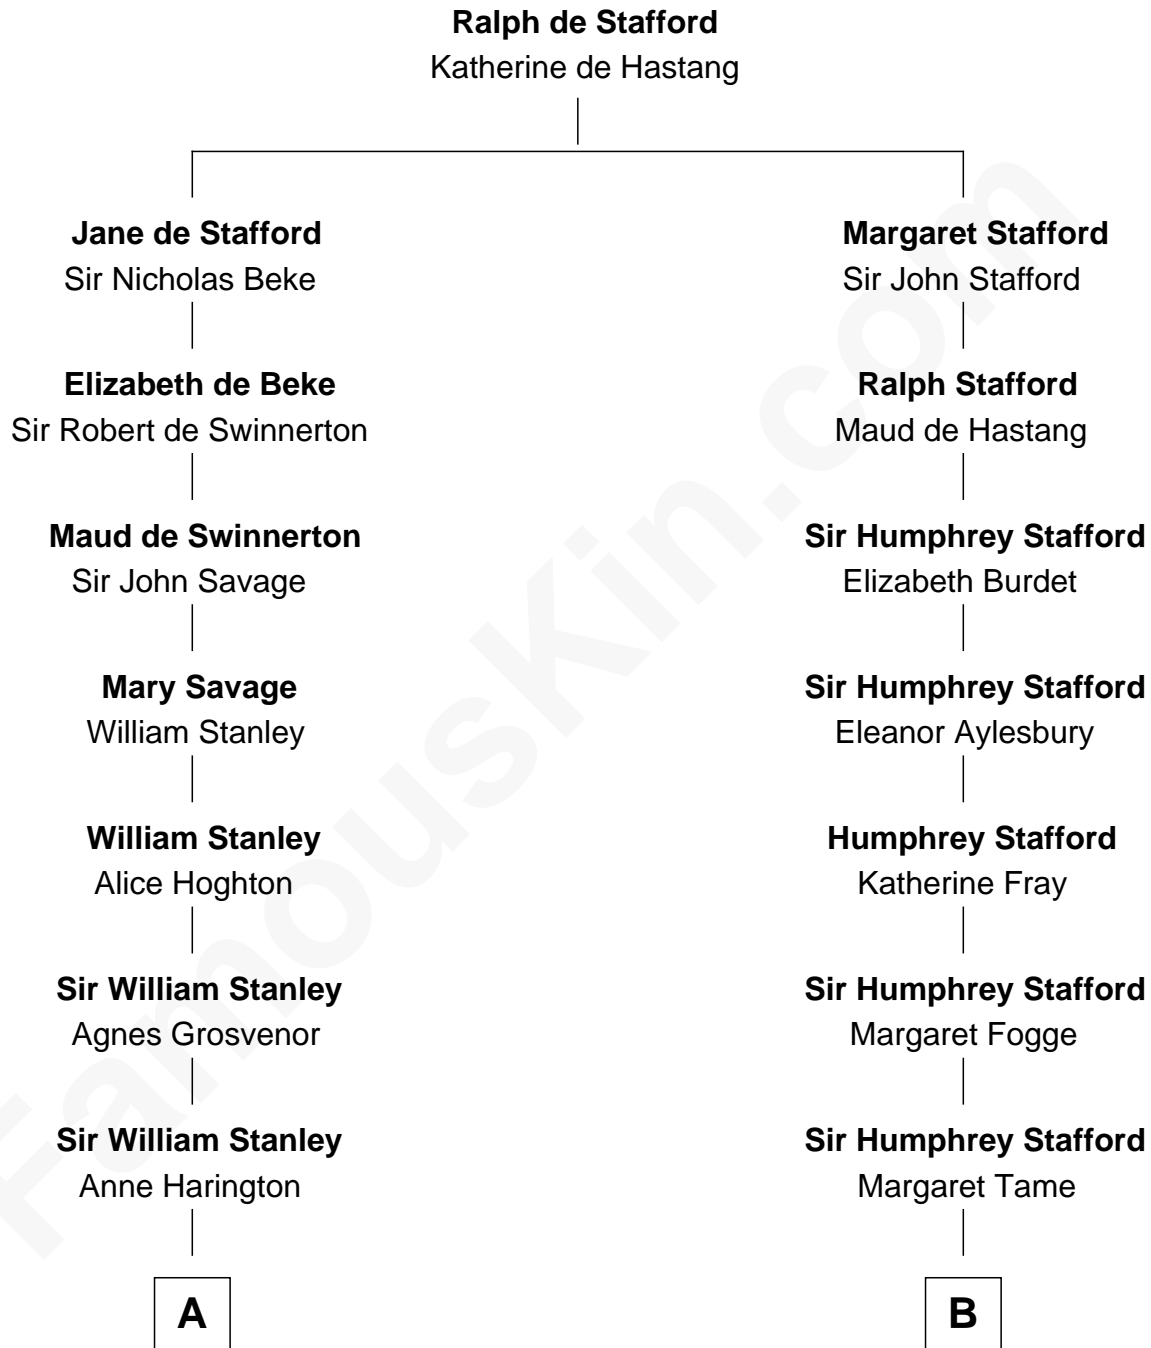

FamousKin.com

Relationship Chart of

Richard Henry Lee

Signer of the Declaration of Independence

13th cousin 5 times removed of

Marilyn Monroe

Actress, Model, and Singer

C

Charles Stanley Gifford

Gladys Pearl Monroe

Marilyn Monroe

Actress, Model, and Singer

FamousKin.com