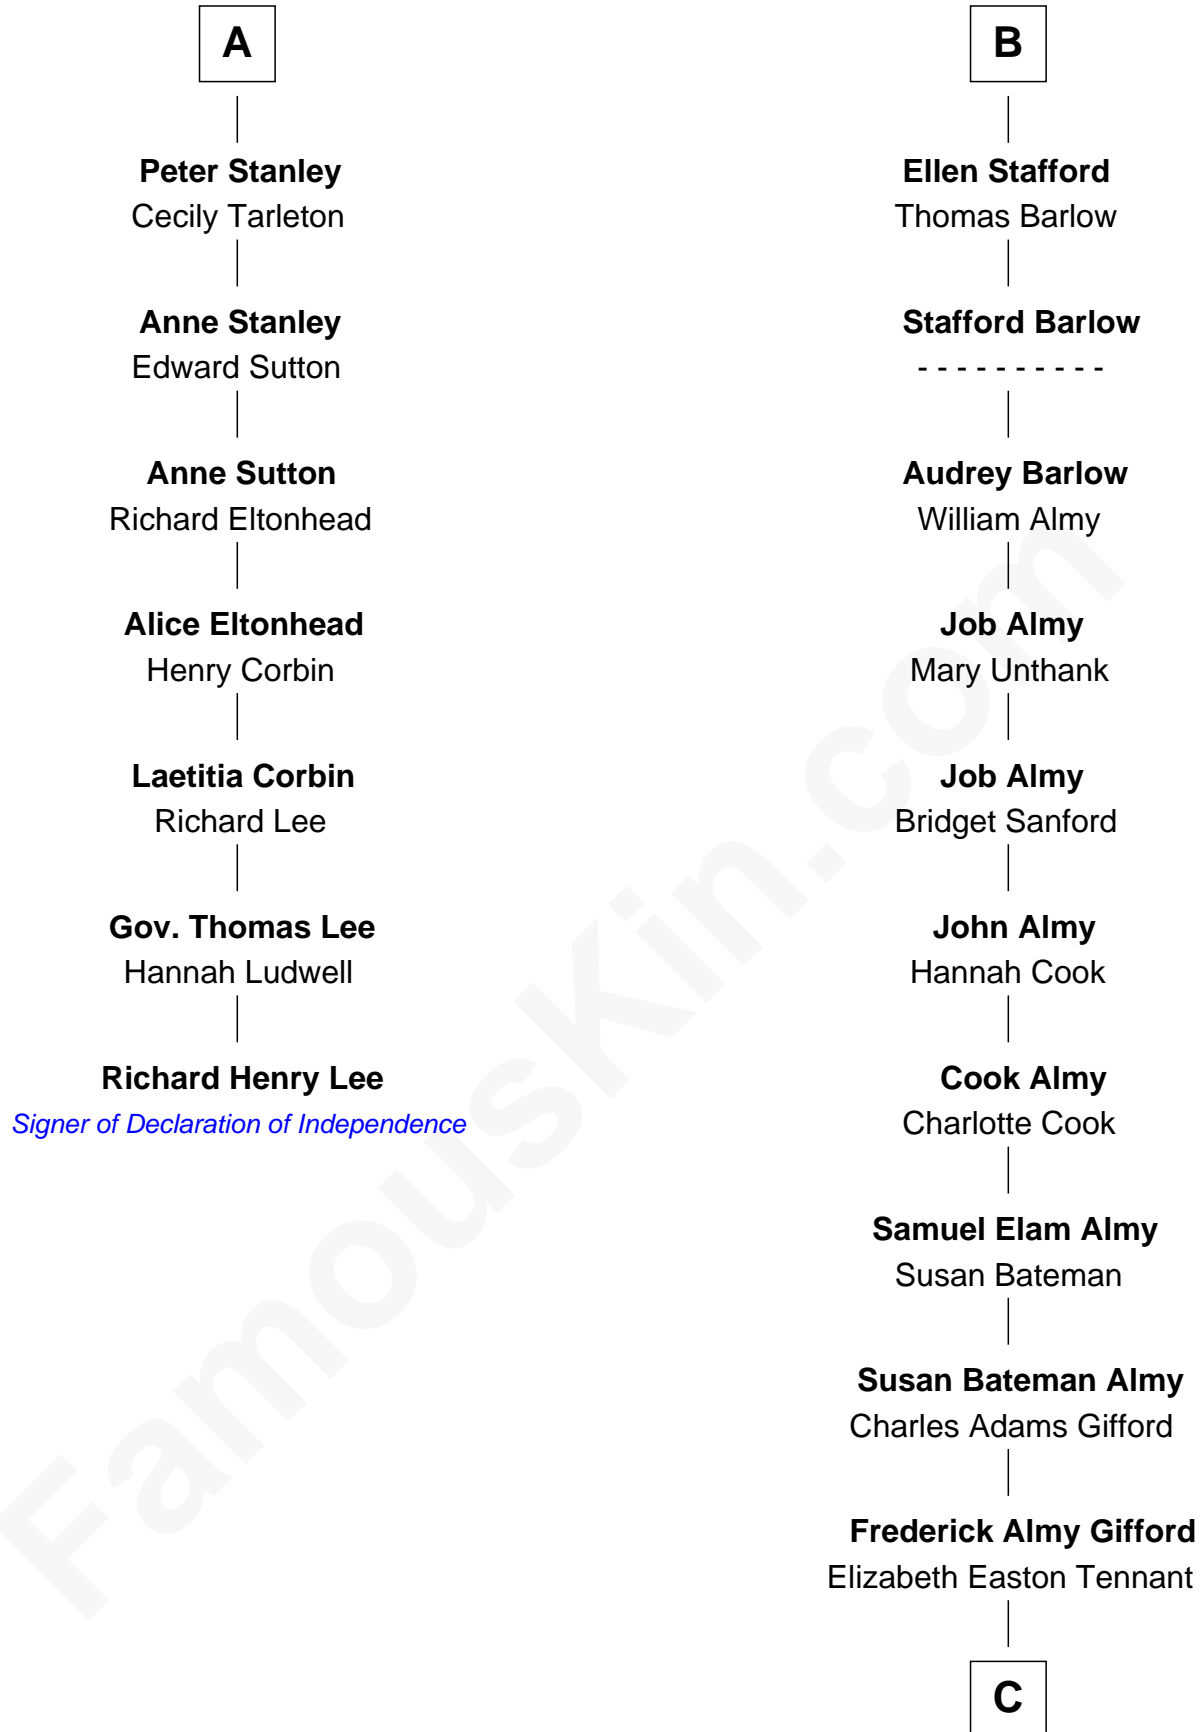

FamousKin.com

Relationship Chart of

Richard Henry Lee

Signer of the Declaration of Independence

13th cousin 5 times removed of

Marilyn Monroe

Actress, Model, and Singer

C

Charles Stanley Gifford

Gladys Pearl Monroe

Marilyn Monroe

Actress, Model, and Singer

FamousKin.com