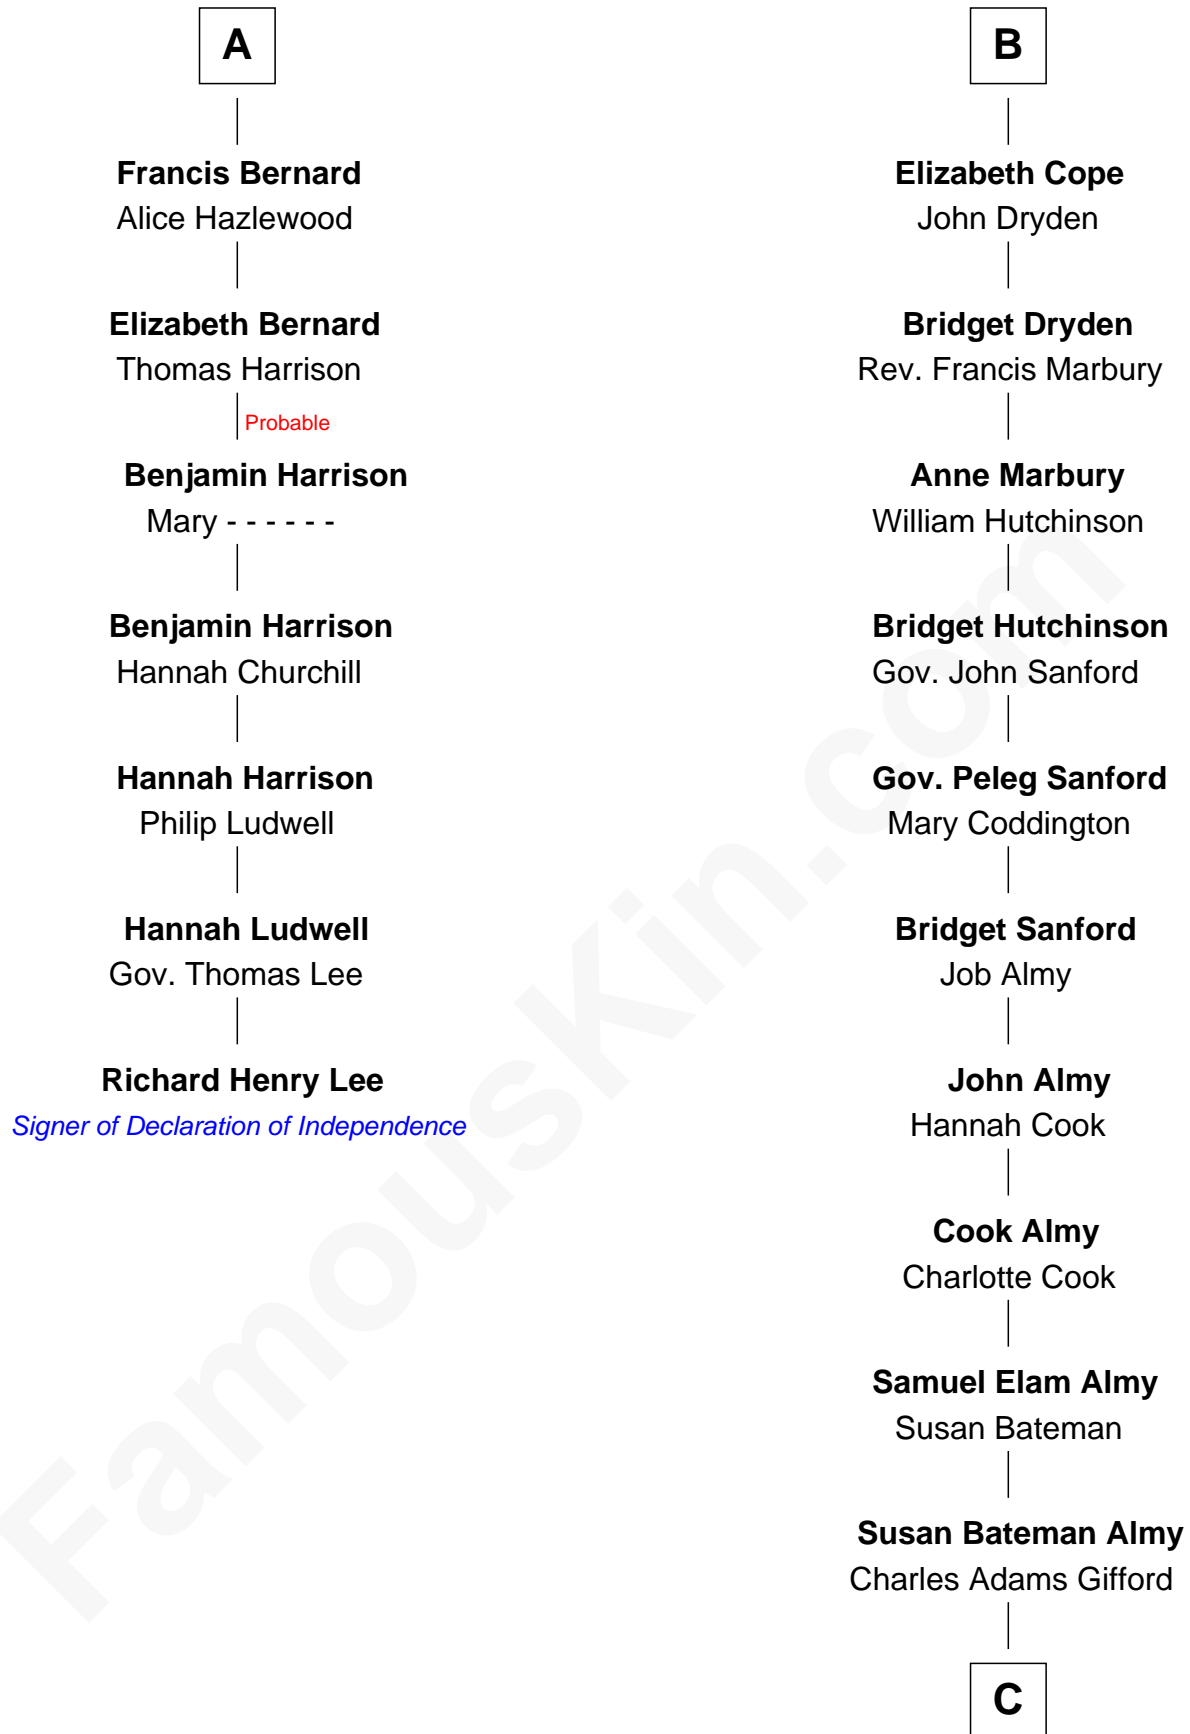

FamousKin.com

Relationship Chart of

Richard Henry Lee

Signer of the Declaration of Independence

13th cousin 6 times removed of

Marilyn Monroe

Actress, Model, and Singer

Margaret de Audley

Ralph de Stafford

C

Frederick Almy Gifford
Elizabeth Easton Tennant

Charles Stanley Gifford
Gladys Pearl Monroe

Marilyn Monroe
Actress, Model, and Singer

FamousKin.com