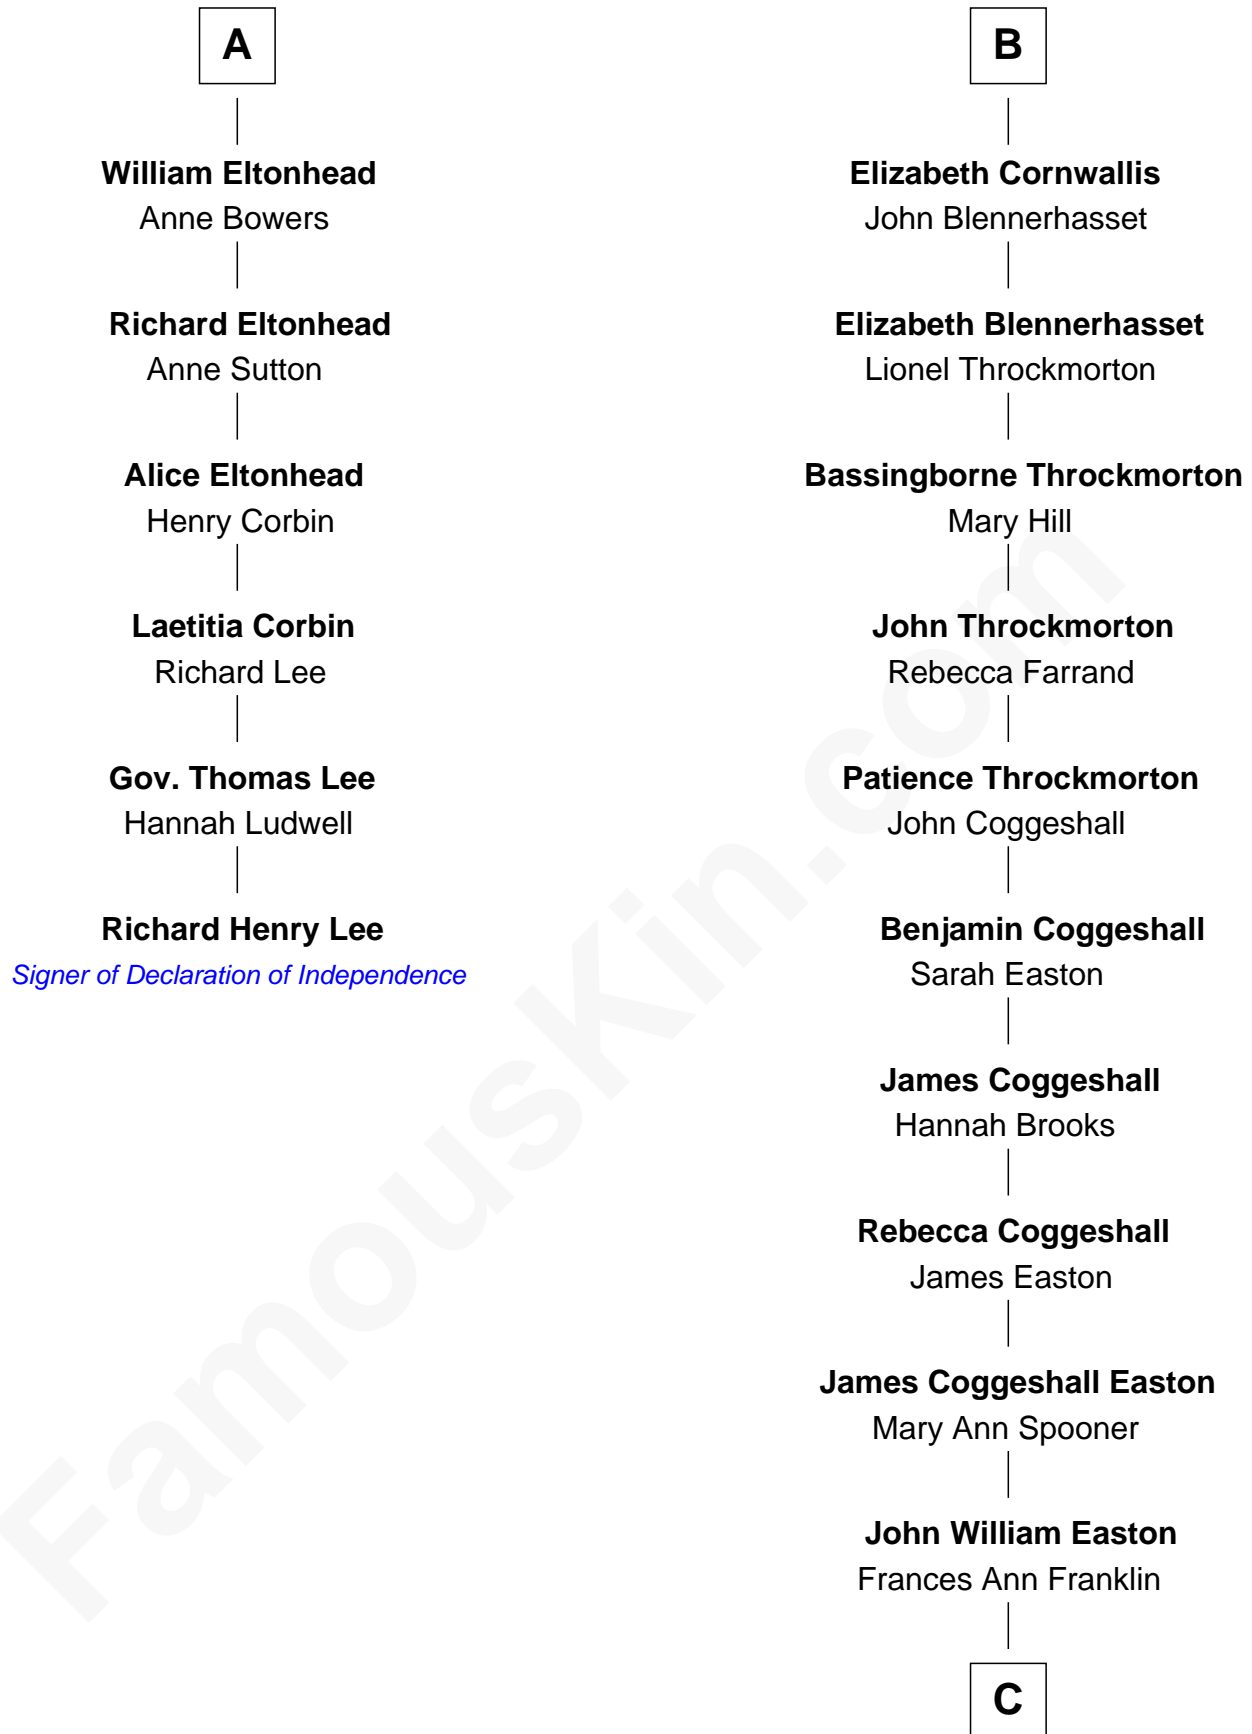

FamousKin.com

Relationship Chart of

Richard Henry Lee

Signer of the Declaration of Independence

12th cousin 8 times removed of

Marilyn Monroe

Actress, Model, and Singer

C

—
Elizabeth Cutting Easton

William Congdon Tennant

—
Elizabeth Easton Tennant

Frederick Almy Gifford

—
Charles Stanley Gifford

Gladys Pearl Monroe

—
Marilyn Monroe

Actress, Model, and Singer