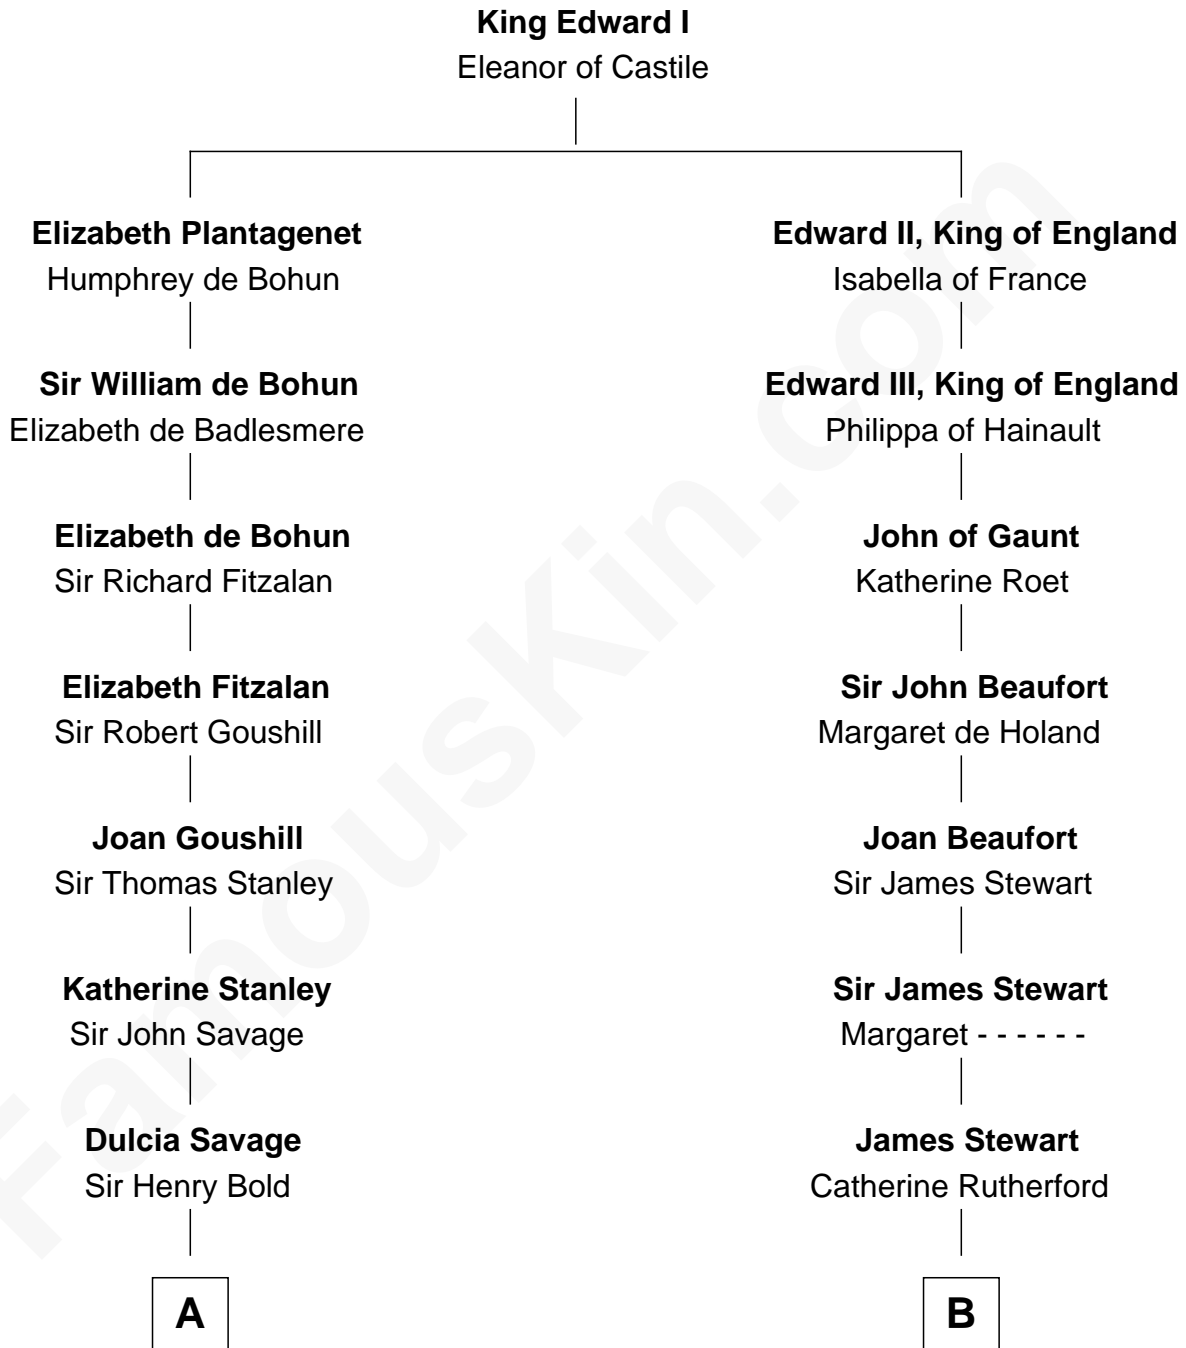

FamousKin.com

Relationship Chart of

Richard Henry Lee

Signer of the Declaration of Independence

14th cousin 3 times removed of

Noel Coward

Playwright, Actor, and Songwriter

A

Maud Bold
Thomas Gerard

Jennet Gerard
Richard Eltonhead

William Eltonhead
Anne Bowers

Richard Eltonhead
Anne Sutton

Alice Eltonhead
Henry Corbin

Laetitia Corbin
Richard Lee

Gov. Thomas Lee
Hannah Ludwell

Richard Henry Lee
Signer of Declaration of Independence