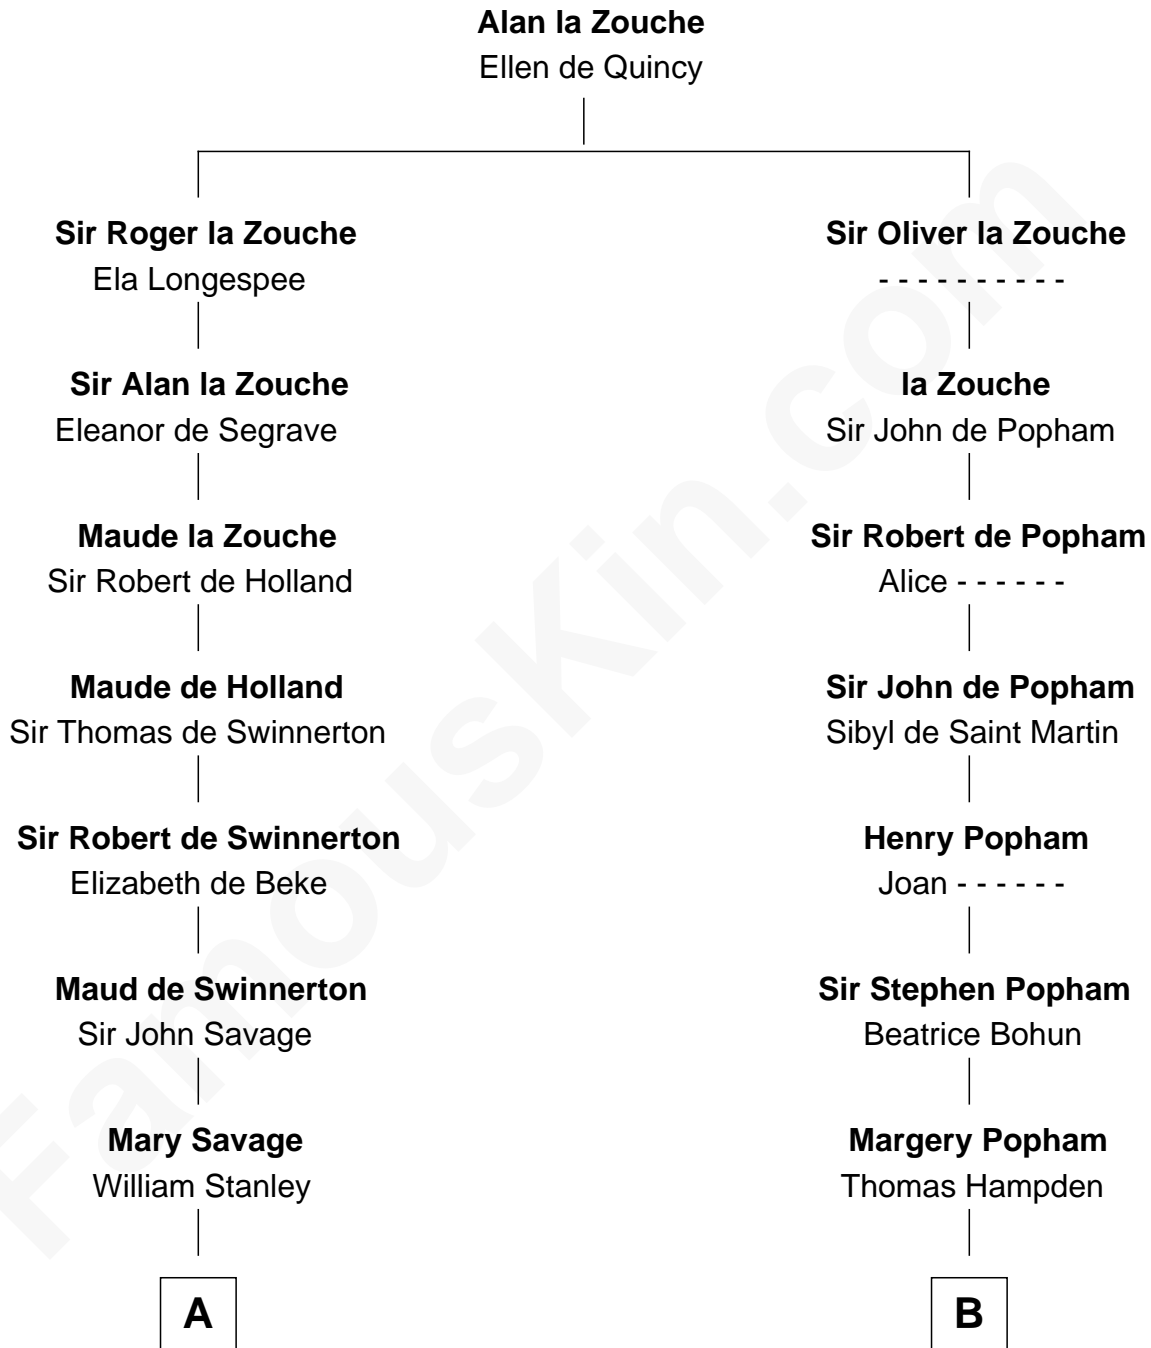

FamousKin.com

Relationship Chart of

Richard Henry Lee

Signer of the Declaration of Independence

12th cousin 4 times removed of

Edmund Waller

English Poet and Politician

A

William Stanley

Alice Hoghton

Sir William Stanley

Agnes Grosvenor

Sir William Stanley

Anne Harington

Peter Stanley

Cecily Tarleton