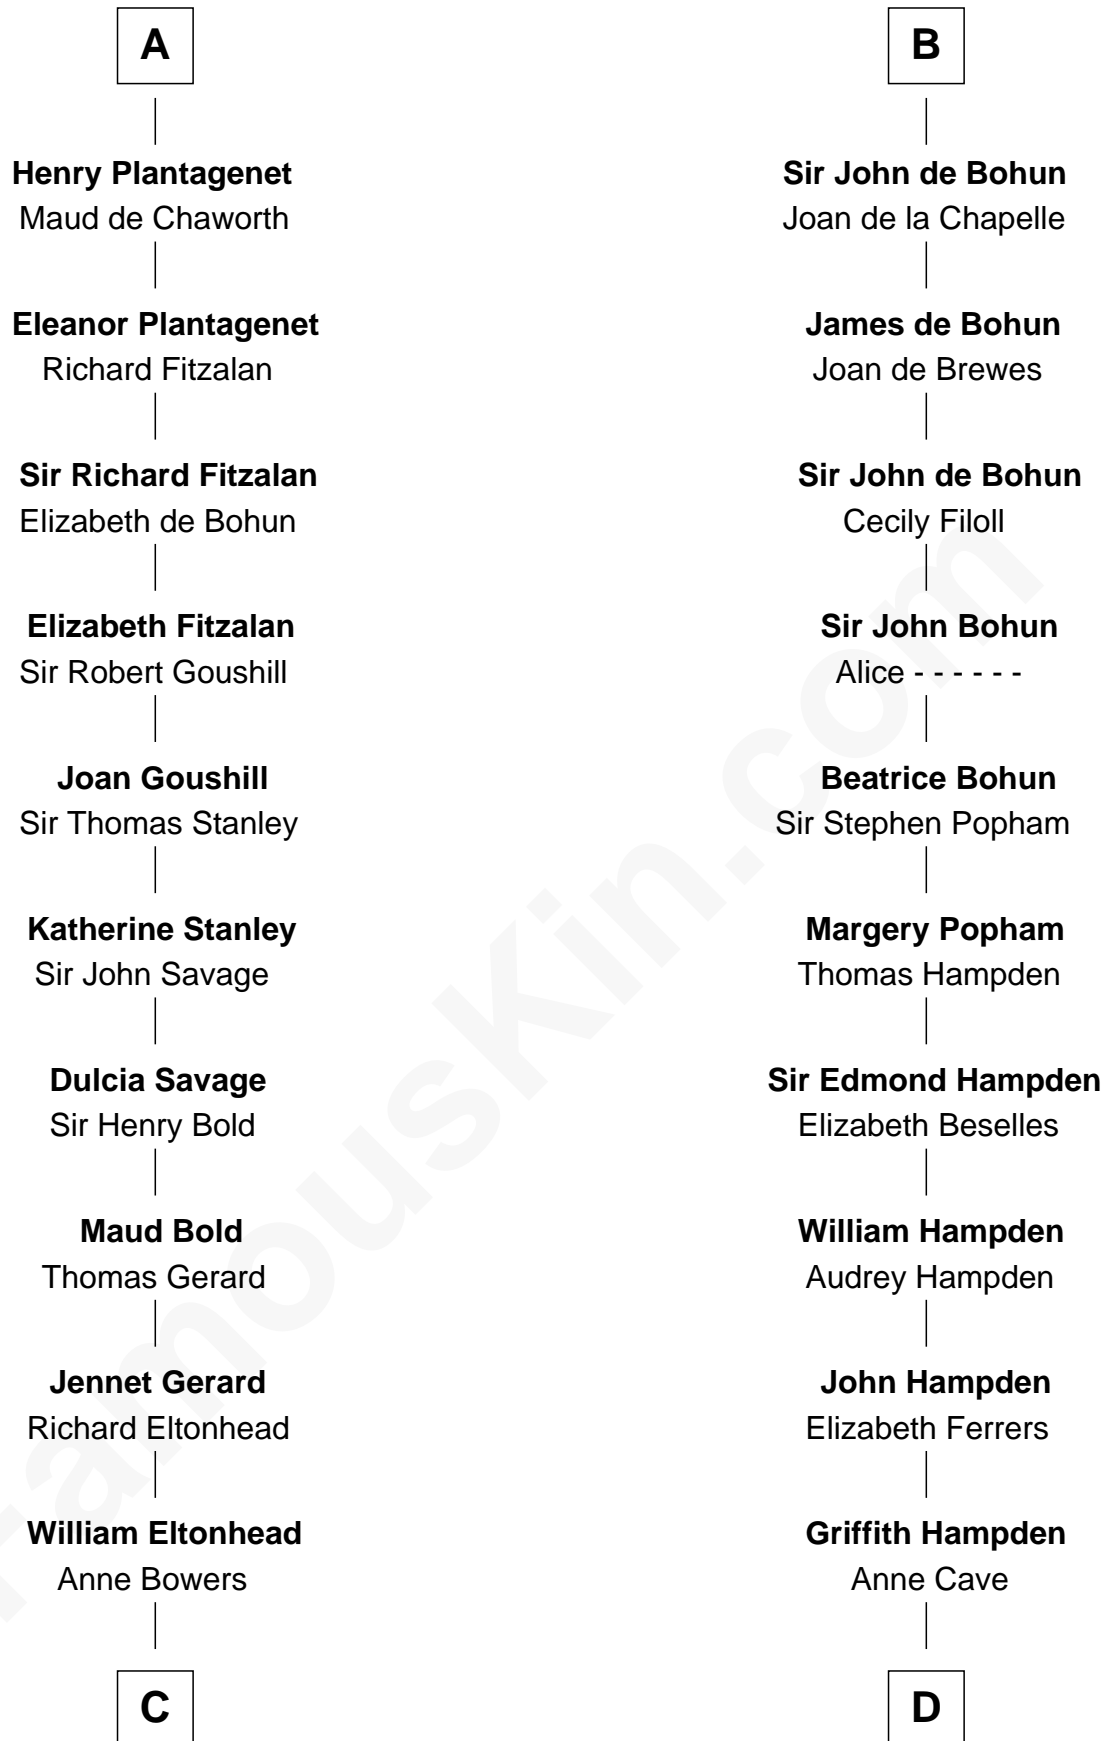

FamousKin.com

Relationship Chart of

Richard Henry Lee

Signer of the Declaration of Independence

18th cousin 3 times removed of

Edmund Waller

English Poet and Politician

C

Richard Eltonhead

Anne Sutton

Alice Eltonhead

Henry Corbin

Laetitia Corbin

Richard Lee

Gov. Thomas Lee

Hannah Ludwell