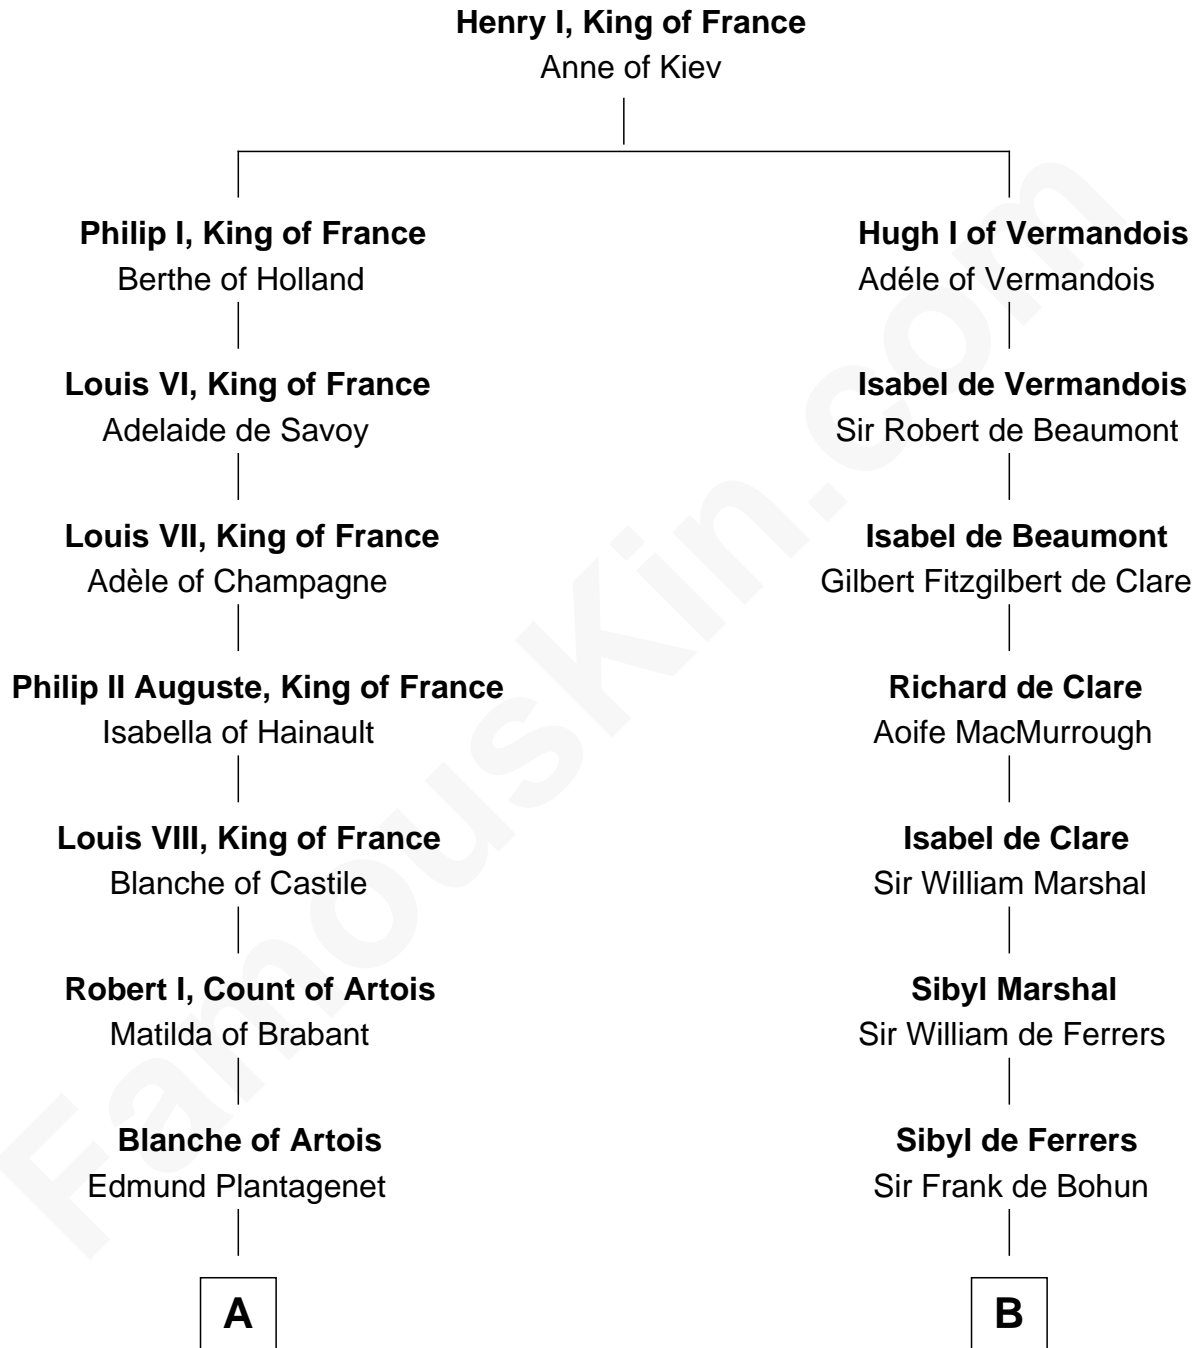

FamousKin.com

Relationship Chart of

Richard Henry Lee

Signer of the Declaration of Independence

18th cousin 3 times removed of

Edmund Waller

English Poet and Politician

C

Richard Eltonhead

Anne Sutton

Alice Eltonhead

Henry Corbin

Laetitia Corbin

Richard Lee

Gov. Thomas Lee

Hannah Ludwell