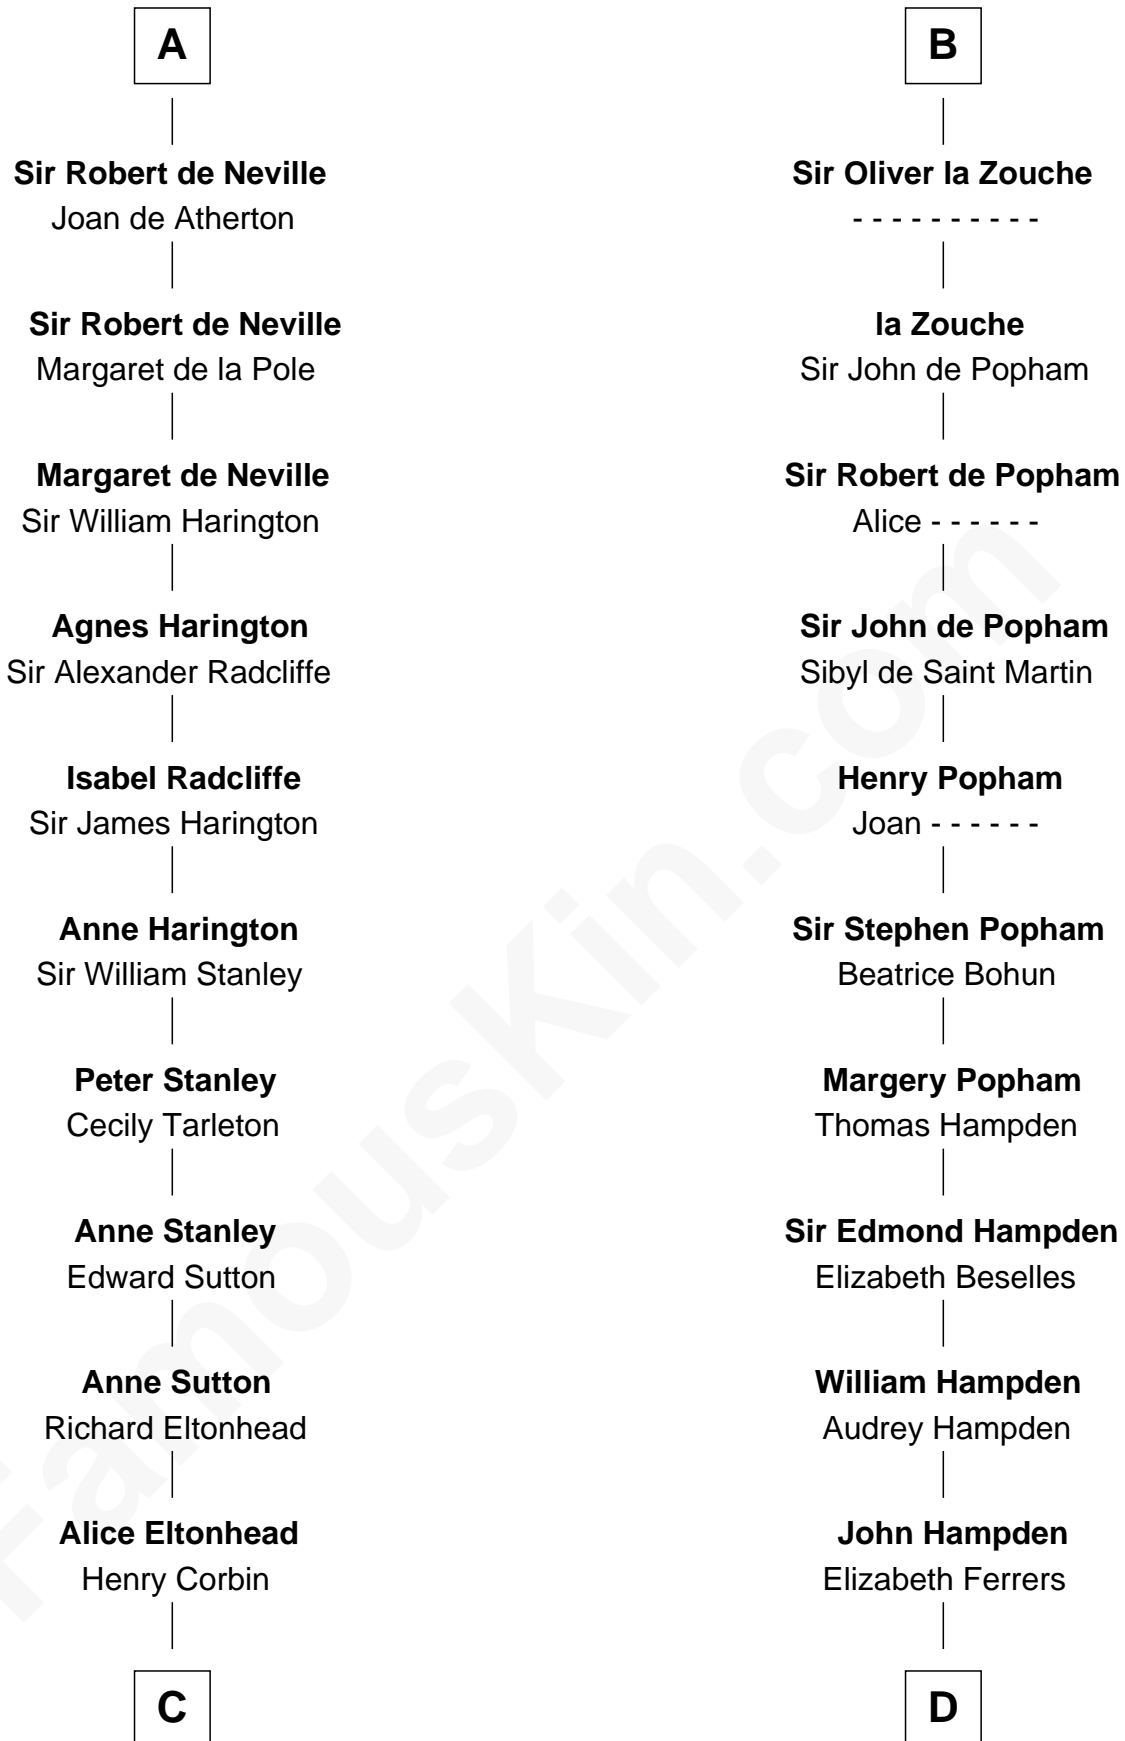

## Relationship Chart of

### Richard Henry Lee

*Signer of the Declaration of Independence*

19th cousin of

### Edmund Waller

*English Poet and Politician*

**Maldred of Carlisle and Allendale**

Edith of Northumbria

**C**

**Laetitia Corbin**

Richard Lee

**Gov. Thomas Lee**

Hannah Ludwell

**Richard Henry Lee**

*Signer of Declaration of Independence*

**D**

**Griffith Hampden**

Anne Cave

**Anne Hampden**

Robert Waller