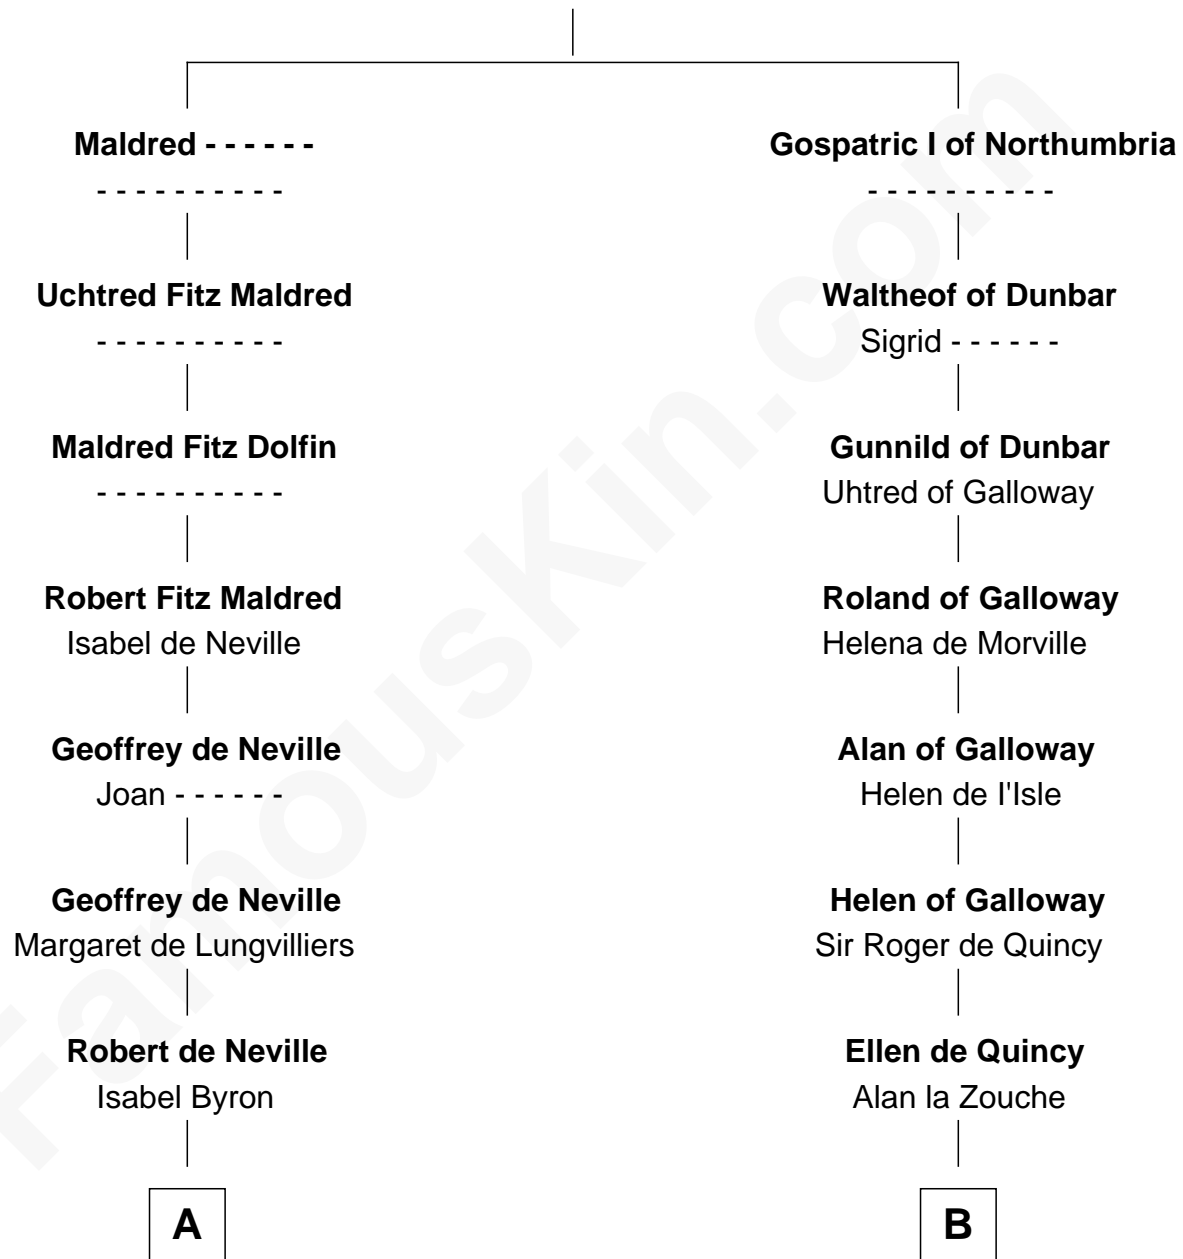

## Relationship Chart of

### Richard Henry Lee

*Signer of the Declaration of Independence*

19th cousin of

### Edmund Waller

*English Poet and Politician*

**Maldred of Carlisle and Allendale**

Edith of Northumbria

**C**

**Laetitia Corbin**

Richard Lee

**Gov. Thomas Lee**