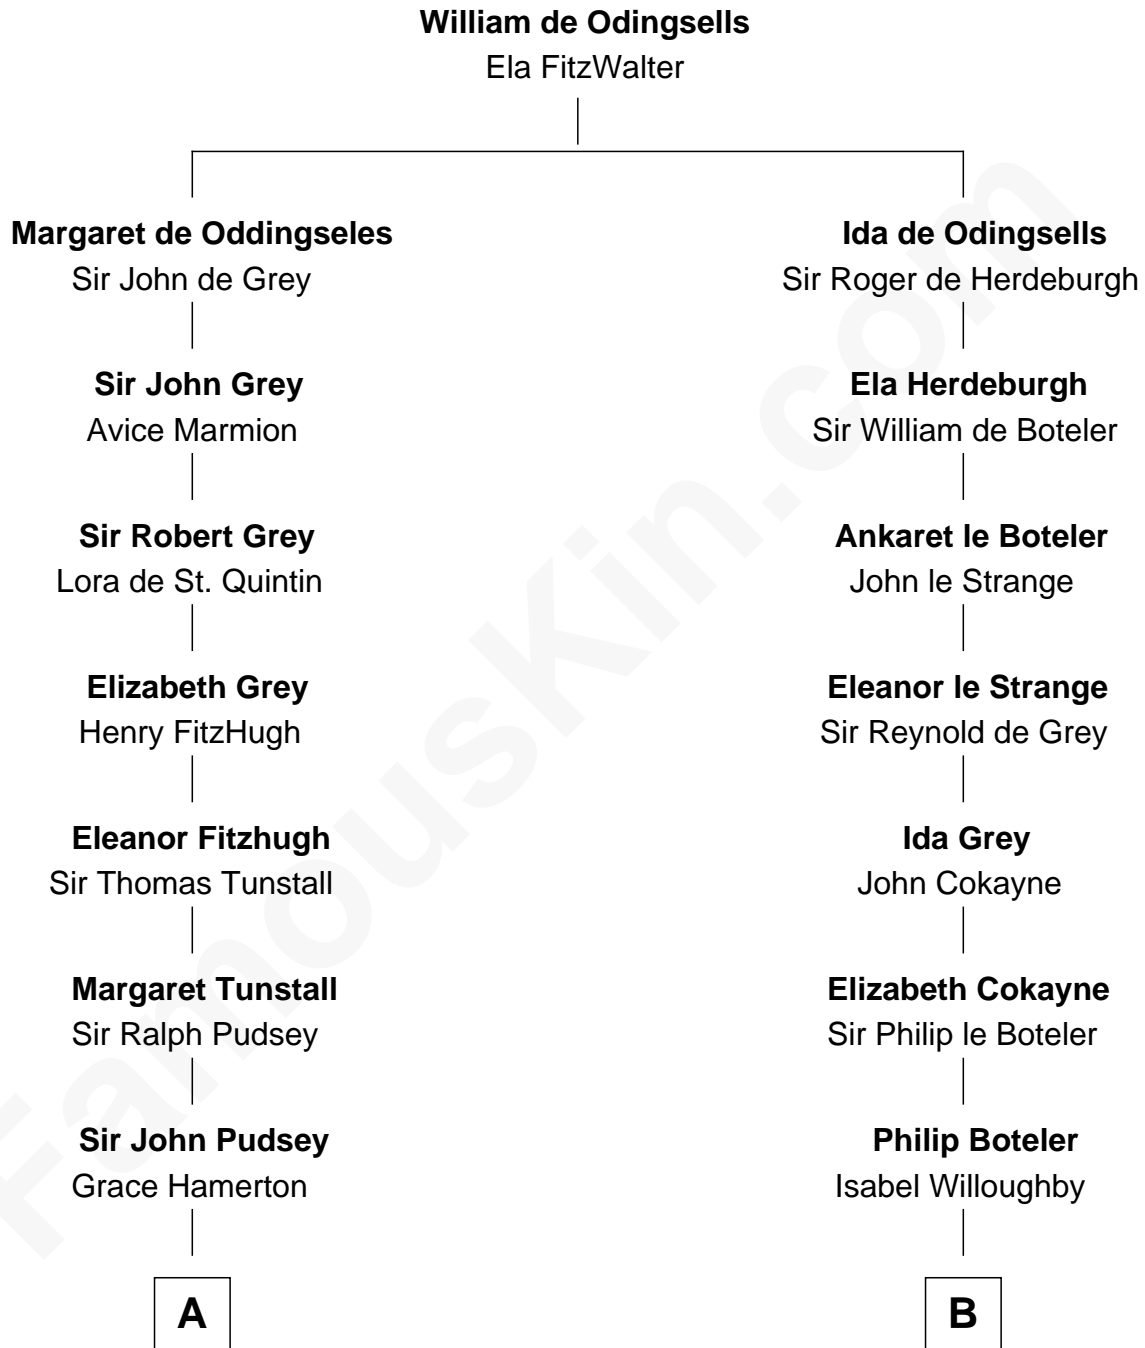

## Relationship Chart of

### Richard Henry Lee

*Signer of the Declaration of Independence*

13th cousin 4 times removed of

### Edmund Waller

*English Poet and Politician*

**A**

**Henry Pudsey**  
Margaret Conyers

**Rowland Pudsey**  
Edith Hare

**William Pudsey**  
Eleanor Montfort

**Robert Pudsey**  
Eleanor Harman

**George Pudsey**  
Matilda Cotton