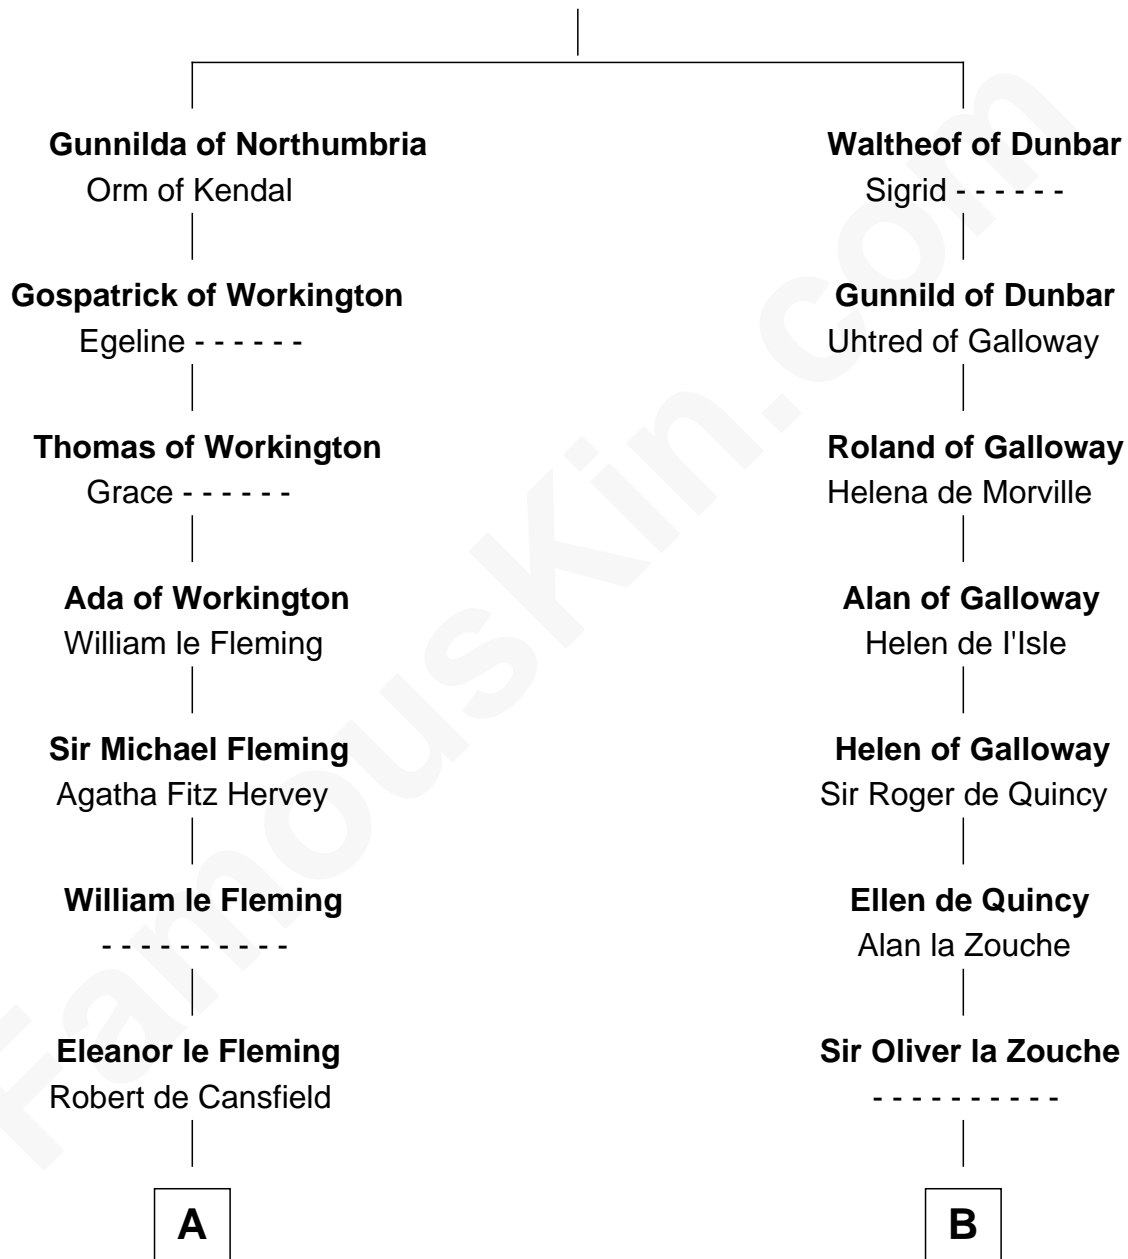

FamousKin.com

Relationship Chart of

Richard Henry Lee

Signer of the Declaration of Independence

18th cousin 3 times removed of

Edmund Waller

English Poet and Politician

Gospatric I of Northumbria

C

Anne Sutton
Richard Eltonhead

Alice Eltonhead
Henry Corbin

Laetitia Corbin
Richard Lee

Gov. Thomas Lee
Hannah Ludwell

Richard Henry Lee
Signer of Declaration of Independence

D

Anne Hampden
Robert Waller