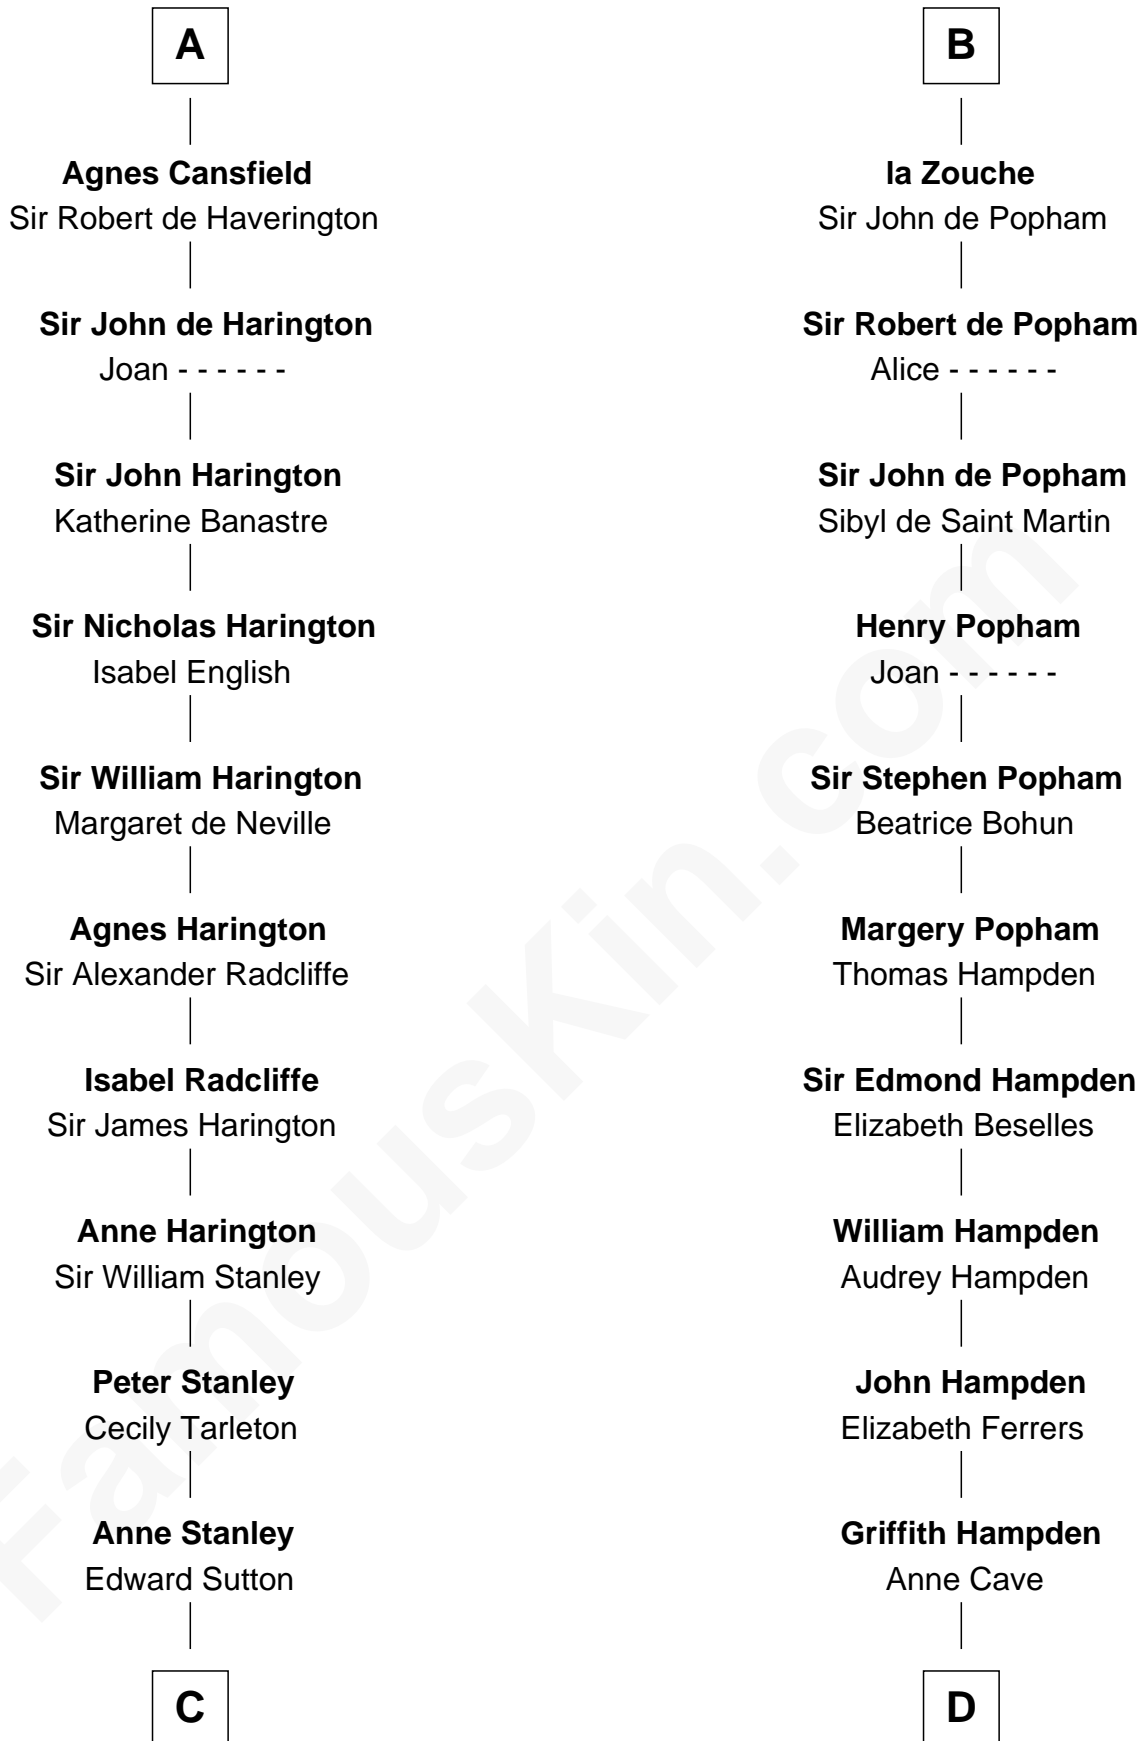

FamousKin.com

Relationship Chart of

Richard Henry Lee

Signer of the Declaration of Independence

18th cousin 3 times removed of

Edmund Waller

English Poet and Politician

Gospatric I of Northumbria

C

Anne Sutton
Richard Eltonhead

Alice Eltonhead
Henry Corbin

Laetitia Corbin
Richard Lee

Gov. Thomas Lee
Hannah Ludwell

Richard Henry Lee
Signer of Declaration of Independence

D

Anne Hampden
Robert Waller